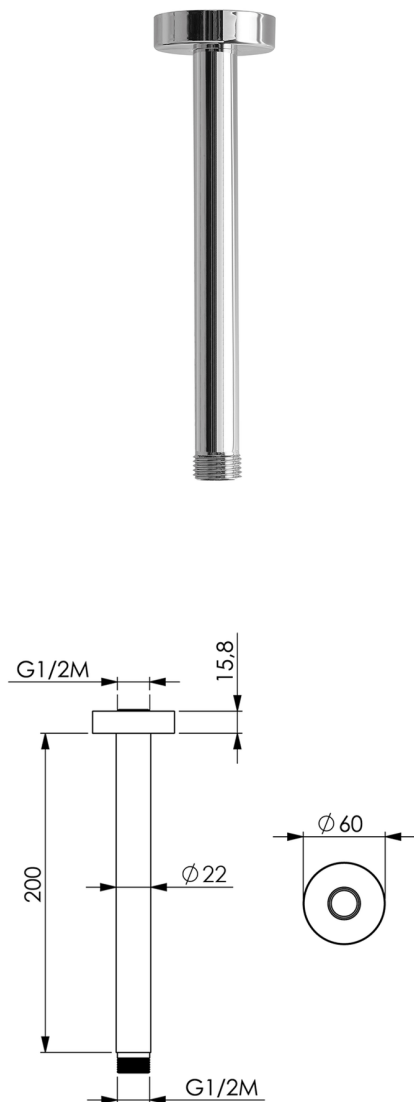

Ceiling shower arm SHOWER_SS013440

MODEL **SS013440**

Ceiling shower arm, L.200 mm D.22 mm, Brass

AVAILABLE FINISHINGS

- **21** 21 Chrome
- **2F** 2F Brushed Nickel
- **2W** 2W Brushed Gold
- **40** 40 Matt Black
- **4Q** 4Q Matt White

CHARACTERISTICS

2024-12-19