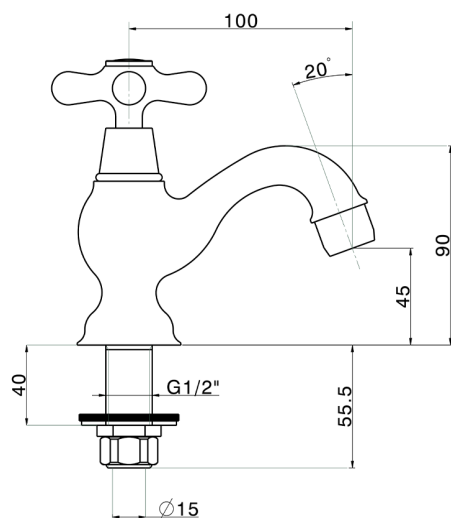

## Pillar tap CROISSETTE\_CS000900

MODEL **CS000900**

Pillar tap, without automatic pop-up waste

## Pillar tap CROISSETTE\_CS000900

PL.21 

GH.01 

VI.05 

RA.07 

CC.08 

CP.27 

ZZ.929070 

GG.06 

KF.09  DS.02

DD.05 

CA.23 

CS000900

<https://en.huberitalia.com/pillar-tap-croisette-cs000900>

2026-05-15