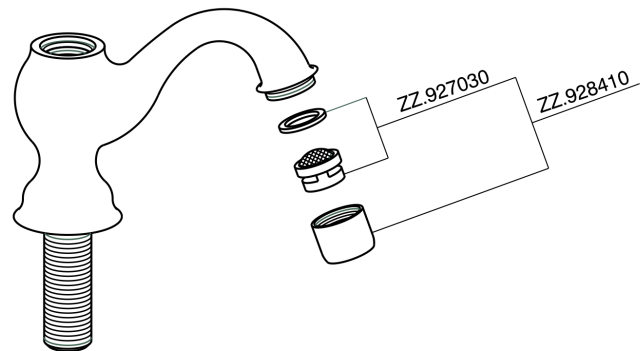

Pillar tap CROISSETTE_CS000900

PL.21 

GH.01 

VI.05 

RA.07 

CC.08 

CP.27 

ZZ.929070 

GG.06 

KF.09  DS.02

DD.05 

CA.23 

CS000900

<https://en.huberitalia.com/pillar-tap-croisette-cs000900>

2026-06-13