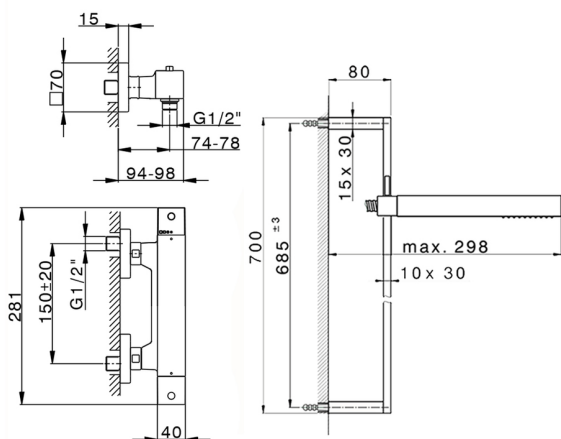

Thermostatic shower mixer with sliding bar NUOVA EGO_NES01010

MODEL **NES01010**

Thermostatic shower mixer with sliding bar, 70 cm sliding rail bar with sliding bracket, ABS 27x27mm one spray minimalist square handshower, 150 cm smooth SILVERFLEX Flexible Hose

AVAILABLE FINISHINGS

-  **21** 21 Chrome
-  **2F** 2F Brushed Nickel
-  **40** 40 Matt Black
-  **4Q** 4Q Matt White

CHARACTERISTICS

Cartridge Spare Parts **22.04A.AR - ZZ97279004**

Argo 2 (long filter) Thermostatic Valve