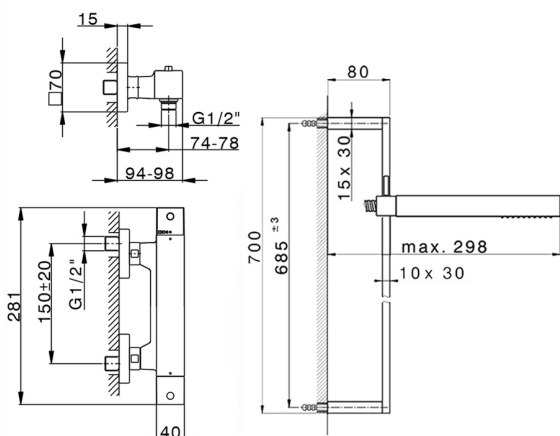

Thermostatic shower mixer with sliding bar NUOVA EGO_NES01010

MODEL **NES01010**

Thermostatic shower mixer with sliding bar, 70 cm sliding rail bar with sliding bracket, ABS 27x27mm one spray minimalist square handshower, 150 cm smooth SILVERFLEX Flexible Hose

AVAILABLE FINISHINGS

-  **21** 21 Chrome
-  **2F** 2F Brushed Nickel
-  **40** 40 Matt Black
-  **4Q** 4Q Matt White

CHARACTERISTICS

Cartridge Spare Parts **22.04A.AR - ZZ97279004**

Argo 2 (long filter) Thermostatic Valve