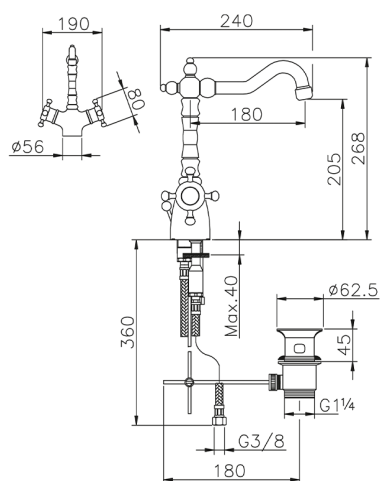

Thermostatic washbasin mixer VICTORIAN_VTT52010

MODEL **VTT52010**

Thermostatic washbasin mixer, with 1"1/4 automatic pop up waste, swivel Spout, G.3/8" Stainless Steel Flexible

AVAILABLE FINISHINGS

-  **21** 21 Chrome
-  **27** 27 Old Bronze
-  **2A** 2A Satin Brushed Nickel
-  **2G** 2G Antique Gold
-  **2W** 2W Brushed Gold

CHARACTERISTICS

Cartridge Spare Parts **24.04A.PP**
8x20 Plus P Thermostatic Valve

Thermostatic

The Huber thermostatic is your personal water manager, helping you to handle, control and save water and energy.

Thermostatic washbasin mixer VICTORIAN_VTT52010

VTT52010

<https://en.huberitalia.com/thermostatic-washbasin-mixer-victorian-vtt52010>

2024-11-23