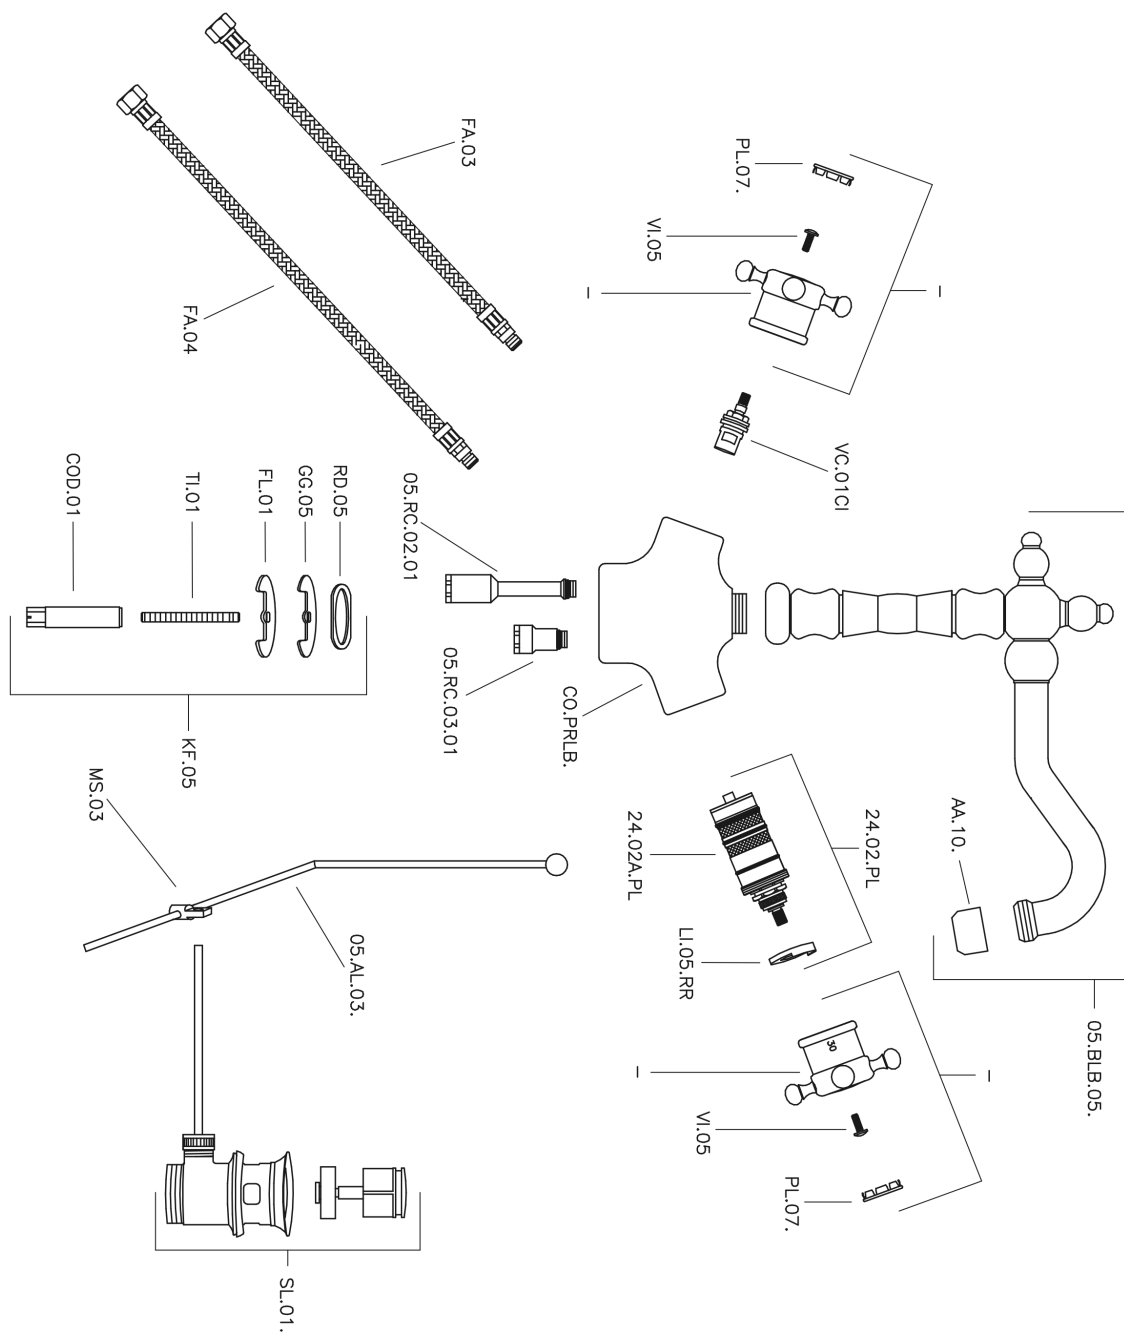

Thermostatic washbasin mixer VICTORIAN_VTT52010

MODEL **VTT52010**

Thermostatic washbasin mixer, with 1"1/4 automatic pop up waste, swivel Spout, G.3/8" Stainless Steel Flexible

AVAILABLE FINISHINGS

-  **21** 21 Chrome
-  **27** 27 Old Bronze
-  **2A** 2A Satin Brushed Nickel
-  **2G** 2G Antique Gold
-  **2W** 2W Brushed Gold

CHARACTERISTICS

Cartridge Spare Parts **24.04A.PP**
8x20 Plus P Thermostatic Valve

Thermostatic

The Huber thermostatic is your personal water manager, helping you to handle, control and save water and energy.

Thermostatic washbasin mixer VICTORIAN_VTT52010

VTT52010

<https://en.huberitalia.com/thermostatic-washbasin-mixer-victorian-vtt52010>

2024-11-23