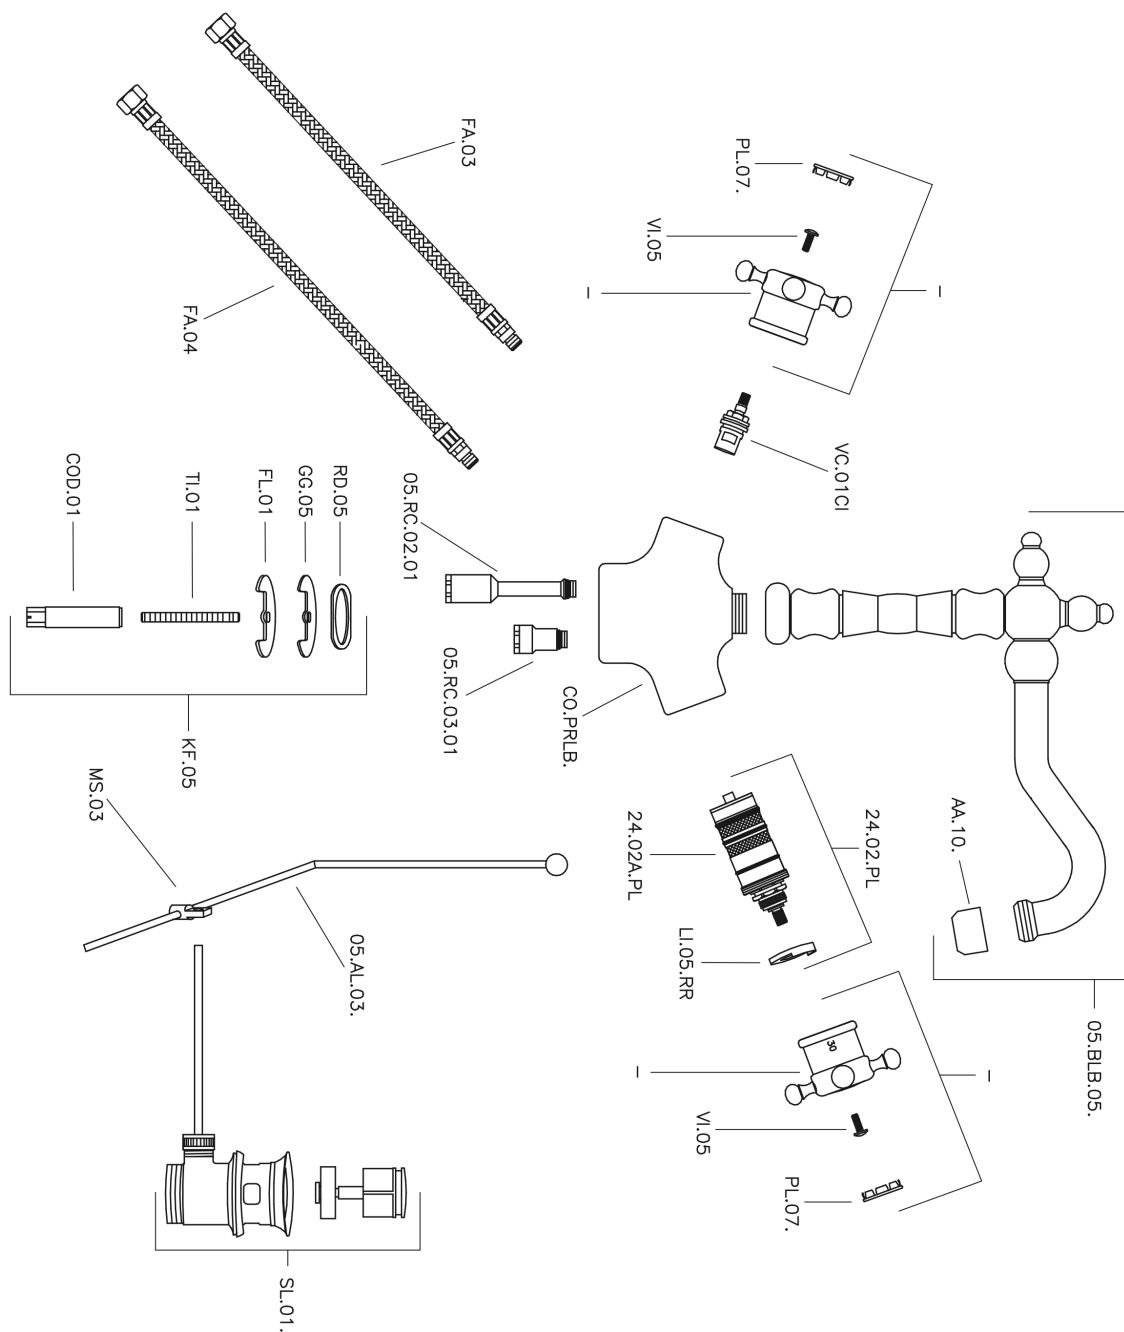

Thermostatic washbasin mixer VICTORIAN_VTT52010

MODEL **VTT52010**

Thermostatic washbasin mixer, with 1 1/4" automatic pop up waste, swivel Spout, G.3/8" Stainless Steel Flexible

AVAILABLE FINISHINGS

-  **21** 21 Chrome
-  **27** 27 Old Bronze
-  **2A** 2A Satin Brushed Nickel
-  **2G** 2G Antique Gold
-  **2W** 2W Brushed Gold

CHARACTERISTICS

Cartridge Spare Parts **24.04A.PP**
8x20 Plus P Thermostatic Valve

Thermostatic

The Huber thermostatic is your personal water manager, helping you to handle, control and save water and energy.

Thermostatic washbasin mixer VICTORIAN_VTT52010

VTT52010

<https://en.huberitalia.com/thermostatic-washbasin-mixer-victorian-vtt52010>

2024-11-23