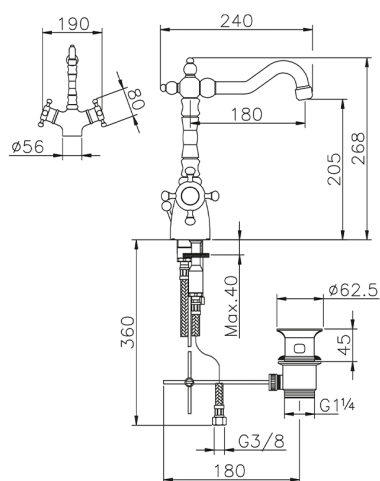

Thermostatic washbasin mixer VICTORIAN_VTT52010

MODEL **VTT52010**

Thermostatic washbasin mixer, with 1 1/4" automatic pop up waste, swivel Spout, G.3/8" Stainless Steel Flexible

AVAILABLE FINISHINGS

-  **21** 21 Chrome
-  **27** 27 Old Bronze
-  **2A** 2A Satin Brushed Nickel
-  **2G** 2G Antique Gold
-  **2W** 2W Brushed Gold

CHARACTERISTICS

Cartridge Spare Parts **24.04A.PP**
8x20 Plus P Thermostatic Valve

Thermostatic

The Huber thermostatic is your personal water manager, helping you to handle, control and save water and energy.

Thermostatic washbasin mixer VICTORIAN_VTT52010

VTT52010

<https://en.huberitalia.com/thermostatic-washbasin-mixer-victorian-vtt52010>

2024-11-23