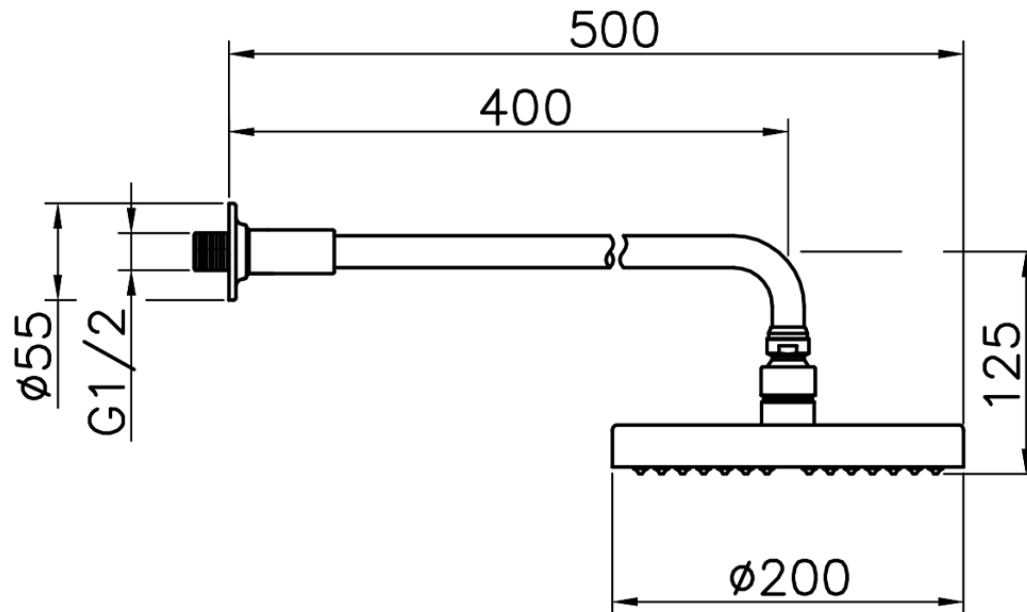

Shower arm with Suite showerhead SHOWER_614.07H.

614.07H.

<https://en.huberitalia.com/shower-arm-with-suite-showerhead-shower-614-07h>

2026-04-08