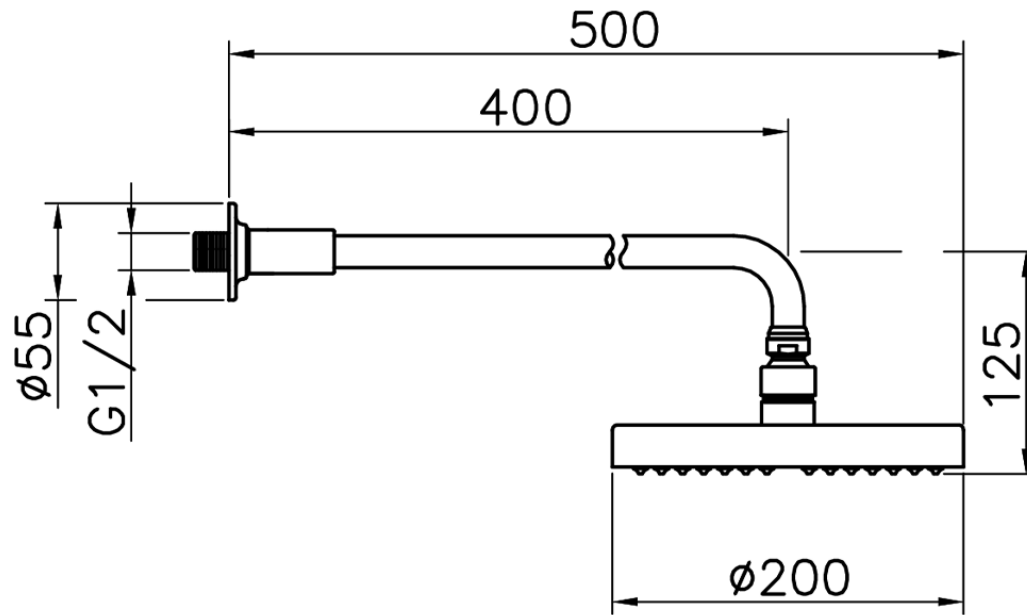

Shower arm with Suite showerhead SHOWER_614.07H.

614.07H.

<https://en.huberitalia.com/shower-arm-with-suite-showerhead-shower-614-07h>

2026-05-19