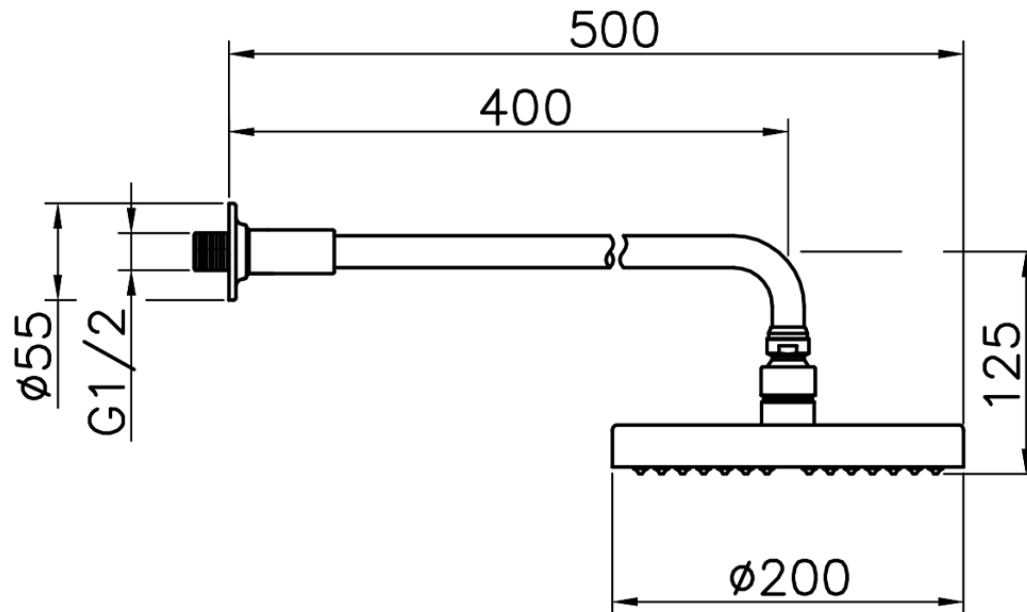

## Shower arm with Suite showerhead SHOWER\_614.07H.

614.07H.

<https://en.huberitalia.com/shower-arm-with-suite-showerhead-shower-614-07h>

2026-06-29