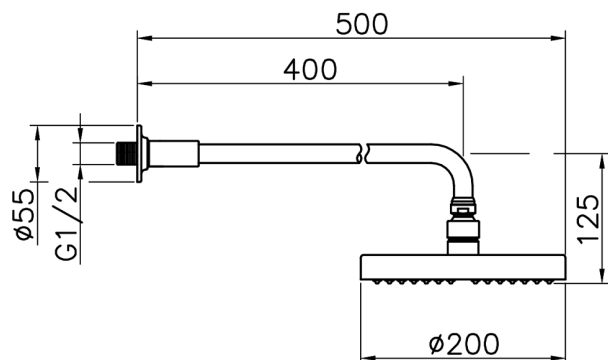

Shower arm with Suite showerhead SHOWER_614.07H.

MODEL **614.07H.**

Shower arm with showerhead, 200 mm ABS round showerhead 11,5 mm thick, 400 mm Shower Arm

AVAILABLE FINISHINGS

CHARACTERISTICS

2026-04-08