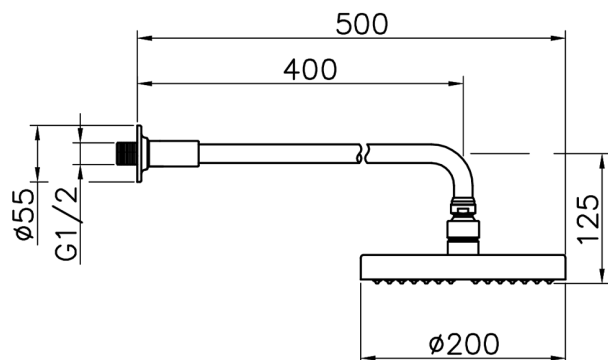

## Shower arm with Suite showerhead SHOWER\_614.07H.

MODEL **614.07H.**

Shower arm with showerhead, 200 mm ABS round showerhead 11,5 mm thick, 400 mm Shower Arm

AVAILABLE FINISHINGS

**CR** CR Chrome

CHARACTERISTICS