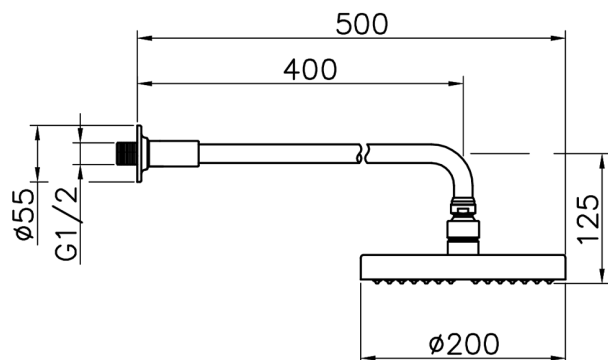

Shower arm with Suite showerhead SHOWER_614.07H.

MODEL **614.07H.**

Shower arm with showerhead, 200 mm ABS round showerhead 11,5 mm thick, 400 mm Shower Arm

AVAILABLE FINISHINGS

CR CR Chrome

CHARACTERISTICS