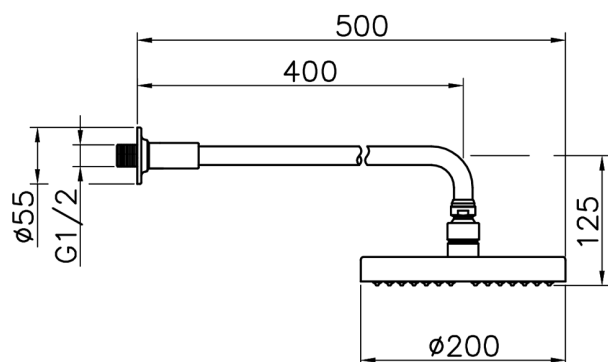

Shower arm with Suite showerhead SHOWER_614.07H.

MODEL **614.07H.**

Shower arm with showerhead, 200 mm ABS round showerhead 11,5 mm thick, 400 mm Shower Arm

AVAILABLE FINISHINGS

CHARACTERISTICS

2026-04-29