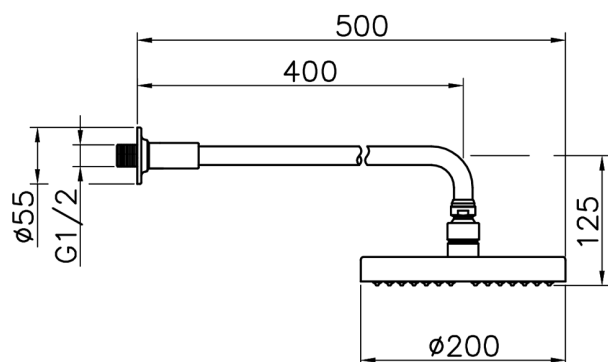

Shower arm with Suite showerhead SHOWER_614.07H.

MODEL **614.07H.**

Shower arm with showerhead, 200 mm ABS round showerhead 11,5 mm thick, 400 mm Shower Arm

AVAILABLE FINISHINGS

CHARACTERISTICS

2026-06-29