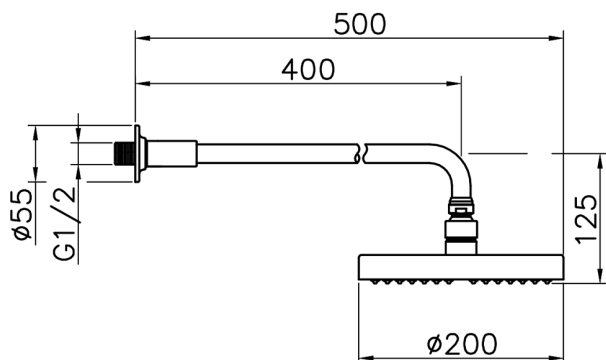

## Shower arm with Suite showerhead SHOWER\_614.07H.

MODEL **614.07H.**

Shower arm with showerhead, 200 mm ABS round showerhead 11,5 mm thick, 400 mm Shower Arm

AVAILABLE FINISHINGS

**CR** CR Chrome

CHARACTERISTICS