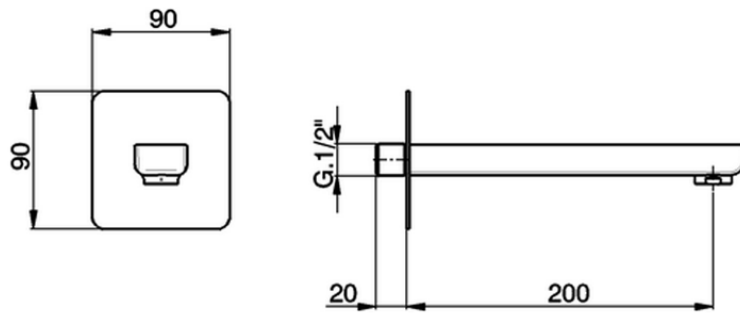

Filler spout SOFT_SF000240

SF000240

<https://en.huberitalia.com/filler-spout-soft-sf000240>

2024-11-15