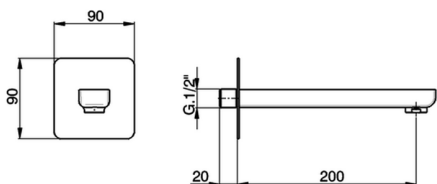

Filler spout SOFT_SF000240

MODEL **SF000240**

Filler spout, 200 mm length, 1/2" M connection

AVAILABLE FINISHINGS

CHARACTERISTICS

2024-11-15