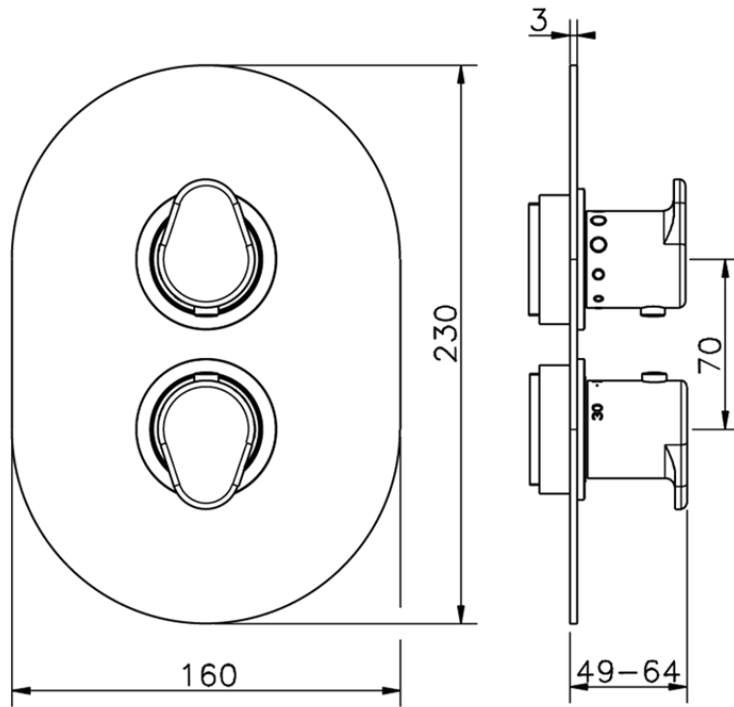

## Exposed part for con.thermo.shower valve 1-outlet LEVITY\_LY007300

LY007300

<https://en.huberitalia.com/exposed-part-for-con-thermo-shower-valve-1-outlet-levity-ly007300>

## Piastra/Plate/Plaque/Platte/Placa

2-3mm: XX 25-40 YY 76-91

10 mm: XX 16-31 YY 65-80

ZB007301

<https://en.huberitalia.com/1-outlet-concealed-thermostatic-shower-valve-concealed-zb007301>

2024-12-22