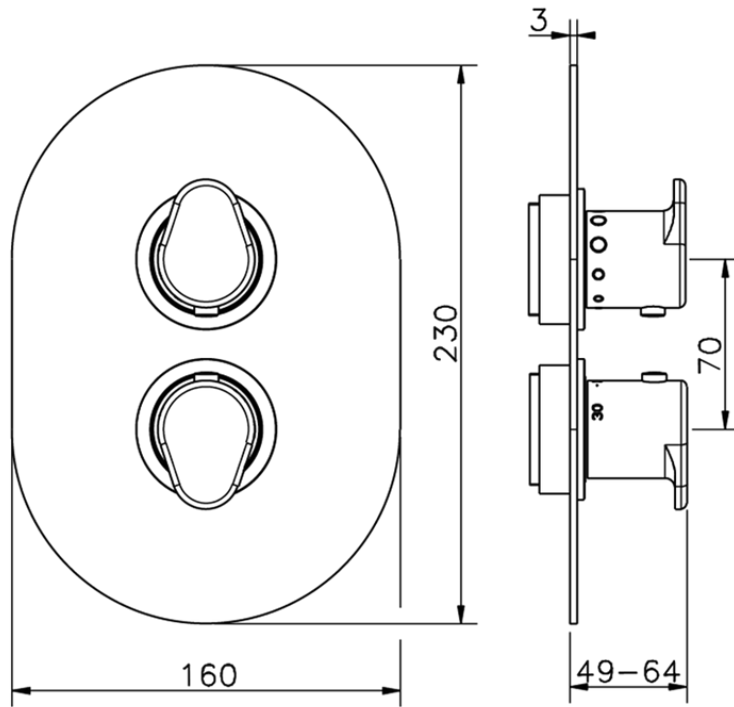

Exposed part for con.thermo.shower valve 1-outlet LEVITY_LY007300

LY007300

<https://en.huberitalia.com/exposed-part-for-con-thermo-shower-valve-1-outlet-levity-ly007300>

Piastra/Plate/Plaque/Platte/Placa

2-3mm: XX 25-40 YY 76-91

10 mm: XX 16-31 YY 65-80

ZB007301

<https://en.huberitalia.com/1-outlet-concealed-thermostatic-shower-valve-concealed-zb007301>

2024-12-22