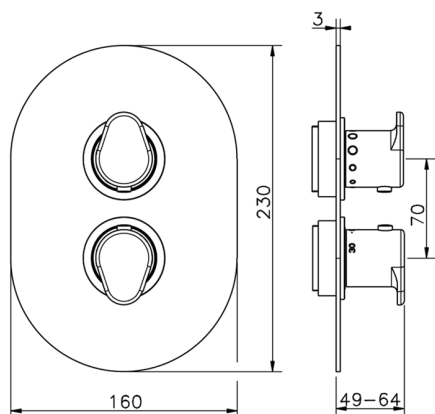

Exposed part for con.thermo.shower valve 1-outlet LEVITY_LY007300

MODEL **LY007300**

Exposed part for 1-outlet thermostatic mixer, with stopvalve, without concealed part, for item ZB007301

AVAILABLE FINISHINGS

- **21** 21 Chrome
- **2B** 2B Polished Nickel
- **2F** 2F Brushed Nickel
- **40** 40 Matt Black
- **4Q** 4Q Matt White

CHARACTERISTICS

Installation **Concealed**
Required concealed parts **ZB007301**

Thermostatic

The Huber thermostatic is your personal water manager, helping you to handle, control and save water and energy.