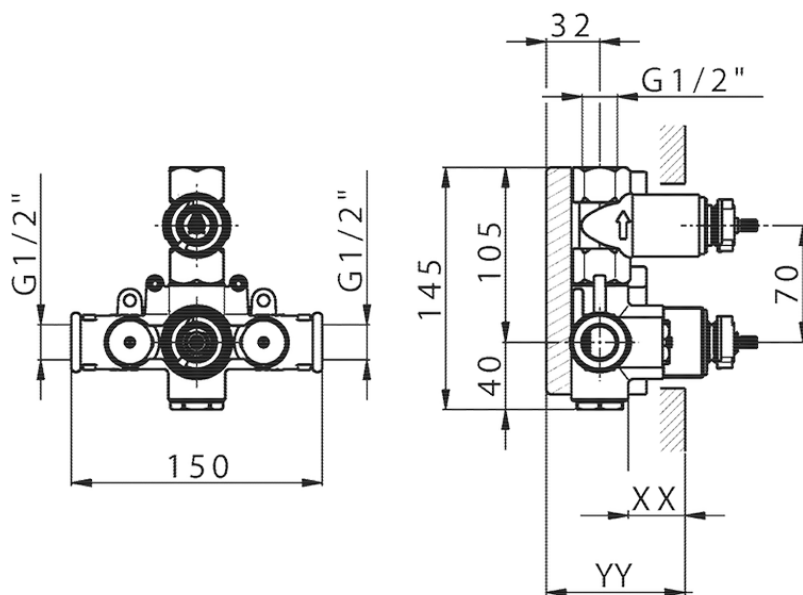

Exposed part for con.thermo.shower valve 1-outlet LEVITY_LY007300

LY007300

<https://en.huberitalia.com/exposed-part-for-con-thermo-shower-valve-1-outlet-levity-ly007300>

Piastra/Plate/Plaque/Platte/Placa

2-3mm: XX 25-40 YY 76-91

10 mm: XX 16-31 YY 65-80

ZB007301

<https://en.huberitalia.com/1-outlet-concealed-thermostatic-shower-valve-concealed-zb007301>

2024-12-22