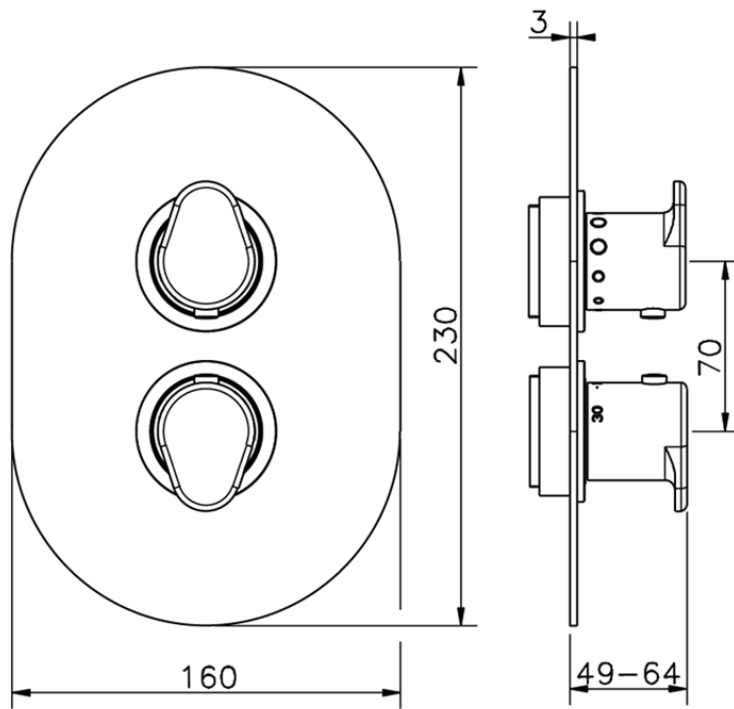

Exposed part for con.thermo.shower valve 1-outlet LEVITY_LY007300

LY007300

<https://en.huberitalia.com/exposed-part-for-con-thermo-shower-valve-1-outlet-levity-ly007300>

Piastra/Plate/Plaque/Platte/Placa

2-3mm: XX 25-40 YY 76-91

10 mm: XX 16-31 YY 65-80

ZB007301

<https://en.huberitalia.com/1-outlet-concealed-thermostatic-shower-valve-concealed-zb007301>

2024-12-22