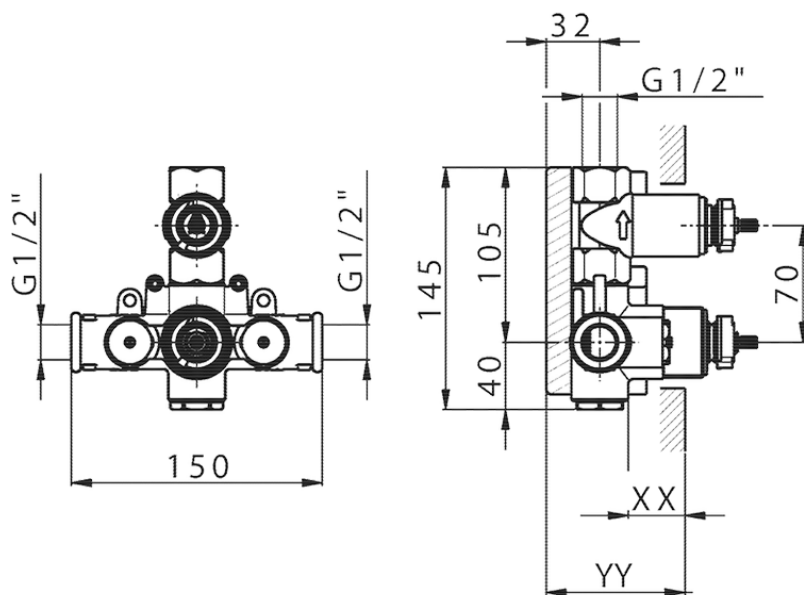

Exposed part for con.thermo.shower valve 1-outlet LEVITY_LY007300

LY007300

<https://en.huberitalia.com/exposed-part-for-con-thermo-shower-valve-1-outlet-levity-ly007300>

Piastra/Plate/Plaque/Platte/Placa

2-3mm: XX 25-40 YY 76-91

10 mm: XX 16-31 YY 65-80

ZB007301

<https://en.huberitalia.com/1-outlet-concealed-thermostatic-shower-valve-concealed-zb007301>

2024-12-22