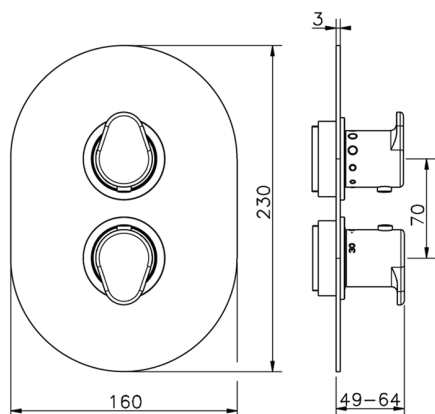

Exposed part for con.thermo.shower valve 1-outlet LEVITY_LY007300

MODEL **LY007300**

Exposed part for 1-outlet thermostatic mixer, with stopvalve, without concealed part, for item ZB007301

AVAILABLE FINISHINGS

-  **21** 21 Chrome
-  **2B** 2B Polished Nickel
-  **2F** 2F Brushed Nickel
-  **40** 40 Matt Black
-  **4Q** 4Q Matt White

CHARACTERISTICS

Installation **Concealed**
 Required concealed parts **ZB007301**

1-outlet Concealed thermostatic shower valve, with stopvalve, without trim kit

AVAILABLE FINISHINGS

CHARACTERISTICS

Installation **Concealed**

Cartridge Spare Parts **24.04A.PP**

8x20 Plus P Thermostatic Valve

Concealed **1**

Piastra/Plate/Plaque/Platte/Placa

2-3mm: XX 25-40 YY 76-91

10 mm: XX 16-31 YY 65-80

Thermostatic

The Huber thermostatic is your personal water manager, helping you to handle, control and save water and energy.