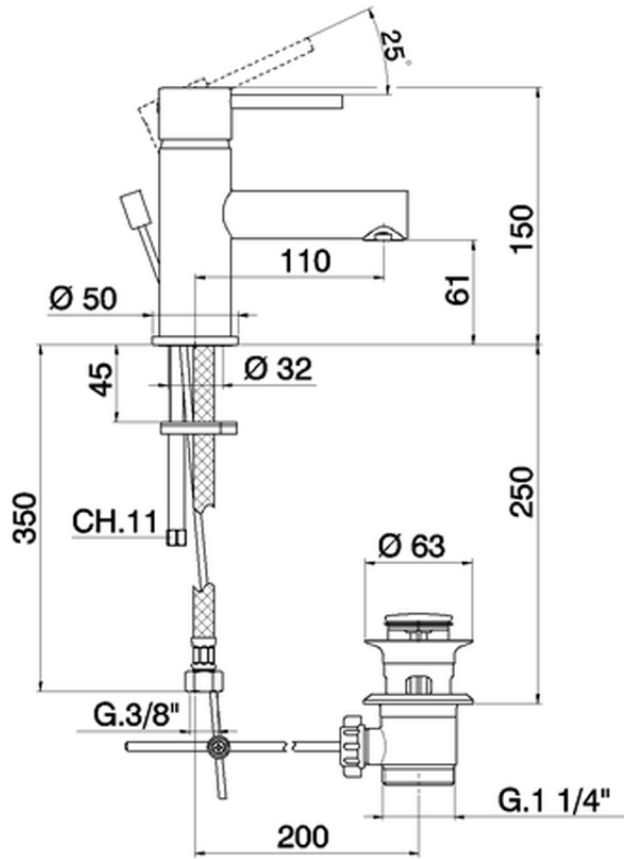

Single lever washbasin mixer EnergySave TRATTO EVO_TV000515

TV000515

<https://en.huberitalia.com/single-lever-washbasin-mixer-energysave-tratto-evo-tv000515>

2024-11-15