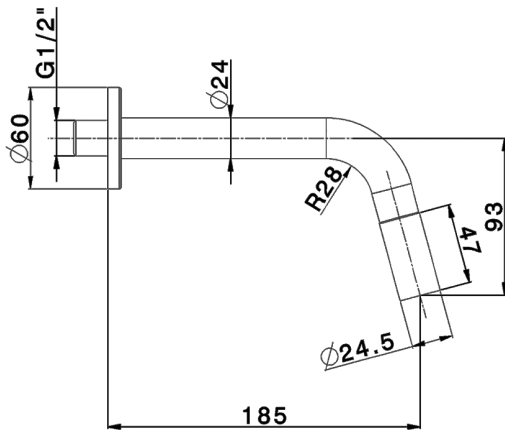

Exposed simple tap NUOVA KIRUNA_K2001420

MODEL **K2001420**

Exposed simple tap, without pop-up waste

AVAILABLE FINISHINGS

CHARACTERISTICS

Cartridge Spare Parts **ZZ95409000**

Installation **Concealed**

Required concealed parts **ZB004510**

Concealed part single lever free-standing CONCEALED_ZB004510

MODEL **ZB004510**

Floor mounted concealed part, for free-standing mixer

AVAILABLE FINISHINGS

 **04** 04 Without finishing

CHARACTERISTICS

Installation	Concealed
Concealed	1