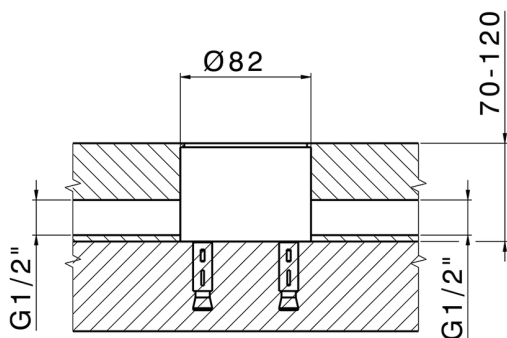

Exposed simple tap NUOVA KIRUNA_K2001420

MODEL **K2001420**

Exposed simple tap, without pop-up waste

AVAILABLE FINISHINGS

CHARACTERISTICS

Cartridge Spare Parts **ZZ95409000**

Installation **Concealed**

Required concealed parts **ZB004510**

Concealed part single lever free-standing CONCEALED_ZB004510

MODEL **ZB004510**

Floor mounted concealed part, for free-standing mixer

AVAILABLE FINISHINGS

 **04** 04 Without finishing

CHARACTERISTICS

Installation	Concealed
Concealed	1