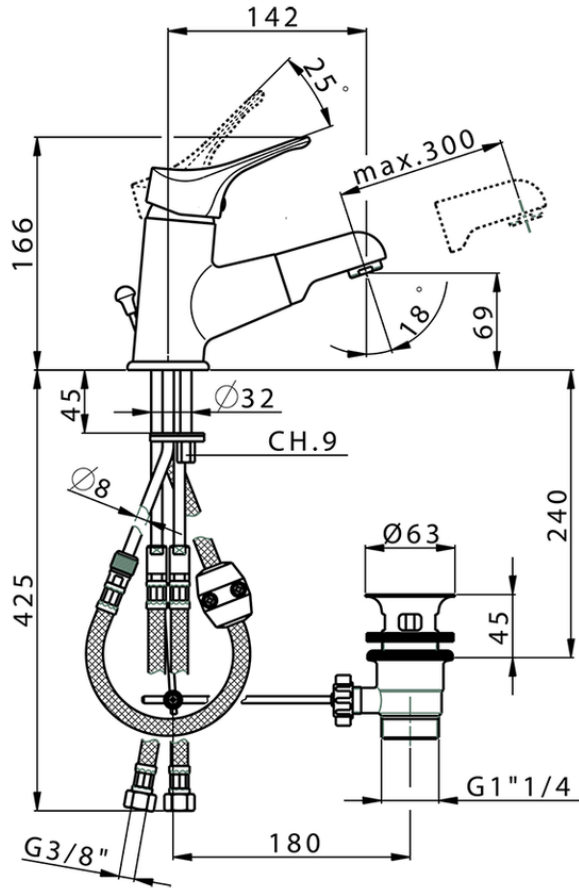

S.L. washbasin mixer with pull-out handspray BACCARAT_BC000610

BC000610

<https://en.huberitalia.com/s-l-washbasin-mixer-with-pull-out-handspray-baccarat-bc000610>

2024-11-15