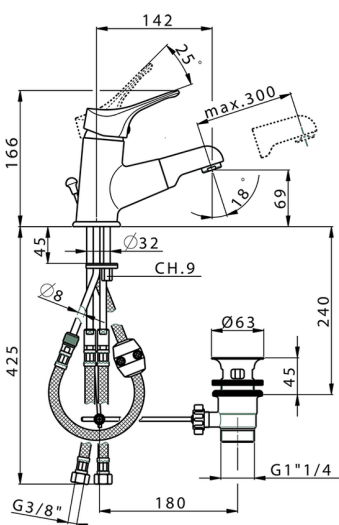

S.L. washbasin mixer with pull-out handspray BACCARAT_BC000610

MODEL **BC000610**

S.L.washbasin mixer with pull-out handspray,with 1"1/4 automatic pop-up waste,G.3/8" stainless steel flexible hose

AVAILABLE FINISHINGS

CHARACTERISTICS

Cartridge Spare Parts **ZZ95274000**

40 mm Cartridge

2024-11-15