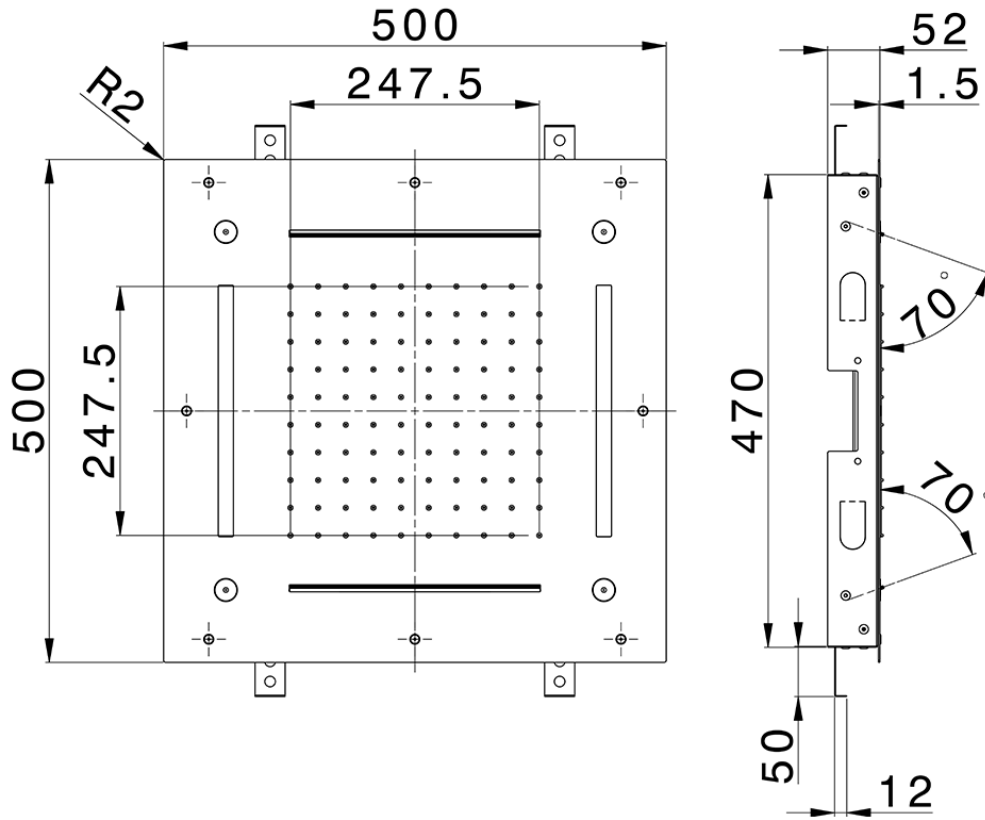

500x500 mm Chromotherapy Ceiling showerhead ZEN\_ZS1C0090

ZS1C0090

<https://en.huberitalia.com/500x500-mm-chromotherapy-ceiling-showerhead-zen-zs1c0090>

2024-11-15