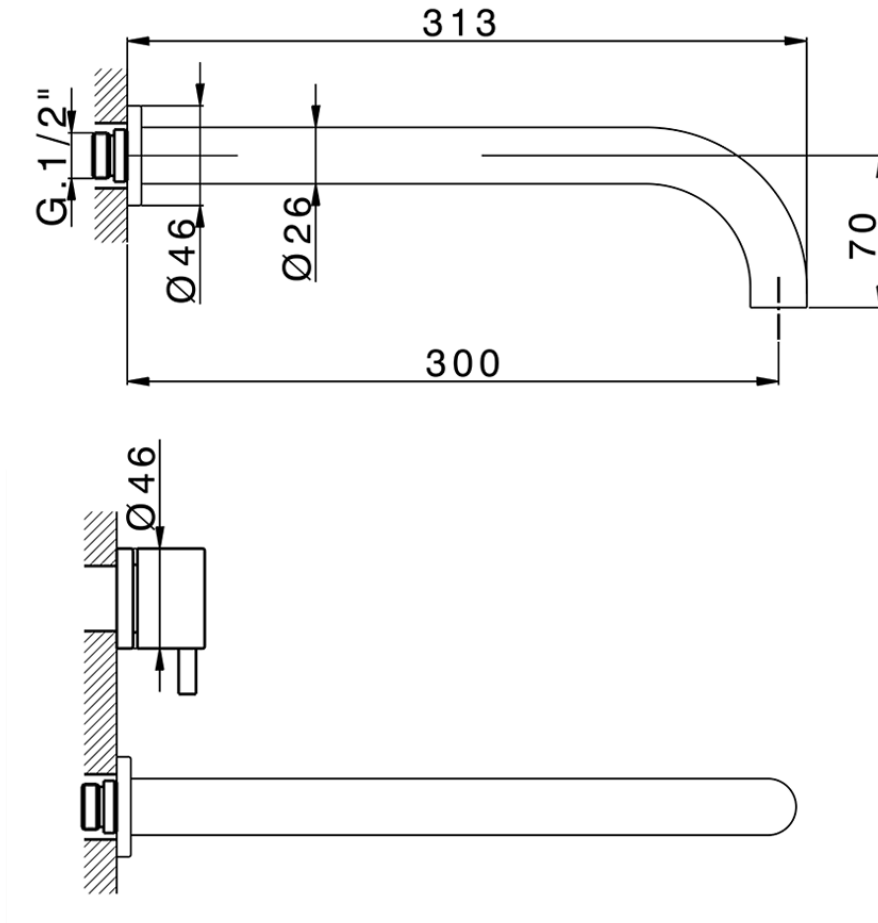

Exposed part for concealed washbasin mixer NUOVA KIRUNA_K2013512

K2013512

<https://en.huberitalia.com/exposed-part-for-concealed-washbasin-mixer-nuova-kiruna-k2013512>

| Serie's code | Size XX |
|--------------|---------|
| CX 1351 | 20-35 |
| CF 1351 | 20-35 |
| CX 0331 | 20-35 |
| CF 0331 | 20-35 |
| CX 0200 | 20-35 |
| CF 0200 | 20-35 |
| BA 1351 | 20-35 |
| GS 1351 | 20-35 |
| GL 1351 | 20-35 |
| MN 1351 | 20-35 |
| LN 1351 | 20-35 |
| LV 1351 | 33-48 |
| LY 1351 | 33-48 |
| CU 1351 | 33-48 |
| SM 1351 | 30-45 |
| AA 1351 | 10-30 |
| AC 1351 | 10-30 |
| AR 1351 | 15-25 |
| PZ 1351 | 10-30 |
| RG 1351 | 10-30 |
| TS 1351 | 10-30 |
| VT 1351 | 10-30 |
| CS 1351 | 10-30 |
| WA 1351 | 45-68 |
| X1 1351 | 33-45 |
| X2 1351 | 33-45 |
| X3 1351 | 33-45 |
| X4 1351 | 33-45 |
| X5 1351 | 33-45 |
| RI 1351 | 20-35 |
| RM 1351 | 20-35 |

Limiti di tolleranza superficie piastrelle
 Adjustment limits for finished tile surface
 Limites de tolérance surface carrelage
 Fliesenoberfläche
 Superficie del azulejo

ZB033511

<https://en.huberitalia.com/concealed-washbasin-mixer-concealed-zb033511>