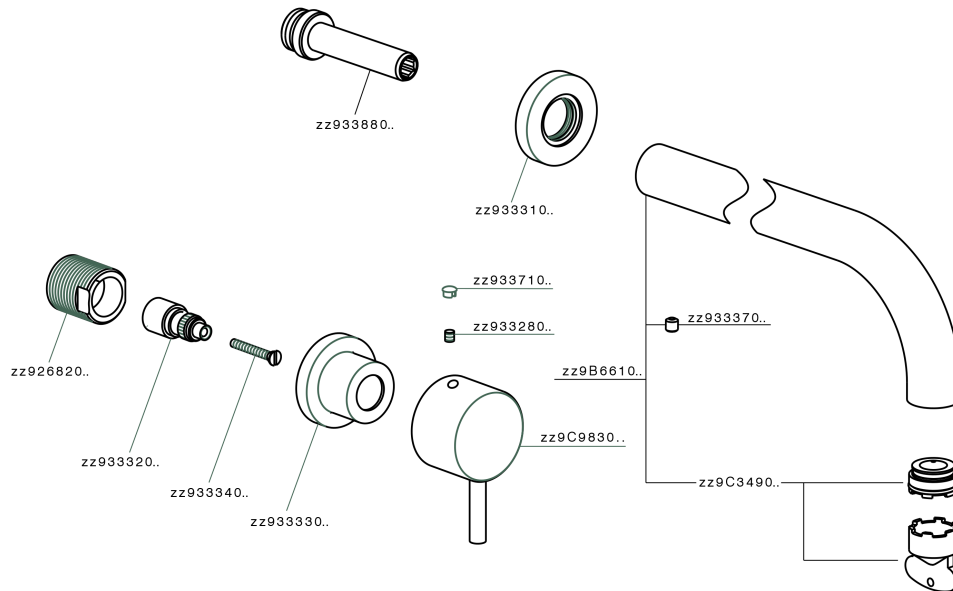

Exposed part for concealed washbasin mixer NUOVA KIRUNA_K2013512

K2013512

<https://en.huberitalia.com/exposed-part-for-concealed-washbasin-mixer-nuova-kiruna-k2013512>

Concealed washbasin mixer CONCEALED_ZB033511

ZB033511

<https://en.huberitalia.com/concealed-washbasin-mixer-concealed-zb033511>

2026-04-06