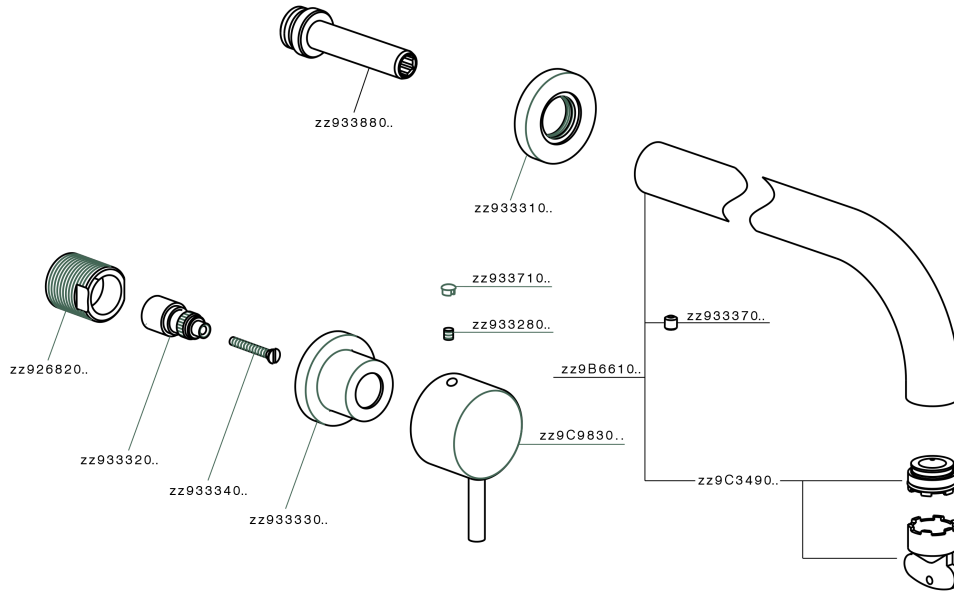

Exposed part for concealed washbasin mixer NUOVA KIRUNA_K2013512

K2013512

<https://en.huberitalia.com/exposed-part-for-concealed-washbasin-mixer-nuova-kiruna-k2013512>

Concealed washbasin mixer CONCEALED_ZB033511

ZB033511

<https://en.huberitalia.com/concealed-washbasin-mixer-concealed-zb033511>

2026-05-15