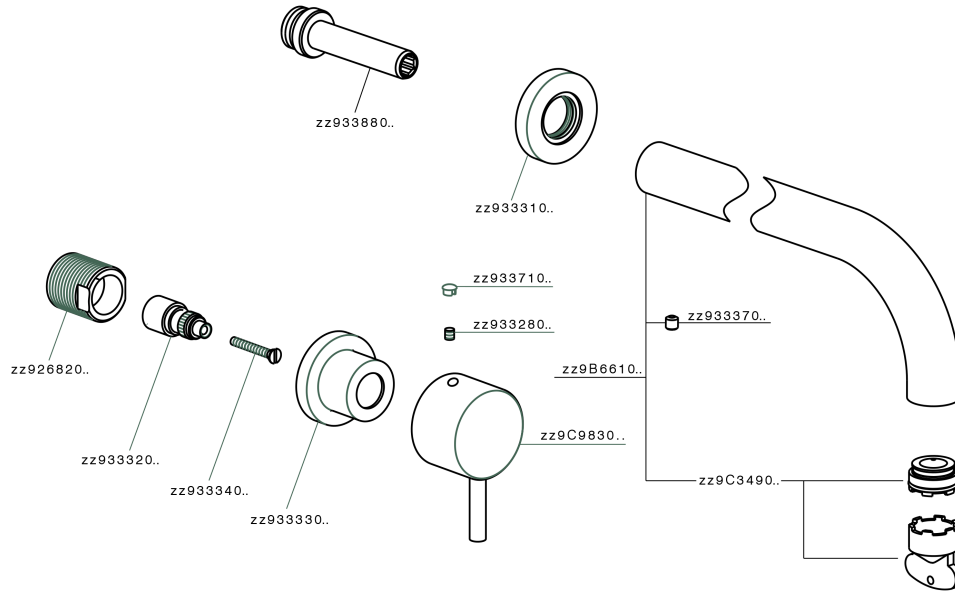

Exposed part for concealed washbasin mixer NUOVA KIRUNA_K2013512

MODEL **K2013512**

Exposed part for concealed washbasin mixer, without concealed part, spout L.300 mm, for items ZB033511

AVAILABLE FINISHINGS

-  **21** 21 Chrome
-  **26** 26 Old Copper
-  **2F** 2F Brushed Nickel
-  **2W** 2W Brushed Gold
-  **40** 40 Matt Black
-  **4Q** 4Q Matt White

CHARACTERISTICS

Installation **Concealed**
 Required concealed parts **ZB033511**

Exposed part for concealed washbasin mixer NUOVA KIRUNA_K2013512

K2013512

<https://en.huberitalia.com/exposed-part-for-concealed-washbasin-mixer-nuova-kiruna-k2013512>

Concealed washbasin mixer CONCEALED_ZB033511

MODEL **ZB033511**

Concealed washbasin mixer, right headvalve - left headvalve

AVAILABLE FINISHINGS

04 04 Without finishing

CHARACTERISTICS

Installation **Concealed**

Concealed **1**

2026-05-15