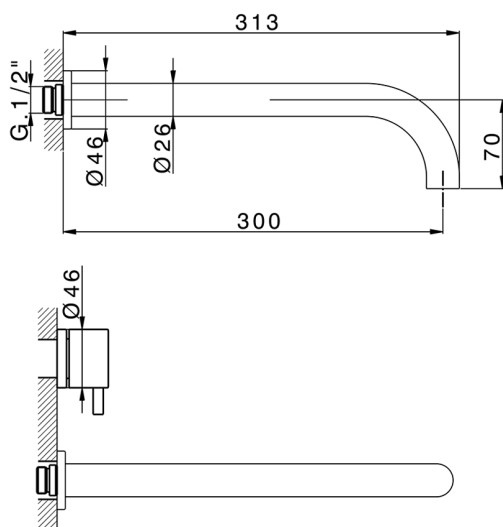

Exposed part for concealed washbasin mixer NUOVA KIRUNA_K2013512

MODEL **K2013512**

Exposed part for concealed washbasin mixer, without concealed part, spout L.300 mm, for items ZB033511

AVAILABLE FINISHINGS

-  **21** 21 Chrome
-  **26** 26 Old Copper
-  **2F** 2F Brushed Nickel
-  **2W** 2W Brushed Gold
-  **40** 40 Matt Black
-  **4Q** 4Q Matt White

CHARACTERISTICS

Installation **Concealed**
 Required concealed parts **ZB033511**

Exposed part for concealed washbasin mixer NUOVA KIRUNA_K2013512

K2013512

<https://en.huberitalia.com/exposed-part-for-concealed-washbasin-mixer-nuova-kiruna-k2013512>

Concealed washbasin mixer CONCEALED_ZB033511

MODEL **ZB033511**

Concealed washbasin mixer, right headvalve - left headvalve

AVAILABLE FINISHINGS

04 04 Without finishing

CHARACTERISTICS

Installation **Concealed**

Concealed **1**

2026-05-15