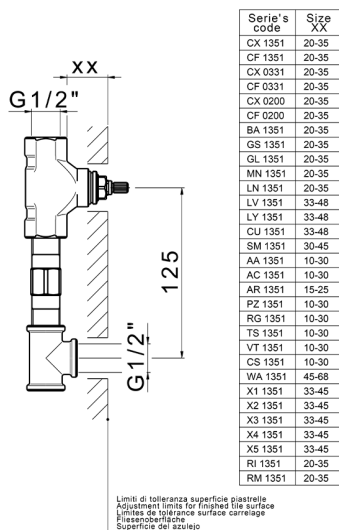

Exposed part for concealed washbasin mixer NUOVA KIRUNA_K2013512

MODEL **K2013512**

Exposed part for concealed washbasin mixer, without concealed part, spout L.300 mm, for items ZB033511

AVAILABLE FINISHINGS

-  **21** 21 Chrome
-  **26** 26 Old Copper
-  **2F** 2F Brushed Nickel
-  **2W** 2W Brushed Gold
-  **40** 40 Matt Black
-  **4Q** 4Q Matt White

CHARACTERISTICS

Installation **Concealed**
 Required concealed parts **ZB033511**

Exposed part for concealed washbasin mixer NUOVA KIRUNA_K2013512

K2013512

<https://en.huberitalia.com/exposed-part-for-concealed-washbasin-mixer-nuova-kiruna-k2013512>

Concealed washbasin mixer CONCEALED_ZB033511

MODEL **ZB033511**

Concealed washbasin mixer, right headvalve - left headvalve

AVAILABLE FINISHINGS

04 04 Without finishing

CHARACTERISTICS

Installation **Concealed**

Concealed **1**

2026-05-15