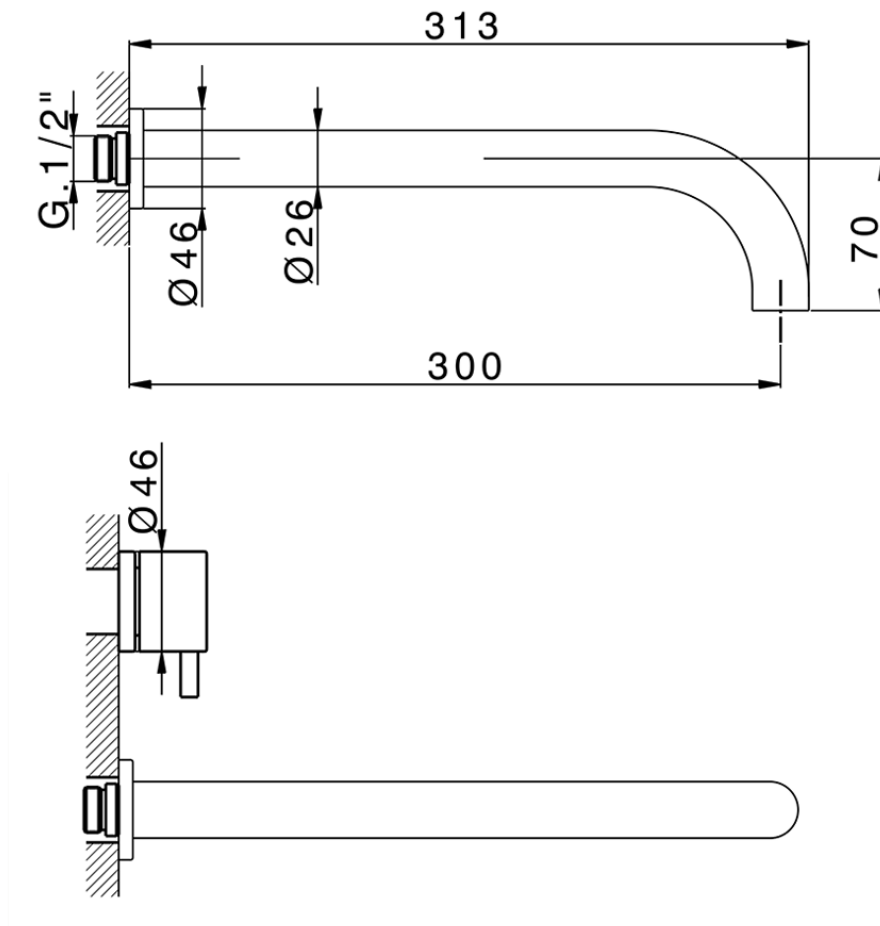

Exposed part for concealed washbasin mixer NUOVA KIRUNA_K2013512

K2013512

<https://en.huberitalia.com/exposed-part-for-concealed-washbasin-mixer-nuova-kiruna-k2013512>

Serie's code	Size XX
CX 1351	20-35
CF 1351	20-35
CX 0331	20-35
CF 0331	20-35
CX 0200	20-35
CF 0200	20-35
BA 1351	20-35
GS 1351	20-35
GL 1351	20-35
MN 1351	20-35
LN 1351	20-35
LV 1351	33-48
LY 1351	33-48
CU 1351	33-48
SM 1351	30-45
AA 1351	10-30
AC 1351	10-30
AR 1351	15-25
PZ 1351	10-30
RG 1351	10-30
TS 1351	10-30
VT 1351	10-30
CS 1351	10-30
WA 1351	45-68
X1 1351	33-45
X2 1351	33-45
X3 1351	33-45
X4 1351	33-45
X5 1351	33-45
RI 1351	20-35
RM 1351	20-35

Limiti di tolleranza superficie piastrelle
 Adjustment limits for finished tile surface
 Limites de tolérance surface carrelage
 Fliesenoberfläche
 Superficie del azulejo

ZB033511

<https://en.huberitalia.com/concealed-washbasin-mixer-concealed-zb033511>