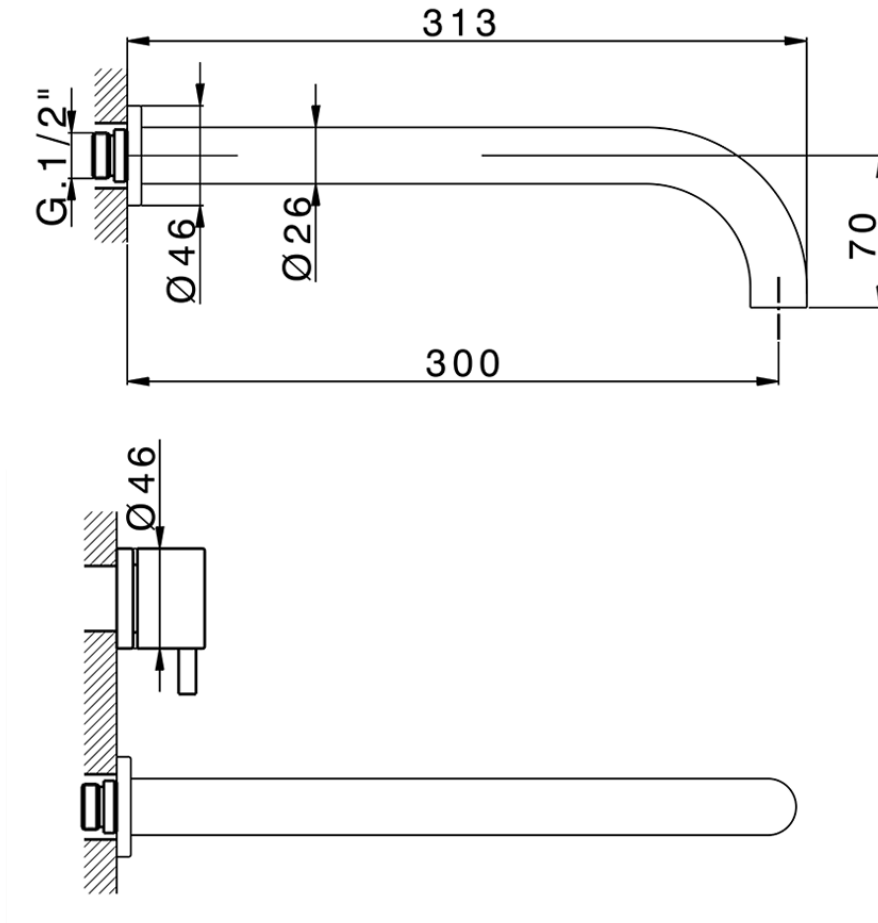

Exposed part for concealed washbasin mixer NUOVA KIRUNA_K2013512

K2013512

<https://en.huberitalia.com/exposed-part-for-concealed-washbasin-mixer-nuova-kiruna-k2013512>

Serie's code	Size XX
CX 1351	20-35
CF 1351	20-35
CX 0331	20-35
CF 0331	20-35
CX 0200	20-35
CF 0200	20-35
BA 1351	20-35
GS 1351	20-35
GL 1351	20-35
MN 1351	20-35
LN 1351	20-35
LV 1351	33-48
LY 1351	33-48
CU 1351	33-48
SM 1351	30-45
AA 1351	10-30
AC 1351	10-30
AR 1351	15-25
PZ 1351	10-30
RG 1351	10-30
TS 1351	10-30
VT 1351	10-30
CS 1351	10-30
WA 1351	45-68
X1 1351	33-45
X2 1351	33-45
X3 1351	33-45
X4 1351	33-45
X5 1351	33-45
RI 1351	20-35
RM 1351	20-35

Limiti di tolleranza superficie piastrelle
 Adjustment limits for finished tile surface
 Limites de tolérance surface carrelage
 Fliesenoberfläche
 Superficie del azulejo

ZB033511

<https://en.huberitalia.com/concealed-washbasin-mixer-concealed-zb033511>