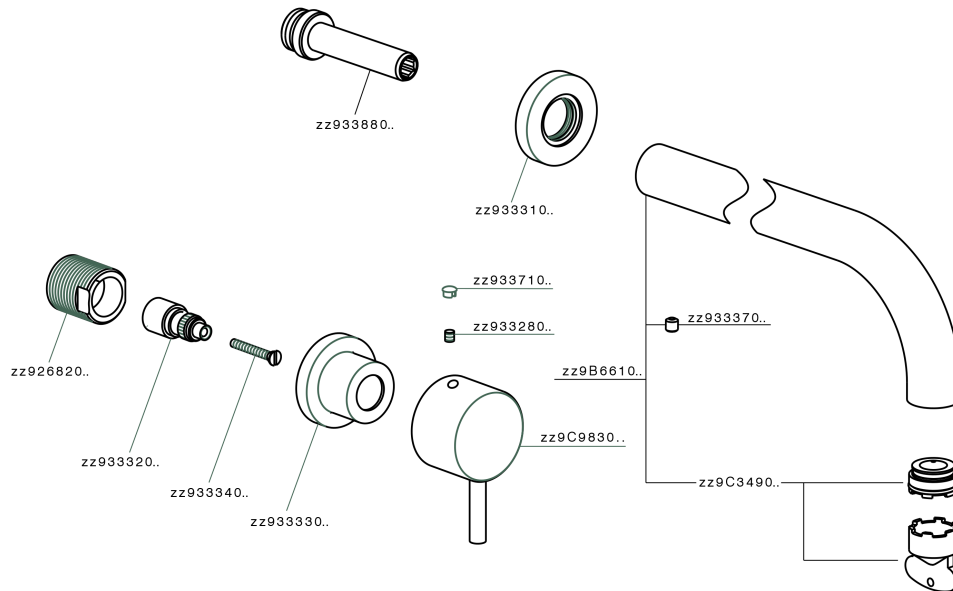

## Exposed part for concealed washbasin mixer NUOVA KIRUNA\_K2013512

K2013512

<https://en.huberitalia.com/exposed-part-for-concealed-washbasin-mixer-nuova-kiruna-k2013512>

## Concealed washbasin mixer CONCEALED\_ZB033511

ZB033511

<https://en.huberitalia.com/concealed-washbasin-mixer-concealed-zb033511>

2026-06-26