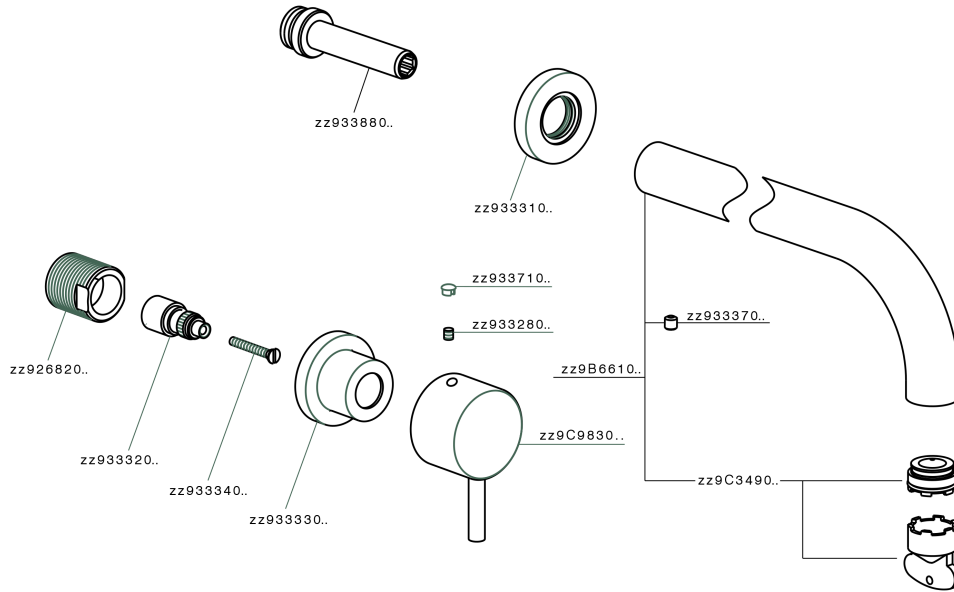

## Exposed part for concealed washbasin mixer NUOVA KIRUNA\_K2013512

MODEL **K2013512**

Exposed part for concealed washbasin mixer, without concealed part, spout L.300 mm, for items ZB033511

### CHARACTERISTICS

Installation **Concealed**  
 Required concealed parts **ZB033511**

## Exposed part for concealed washbasin mixer NUOVA KIRUNA\_K2013512

K2013512

<https://en.huberitalia.com/exposed-part-for-concealed-washbasin-mixer-nuova-kiruna-k2013512>

## Concealed washbasin mixer CONCEALED\_ZB033511

MODEL **ZB033511**

Concealed washbasin mixer, right headvalve - left headvalve

AVAILABLE FINISHINGS

**04** 04 Without finishing

CHARACTERISTICS

Installation **Concealed**  
 Concealed **1**