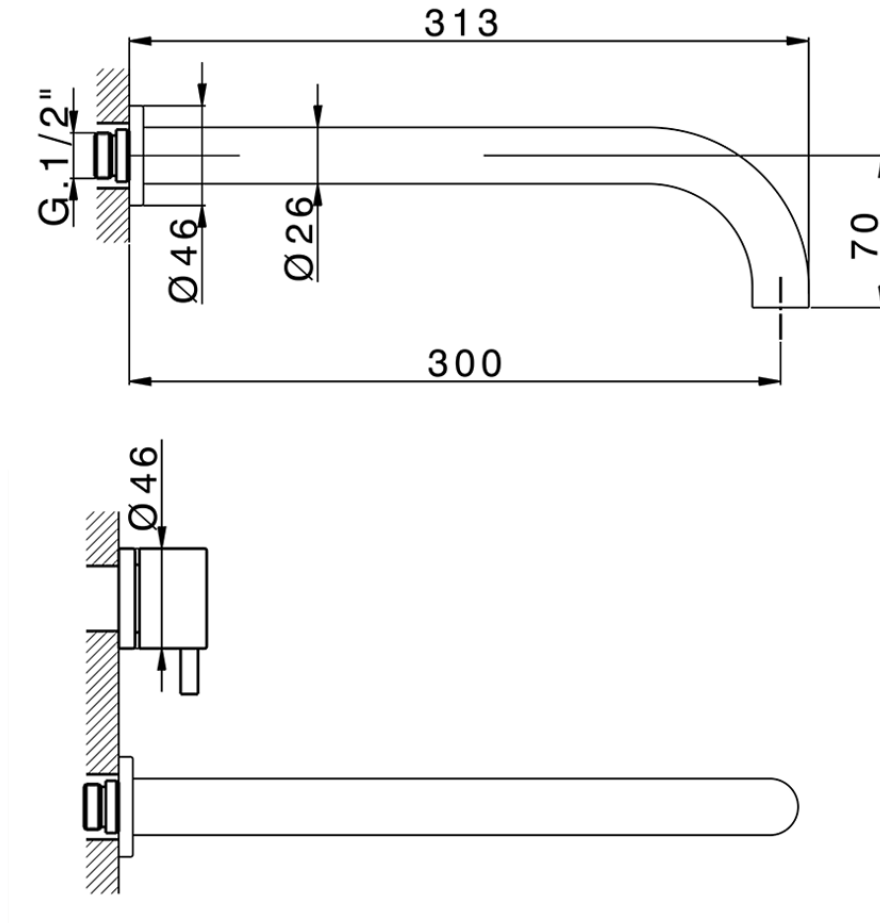

## Exposed part for concealed washbasin mixer NUOVA KIRUNA\_K2013512

K2013512

<https://en.huberitalia.com/exposed-part-for-concealed-washbasin-mixer-nuova-kiruna-k2013512>

Serie's code	Size XX
CX 1351	20-35
CF 1351	20-35
CX 0331	20-35
CF 0331	20-35
CX 0200	20-35
CF 0200	20-35
BA 1351	20-35
GS 1351	20-35
GL 1351	20-35
MN 1351	20-35
LN 1351	20-35
LV 1351	33-48
LY 1351	33-48
CU 1351	33-48
SM 1351	30-45
AA 1351	10-30
AC 1351	10-30
AR 1351	15-25
PZ 1351	10-30
RG 1351	10-30
TS 1351	10-30
VT 1351	10-30
CS 1351	10-30
WA 1351	45-68
X1 1351	33-45
X2 1351	33-45
X3 1351	33-45
X4 1351	33-45
X5 1351	33-45
RI 1351	20-35
RM 1351	20-35

Limiti di tolleranza superficie piastrelle  
 Adjustment limits for finished tile surface  
 Limites de tolérance surface carrelage  
 Fliesenoberfläche  
 Superficie del azulejo

ZB033511

<https://en.huberitalia.com/concealed-washbasin-mixer-concealed-zb033511>