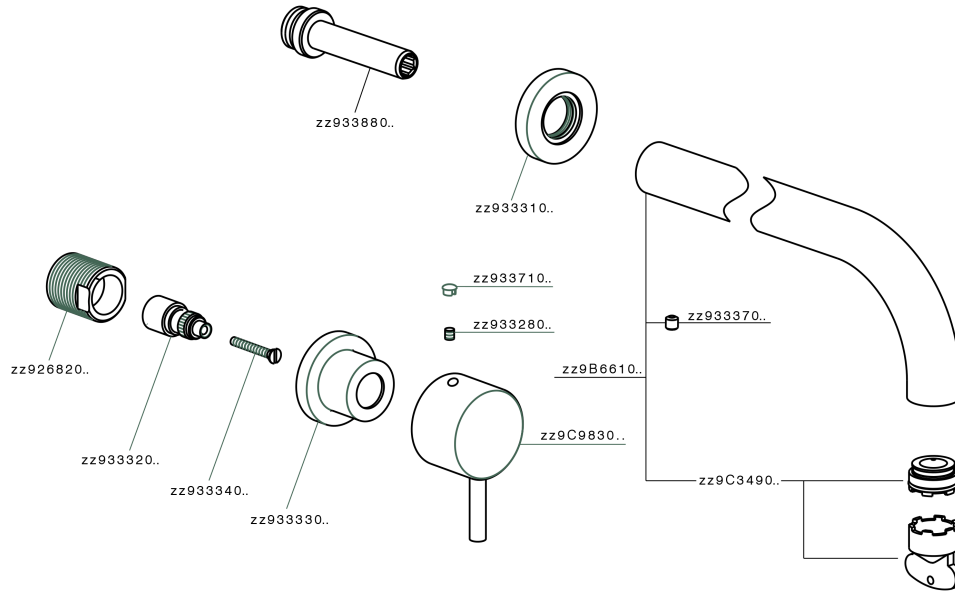

Exposed part for concealed washbasin mixer NUOVA KIRUNA_K2013512

K2013512

<https://en.huberitalia.com/exposed-part-for-concealed-washbasin-mixer-nuova-kiruna-k2013512>

Concealed washbasin mixer CONCEALED_ZB033511

ZB033511

<https://en.huberitalia.com/concealed-washbasin-mixer-concealed-zb033511>

2026-05-15