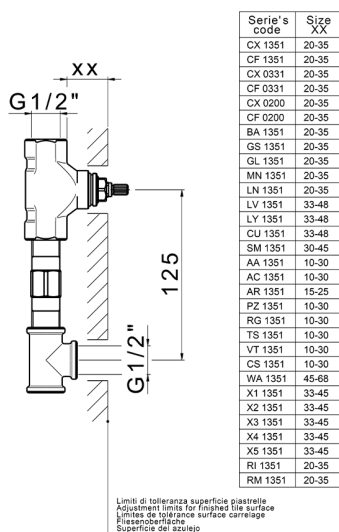

## Concealed washbasin mixer CONCEALED\_ZB033511

MODEL **ZB033511**

Concealed washbasin mixer, right headvalve - left headvalve

AVAILABLE FINISHINGS

 **04** 04 Without finishing

CHARACTERISTICS

Installation **Concealed**  
 Concealed **1**