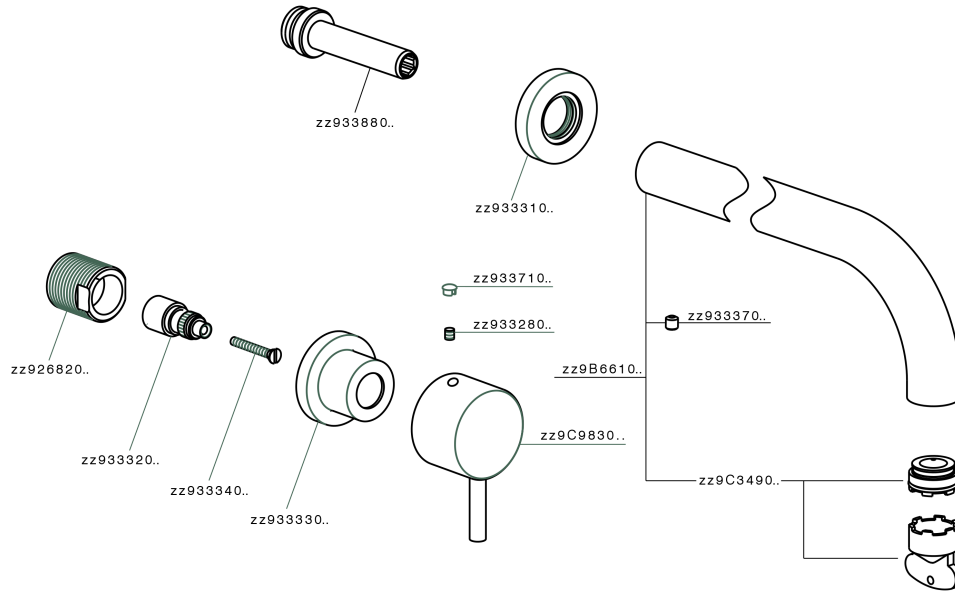

## Exposed part for concealed washbasin mixer NUOVA KIRUNA\_K2013512

MODEL **K2013512**

Exposed part for concealed washbasin mixer, without concealed part, spout L.300 mm, for items ZB033511

### CHARACTERISTICS

Installation **Concealed**  
 Required concealed parts **ZB033511**

## Exposed part for concealed washbasin mixer NUOVA KIRUNA\_K2013512

K2013512

<https://en.huberitalia.com/exposed-part-for-concealed-washbasin-mixer-nuova-kiruna-k2013512>

## Concealed washbasin mixer CONCEALED\_ZB033511

MODEL **ZB033511**

Concealed washbasin mixer, right headvalve - left headvalve

AVAILABLE FINISHINGS

 **04** 04 Without finishing

CHARACTERISTICS

Installation **Concealed**  
 Concealed **1**