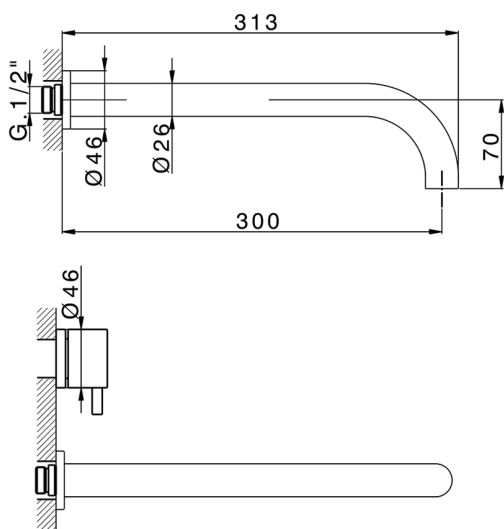

Exposed part for concealed washbasin mixer NUOVA KIRUNA_K2013512

MODEL **K2013512**

Exposed part for concealed washbasin mixer, without concealed part, spout L.300 mm, for items ZB033511

AVAILABLE FINISHINGS

- **21** 21 Chrome
- **26** 26 Old Copper
- **2F** 2F Brushed Nickel
- **2W** 2W Brushed Gold
- **40** 40 Matt Black
- **4Q** 4Q Matt White

CHARACTERISTICS

Installation **Concealed**
Required concealed parts **ZB033511**