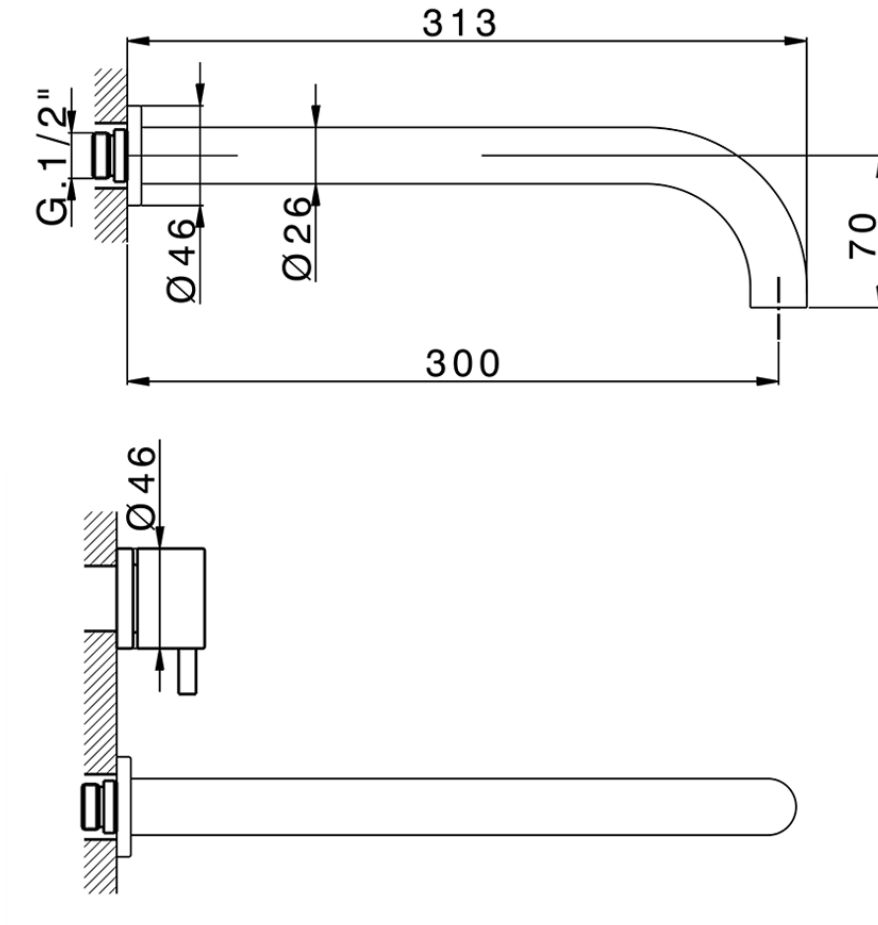

Exposed part for concealed washbasin mixer NUOVA KIRUNA_K2013512

K2013512

<https://en.huberitalia.com/exposed-part-for-concealed-washbasin-mixer-nuova-kiruna-k2013512>

Serie's code	Size XX
CX 1351	20-35
CF 1351	20-35
CX 0331	20-35
CF 0331	20-35
CX 0200	20-35
CF 0200	20-35
BA 1351	20-35
GS 1351	20-35
GL 1351	20-35
MN 1351	20-35
LN 1351	20-35
LV 1351	33-48
LY 1351	33-48
CU 1351	33-48
SM 1351	30-45
AA 1351	10-30
AC 1351	10-30
AR 1351	15-25
PZ 1351	10-30
RG 1351	10-30
TS 1351	10-30
VT 1351	10-30
CS 1351	10-30
WA 1351	45-68
X1 1351	33-45
X2 1351	33-45
X3 1351	33-45
X4 1351	33-45
X5 1351	33-45
RI 1351	20-35
RM 1351	20-35

Limiti di tolleranza superficie piastrelle
 Adjustment limits for finished tile surface
 Limites de tolérance surface carrelage
 Fliesenoberfläche
 Superficie del azulejo

ZB033511

<https://en.huberitalia.com/concealed-washbasin-mixer-concealed-zb033511>