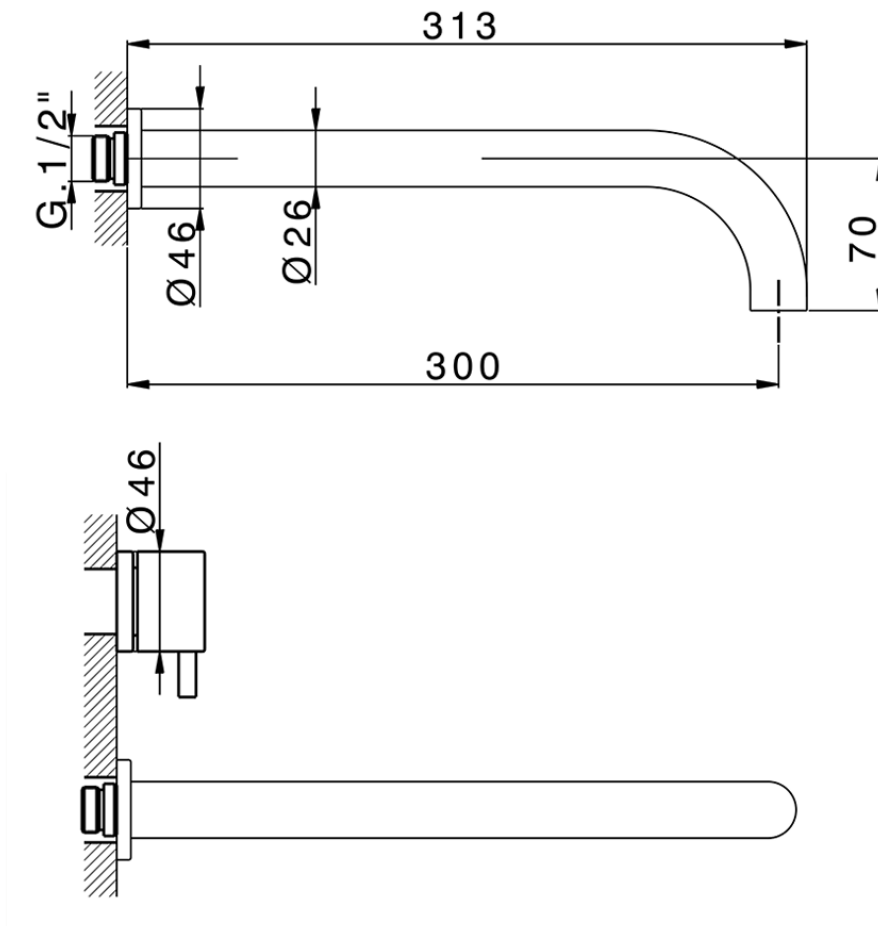

Exposed part for concealed washbasin mixer NUOVA KIRUNA_K2013512

K2013512

<https://en.huberitalia.com/exposed-part-for-concealed-washbasin-mixer-nuova-kiruna-k2013512>

Serie's code	Size XX
CX 1351	20-35
CF 1351	20-35
CX 0331	20-35
CF 0331	20-35
CX 0200	20-35
CF 0200	20-35
BA 1351	20-35
GS 1351	20-35
GL 1351	20-35
MN 1351	20-35
LN 1351	20-35
LV 1351	33-48
LY 1351	33-48
CU 1351	33-48
SM 1351	30-45
AA 1351	10-30
AC 1351	10-30
AR 1351	15-25
PZ 1351	10-30
RG 1351	10-30
TS 1351	10-30
VT 1351	10-30
CS 1351	10-30
WA 1351	45-68
X1 1351	33-45
X2 1351	33-45
X3 1351	33-45
X4 1351	33-45
X5 1351	33-45
RI 1351	20-35
RM 1351	20-35

Limiti di tolleranza superficie piastrelle
 Adjustment limits for finished tile surface
 Limites de tolérance surface carrelage
 Fliesenoberfläche
 Superficie del azulejo

ZB033511

<https://en.huberitalia.com/concealed-washbasin-mixer-concealed-zb033511>