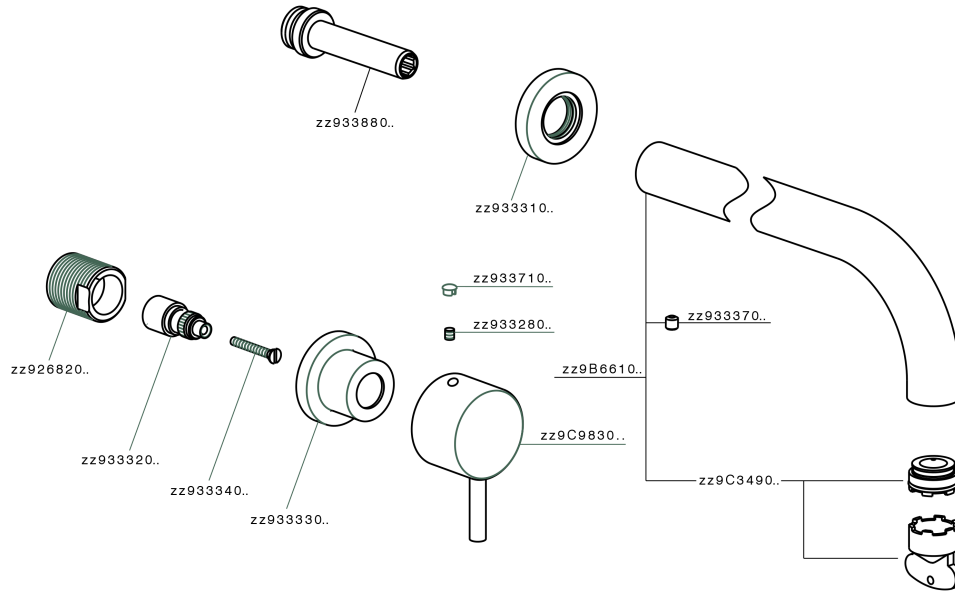

Exposed part for concealed washbasin mixer NUOVA KIRUNA_K2013512

K2013512

<https://en.huberitalia.com/exposed-part-for-concealed-washbasin-mixer-nuova-kiruna-k2013512>

Concealed washbasin mixer CONCEALED_ZB033511

ZB033511

<https://en.huberitalia.com/concealed-washbasin-mixer-concealed-zb033511>

2026-04-09