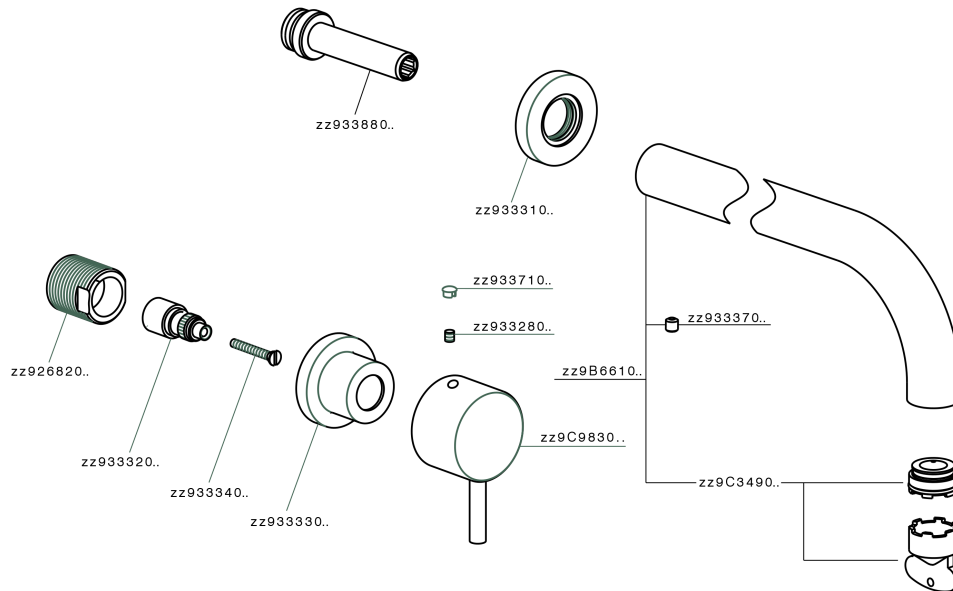

Exposed part for concealed washbasin mixer NUOVA KIRUNA_K2013512

K2013512

<https://en.huberitalia.com/exposed-part-for-concealed-washbasin-mixer-nuova-kiruna-k2013512>

Concealed washbasin mixer CONCEALED_ZB033511

ZB033511

<https://en.huberitalia.com/concealed-washbasin-mixer-concealed-zb033511>

2026-06-26