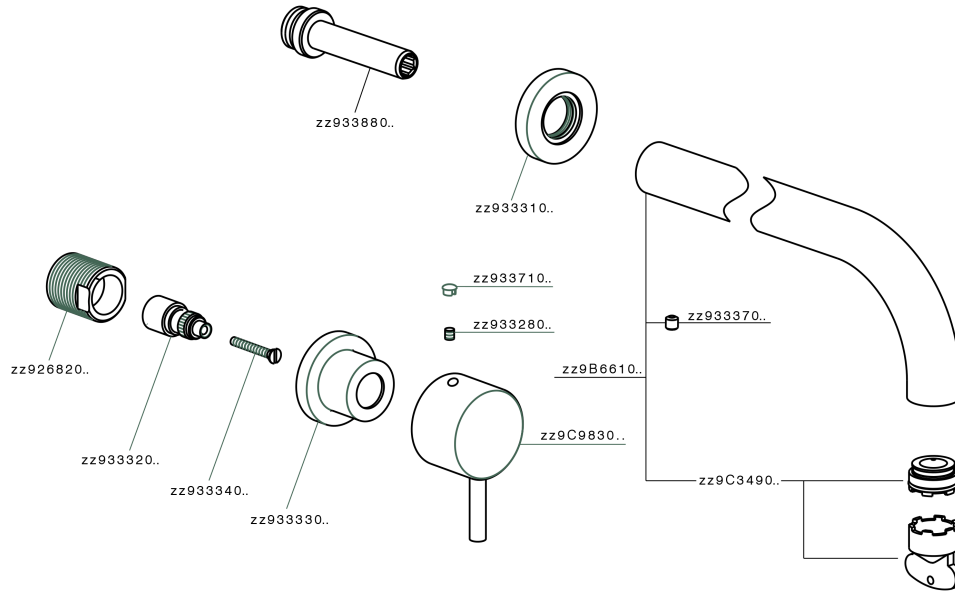

Exposed part for concealed washbasin mixer NUOVA KIRUNA_K2013512

K2013512

<https://en.huberitalia.com/exposed-part-for-concealed-washbasin-mixer-nuova-kiruna-k2013512>

Concealed washbasin mixer CONCEALED_ZB033511

ZB033511

<https://en.huberitalia.com/concealed-washbasin-mixer-concealed-zb033511>

2026-06-06