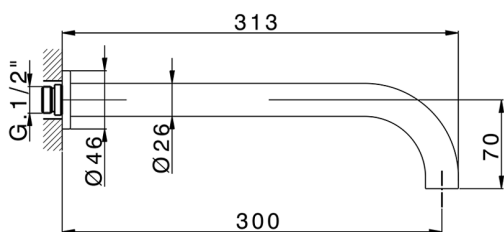

Exposed part for concealed washbasin mixer NUOVA KIRUNA_K2013512

MODEL **K2013512**

Exposed part for concealed washbasin mixer, without concealed part, spout L.300 mm, for items ZB033511

AVAILABLE FINISHINGS

- **21** 21 Chrome
- **26** 26 Old Copper
- **2F** 2F Brushed Nickel
- **2W** 2W Brushed Gold
- **40** 40 Matt Black
- **4Q** 4Q Matt White

CHARACTERISTICS

Installation **Concealed**
Required concealed parts **ZB033511**