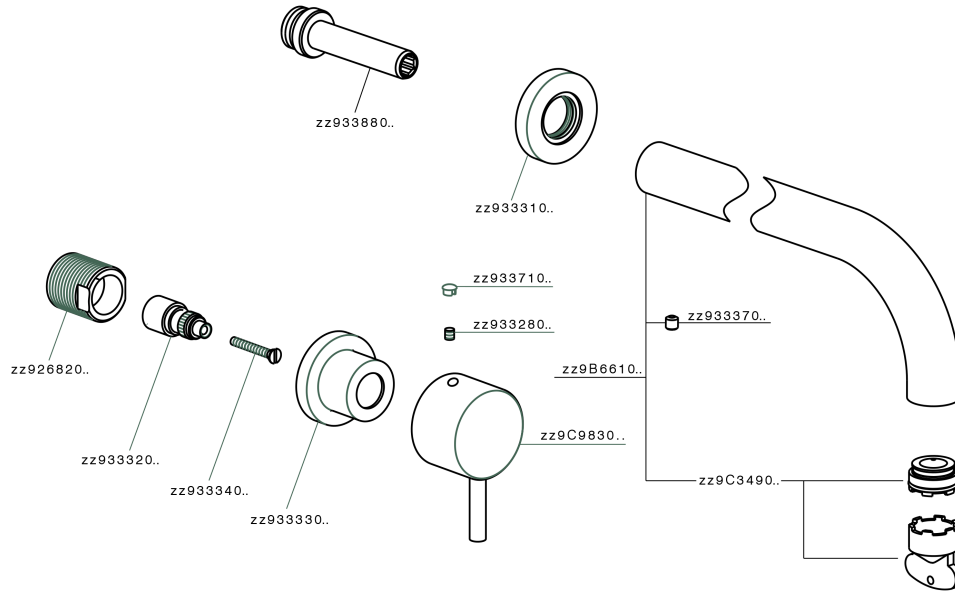

## Exposed part for concealed washbasin mixer NUOVA KIRUNA\_K2013512

MODEL **K2013512**

Exposed part for concealed washbasin mixer, without concealed part, spout L.300 mm, for items ZB033511

## Exposed part for concealed washbasin mixer NUOVA KIRUNA\_K2013512

K2013512

<https://en.huberitalia.com/exposed-part-for-concealed-washbasin-mixer-nuova-kiruna-k2013512>

## Concealed washbasin mixer CONCEALED\_ZB033511

MODEL **ZB033511**

Concealed washbasin mixer, right headvalve - left headvalve

AVAILABLE FINISHINGS

**04** 04 Without finishing

CHARACTERISTICS

Installation **Concealed**  
 Concealed **1**

Serie's code	Size XX
CX 1351	20-35
CF 1351	20-35
CX 0331	20-35
CF 0331	20-35
CX 0200	20-35
CF 0200	20-35
BA 1351	20-35
GS 1351	20-35
GL 1351	20-35
MN 1351	20-35
LN 1351	20-35
LV 1351	33-48
LY 1351	33-48
CU 1351	33-48
SM 1351	30-45
AA 1351	10-30
AC 1351	10-30
AR 1351	15-25
PZ 1351	10-30
RG 1351	10-30
TS 1351	10-30
VT 1351	10-30
CS 1351	10-30
WA 1351	45-68
X1 1351	33-45
X2 1351	33-45
X3 1351	33-45
X4 1351	33-45
X5 1351	33-45
RI 1351	20-35
RM 1351	20-35