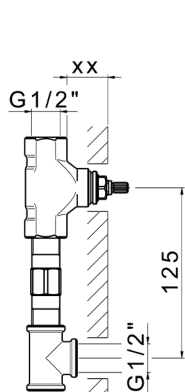

Concealed washbasin mixer CONCEALED_ZB033511

MODEL **ZB033511**

Concealed washbasin mixer, right headvalve - left headvalve

AVAILABLE FINISHINGS

04 04 Without finishing

CHARACTERISTICS

Installation **Concealed**
Concealed **1**

Serie's code	Size XX
CX 1351	20-35
CF 1351	20-35
CX 0331	20-35
CF 0331	20-35
CX 0200	20-35
CF 0200	20-35
BA 1351	20-35
GS 1351	20-35
GL 1351	20-35
MN 1351	20-35
LN 1351	20-35
LV 1351	33-48
LY 1351	33-48
CU 1351	33-48
SM 1351	30-45
AA 1351	10-30
AC 1351	10-30
AR 1351	15-25
PZ 1351	10-30
RG 1351	10-30
TS 1351	10-30
VT 1351	10-30
CS 1351	10-30
WA 1351	45-68
X1 1351	33-45
X2 1351	33-45
X3 1351	33-45
X4 1351	33-45
X5 1351	33-45
RI 1351	20-35
RM 1351	20-35