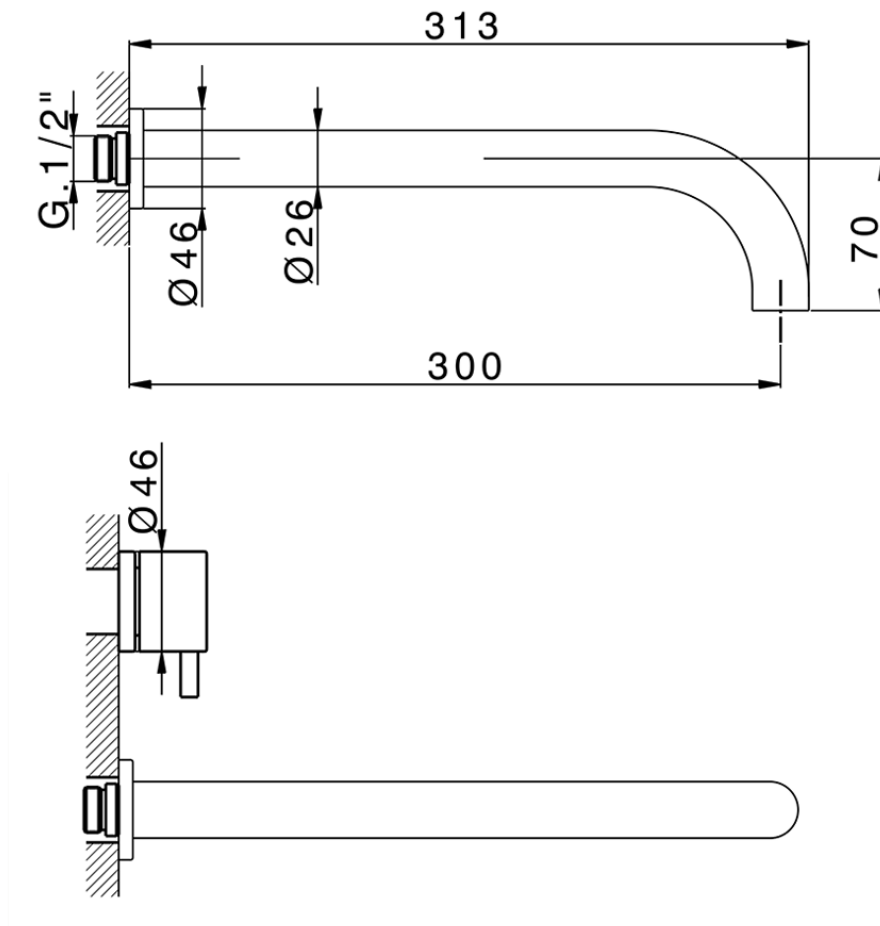

Exposed part for concealed washbasin mixer NUOVA KIRUNA\_K2013512

K2013512

<https://en.huberitalia.com/exposed-part-for-concealed-washbasin-mixer-nuova-kiruna-k2013512>

Serie's code	Size XX
CX 1351	20-35
CF 1351	20-35
CX 0331	20-35
CF 0331	20-35
CX 0200	20-35
CF 0200	20-35
BA 1351	20-35
GS 1351	20-35
GL 1351	20-35
MN 1351	20-35
LN 1351	20-35
LV 1351	33-48
LY 1351	33-48
CU 1351	33-48
SM 1351	30-45
AA 1351	10-30
AC 1351	10-30
AR 1351	15-25
PZ 1351	10-30
RG 1351	10-30
TS 1351	10-30
VT 1351	10-30
CS 1351	10-30
WA 1351	45-68
X1 1351	33-45
X2 1351	33-45
X3 1351	33-45
X4 1351	33-45
X5 1351	33-45
RI 1351	20-35
RM 1351	20-35

Limiti di tolleranza superficie piastrelle  
 Adjustment limits for finished tile surface  
 Limites de tolérance surface carrelage  
 Fliesenoberfläche  
 Superficie del azulejo

ZB033511

<https://en.huberitalia.com/concealed-washbasin-mixer-concealed-zb033511>