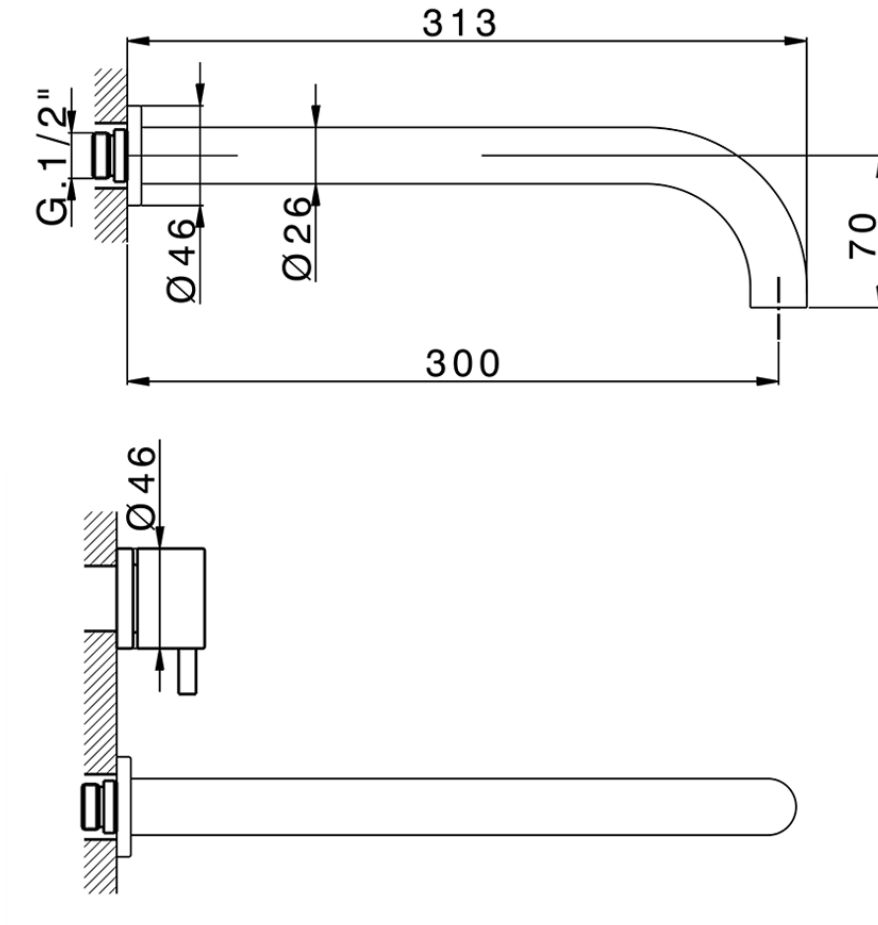

Exposed part for concealed washbasin mixer NUOVA KIRUNA\_K2013512

K2013512

<https://en.huberitalia.com/exposed-part-for-concealed-washbasin-mixer-nuova-kiruna-k2013512>

Serie's code	Size XX
CX 1351	20-35
CF 1351	20-35
CX 0331	20-35
CF 0331	20-35
CX 0200	20-35
CF 0200	20-35
BA 1351	20-35
GS 1351	20-35
GL 1351	20-35
MN 1351	20-35
LN 1351	20-35
LV 1351	33-48
LY 1351	33-48
CU 1351	33-48
SM 1351	30-45
AA 1351	10-30
AC 1351	10-30
AR 1351	15-25
PZ 1351	10-30
RG 1351	10-30
TS 1351	10-30
VT 1351	10-30
CS 1351	10-30
WA 1351	45-68
X1 1351	33-45
X2 1351	33-45
X3 1351	33-45
X4 1351	33-45
X5 1351	33-45
RI 1351	20-35
RM 1351	20-35

Limiti di tolleranza superficie piastrelle  
 Adjustment limits for finished tile surface  
 Limites de tolérance surface carrelage  
 Fliesenoberfläche  
 Superficie del azulejo

ZB033511

<https://en.huberitalia.com/concealed-washbasin-mixer-concealed-zb033511>