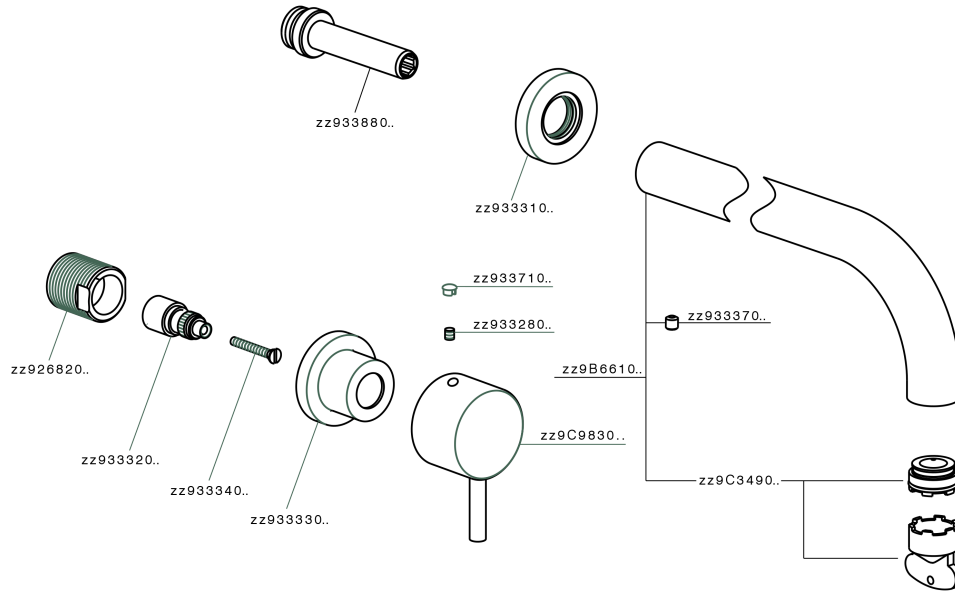

## Exposed part for concealed washbasin mixer NUOVA KIRUNA\_K2013512

MODEL **K2013512**

Exposed part for concealed washbasin mixer, without concealed part, spout L.300 mm, for items ZB033511

### CHARACTERISTICS

Installation **Concealed**  
 Required concealed parts **ZB033511**

## Exposed part for concealed washbasin mixer NUOVA KIRUNA\_K2013512

K2013512

<https://en.huberitalia.com/exposed-part-for-concealed-washbasin-mixer-nuova-kiruna-k2013512>

## Concealed washbasin mixer CONCEALED\_ZB033511

MODEL **ZB033511**

Concealed washbasin mixer, right headvalve - left headvalve

AVAILABLE FINISHINGS

**04** 04 Without finishing

CHARACTERISTICS

Installation **Concealed**  
 Concealed **1**