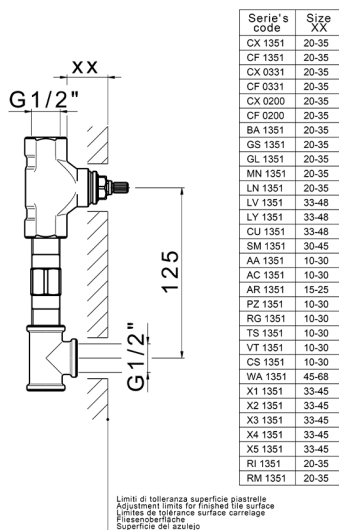

## Concealed washbasin mixer CONCEALED\_ZB033511

MODEL **ZB033511**

Concealed washbasin mixer, right headvalve - left headvalve

AVAILABLE FINISHINGS

**04** 04 Without finishing

CHARACTERISTICS

Installation **Concealed**  
 Concealed **1**