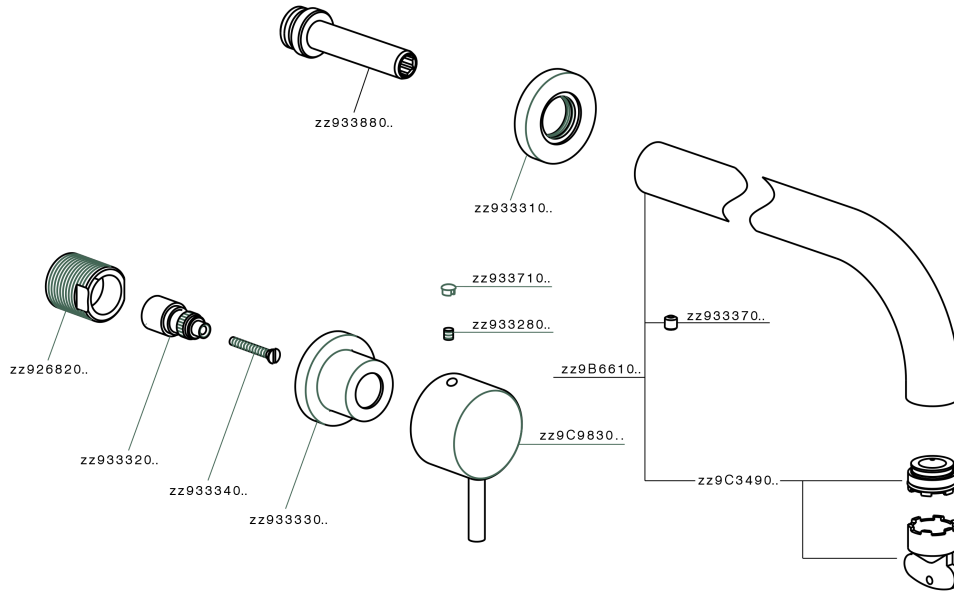

Exposed part for concealed washbasin mixer NUOVA KIRUNA_K2013512

K2013512

<https://en.huberitalia.com/exposed-part-for-concealed-washbasin-mixer-nuova-kiruna-k2013512>

Concealed washbasin mixer CONCEALED_ZB033511

ZB033511

<https://en.huberitalia.com/concealed-washbasin-mixer-concealed-zb033511>

2026-04-06