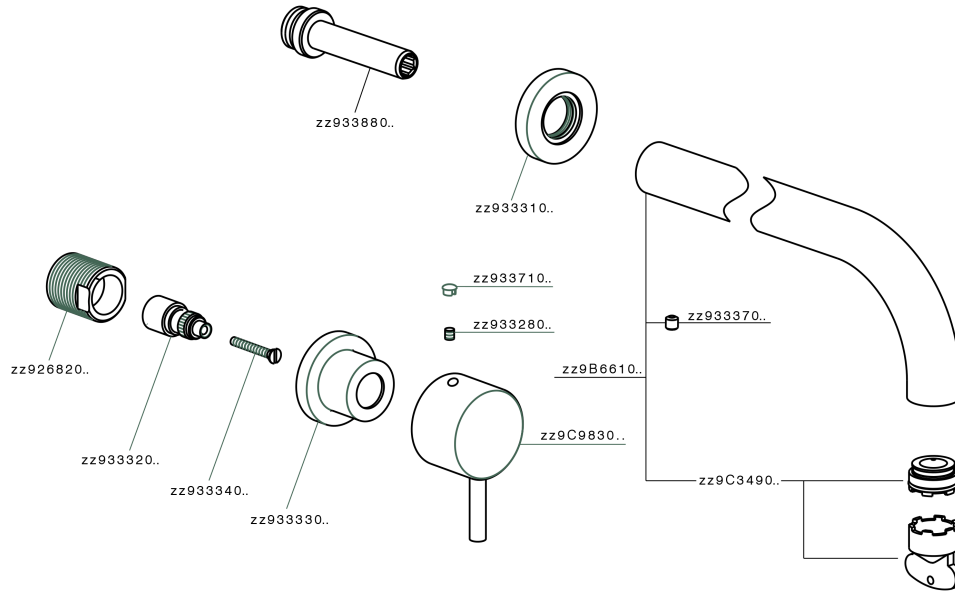

Exposed part for concealed washbasin mixer NUOVA KIRUNA_K2013512

K2013512

<https://en.huberitalia.com/exposed-part-for-concealed-washbasin-mixer-nuova-kiruna-k2013512>

Concealed washbasin mixer CONCEALED_ZB033511

ZB033511

<https://en.huberitalia.com/concealed-washbasin-mixer-concealed-zb033511>

2026-06-15