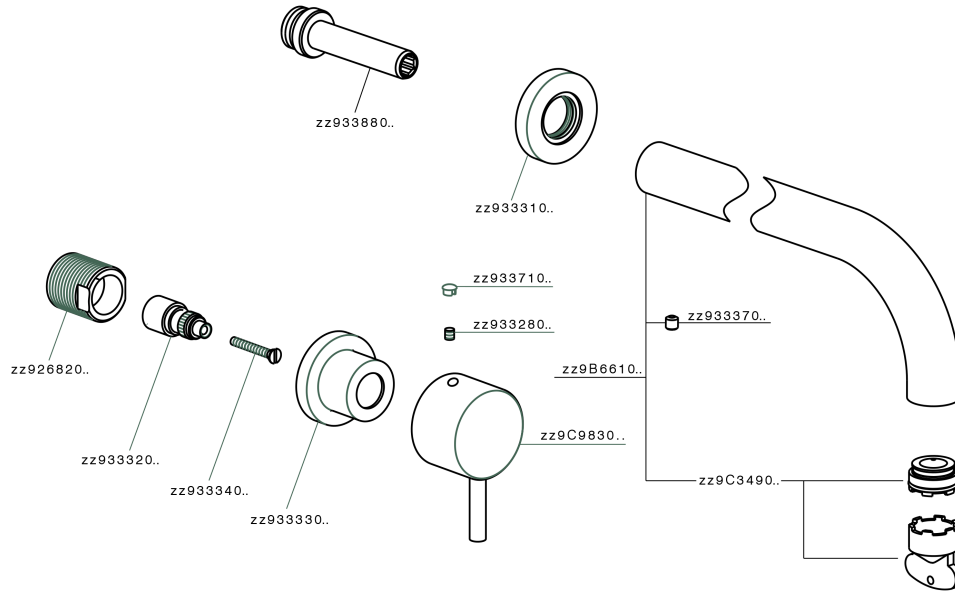

Exposed part for concealed washbasin mixer NUOVA KIRUNA_K2013512

MODEL **K2013512**

Exposed part for concealed washbasin mixer, without concealed part, spout L.300 mm, for items ZB033511

AVAILABLE FINISHINGS

-  **21** 21 Chrome
-  **26** 26 Old Copper
-  **2F** 2F Brushed Nickel
-  **2W** 2W Brushed Gold
-  **40** 40 Matt Black
-  **4Q** 4Q Matt White

CHARACTERISTICS

Installation **Concealed**
 Required concealed parts **ZB033511**

Exposed part for concealed washbasin mixer NUOVA KIRUNA_K2013512

K2013512

<https://en.huberitalia.com/exposed-part-for-concealed-washbasin-mixer-nuova-kiruna-k2013512>

Concealed washbasin mixer CONCEALED_ZB033511

MODEL **ZB033511**

Concealed washbasin mixer, right headvalve - left headvalve

AVAILABLE FINISHINGS

04 04 Without finishing

CHARACTERISTICS

Installation **Concealed**

Concealed **1**

2026-06-06