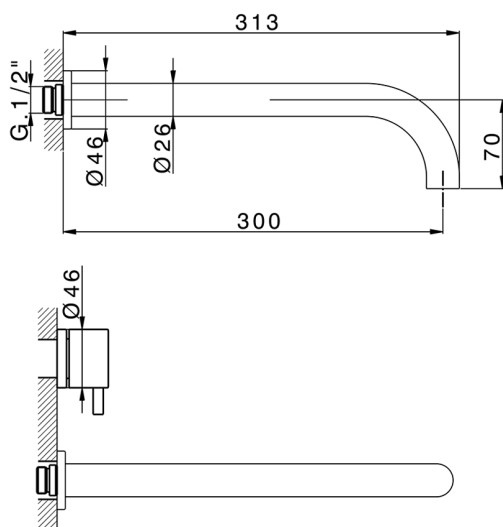

Exposed part for concealed washbasin mixer NUOVA KIRUNA_K2013512

MODEL **K2013512**

Exposed part for concealed washbasin mixer, without concealed part, spout L.300 mm, for items ZB033511

AVAILABLE FINISHINGS

-  **21** 21 Chrome
-  **26** 26 Old Copper
-  **2F** 2F Brushed Nickel
-  **2W** 2W Brushed Gold
-  **40** 40 Matt Black
-  **4Q** 4Q Matt White

CHARACTERISTICS

Installation **Concealed**
 Required concealed parts **ZB033511**

Exposed part for concealed washbasin mixer NUOVA KIRUNA_K2013512

K2013512

<https://en.huberitalia.com/exposed-part-for-concealed-washbasin-mixer-nuova-kiruna-k2013512>

Concealed washbasin mixer CONCEALED_ZB033511

MODEL **ZB033511**

Concealed washbasin mixer, right headvalve - left headvalve

AVAILABLE FINISHINGS

04 04 Without finishing

CHARACTERISTICS

Installation **Concealed**

Concealed **1**

2026-06-06