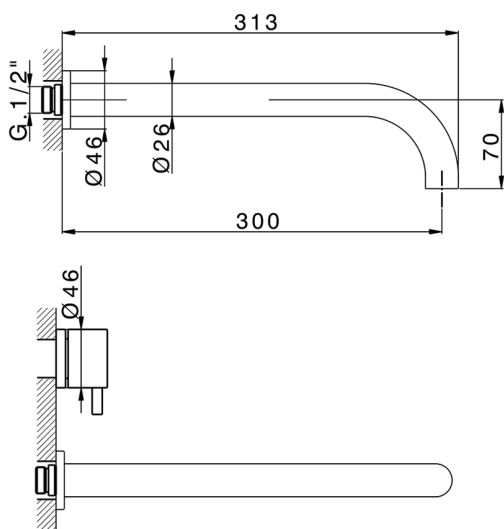

Exposed part for concealed washbasin mixer NUOVA KIRUNA_K2013512

MODEL **K2013512**

Exposed part for concealed washbasin mixer, without concealed part, spout L.300 mm, for items ZB033511

AVAILABLE FINISHINGS

-  **21** 21 Chrome
-  **26** 26 Old Copper
-  **2F** 2F Brushed Nickel
-  **2W** 2W Brushed Gold
-  **40** 40 Matt Black
-  **4Q** 4Q Matt White

CHARACTERISTICS

Installation **Concealed**
 Required concealed parts **ZB033511**

Exposed part for concealed washbasin mixer NUOVA KIRUNA_K2013512

K2013512

<https://en.huberitalia.com/exposed-part-for-concealed-washbasin-mixer-nuova-kiruna-k2013512>

Concealed washbasin mixer CONCEALED_ZB033511

MODEL **ZB033511**

Concealed washbasin mixer, right headvalve - left headvalve

AVAILABLE FINISHINGS

04 04 Without finishing

CHARACTERISTICS

Installation **Concealed**

Concealed **1**

2026-06-13