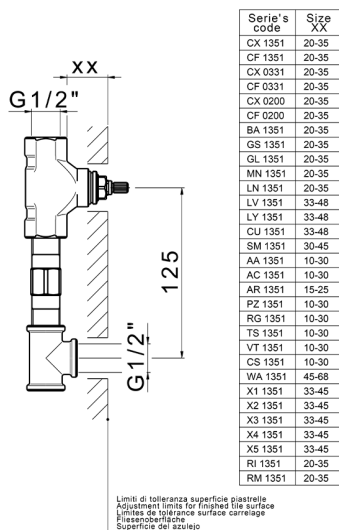

Exposed part for concealed washbasin mixer NUOVA KIRUNA_K2013512

MODEL **K2013512**

Exposed part for concealed washbasin mixer, without concealed part, spout L.300 mm, for items ZB033511

AVAILABLE FINISHINGS

-  **21** 21 Chrome
-  **26** 26 Old Copper
-  **2F** 2F Brushed Nickel
-  **2W** 2W Brushed Gold
-  **40** 40 Matt Black
-  **4Q** 4Q Matt White

CHARACTERISTICS

Installation **Concealed**
 Required concealed parts **ZB033511**

Exposed part for concealed washbasin mixer NUOVA KIRUNA_K2013512

K2013512

<https://en.huberitalia.com/exposed-part-for-concealed-washbasin-mixer-nuova-kiruna-k2013512>

Concealed washbasin mixer CONCEALED_ZB033511

MODEL **ZB033511**

Concealed washbasin mixer, right headvalve - left headvalve

AVAILABLE FINISHINGS

04 04 Without finishing

CHARACTERISTICS

Installation **Concealed**

Concealed **1**

2026-06-06