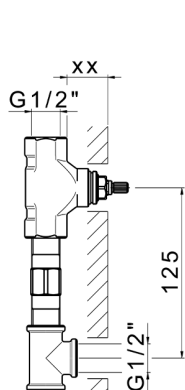

Concealed washbasin mixer CONCEALED_ZB033511

MODEL **ZB033511**

Concealed washbasin mixer, right headvalve - left headvalve

AVAILABLE FINISHINGS

04 04 Without finishing

CHARACTERISTICS

Installation **Concealed**
Concealed **1**

Serie's code	Size XX
CX 1351	20-35
CF 1351	20-35
CX 0331	20-35
CF 0331	20-35
CX 0200	20-35
CF 0200	20-35
BA 1351	20-35
GS 1351	20-35
GL 1351	20-35
MN 1351	20-35
LN 1351	20-35
LV 1351	33-48
LY 1351	33-48
CU 1351	33-48
SM 1351	30-45
AA 1351	10-30
AC 1351	10-30
AR 1351	15-25
PZ 1351	10-30
RG 1351	10-30
TS 1351	10-30
VT 1351	10-30
CS 1351	10-30
WA 1351	45-68
X1 1351	33-45
X2 1351	33-45
X3 1351	33-45
X4 1351	33-45
X5 1351	33-45
RI 1351	20-35
RM 1351	20-35