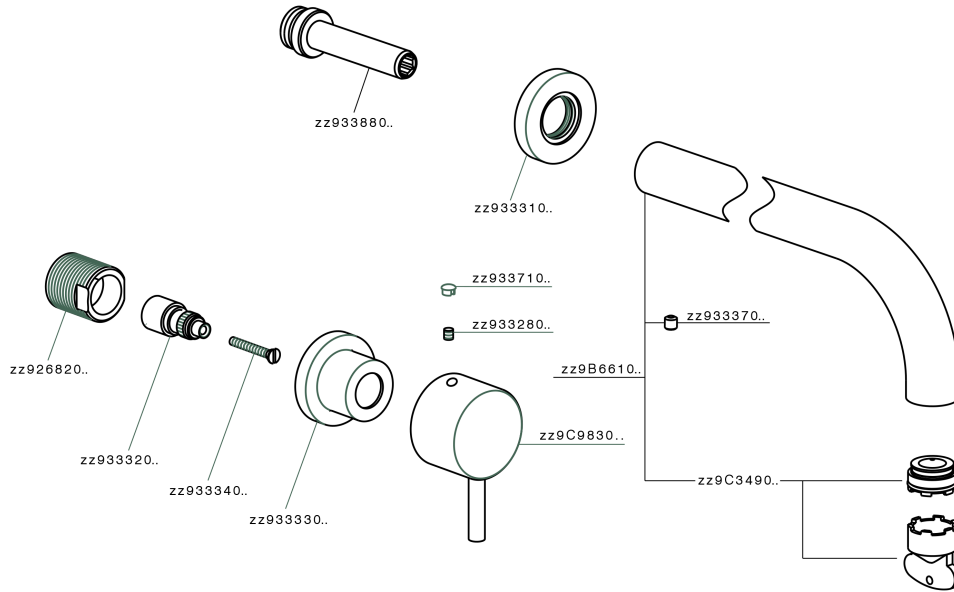

Exposed part for concealed washbasin mixer NUOVA KIRUNA_K2013512

MODEL **K2013512**

Exposed part for concealed washbasin mixer, without concealed part, spout L.300 mm, for items ZB033511

AVAILABLE FINISHINGS

-  **21** 21 Chrome
-  **26** 26 Old Copper
-  **2F** 2F Brushed Nickel
-  **2W** 2W Brushed Gold
-  **40** 40 Matt Black
-  **4Q** 4Q Matt White

CHARACTERISTICS

Installation **Concealed**
 Required concealed parts **ZB033511**

Exposed part for concealed washbasin mixer NUOVA KIRUNA_K2013512

K2013512

<https://en.huberitalia.com/exposed-part-for-concealed-washbasin-mixer-nuova-kiruna-k2013512>

Concealed washbasin mixer CONCEALED_ZB033511

MODEL **ZB033511**

Concealed washbasin mixer, right headvalve - left headvalve

AVAILABLE FINISHINGS

04 04 Without finishing

CHARACTERISTICS

Installation **Concealed**

Concealed **1**

2026-06-13