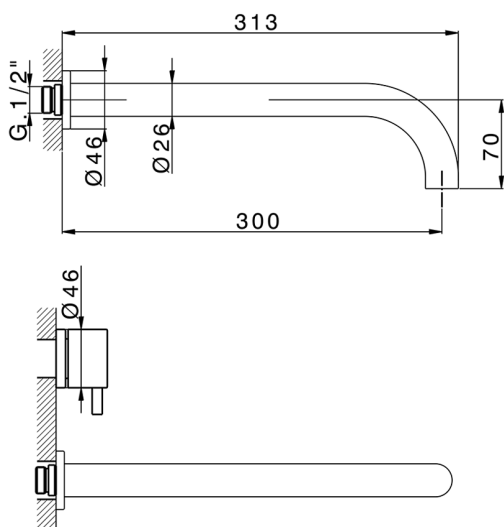

Exposed part for concealed washbasin mixer NUOVA KIRUNA_K2013512

MODEL **K2013512**

Exposed part for concealed washbasin mixer, without concealed part, spout L.300 mm, for items ZB033511

AVAILABLE FINISHINGS

- **21** 21 Chrome
- **26** 26 Old Copper
- **2F** 2F Brushed Nickel
- **2W** 2W Brushed Gold
- **40** 40 Matt Black
- **4Q** 4Q Matt White

CHARACTERISTICS

Installation **Concealed**
Required concealed parts **ZB033511**