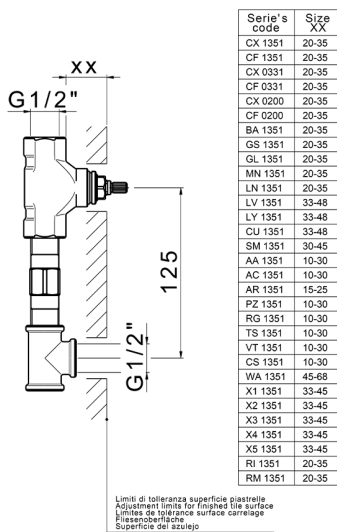

Exposed part for concealed washbasin mixer NUOVA KIRUNA_K2013512

MODEL **K2013512**

Exposed part for concealed washbasin mixer, without concealed part, spout L.300 mm, for items ZB033511

AVAILABLE FINISHINGS

-  **21** 21 Chrome
-  **26** 26 Old Copper
-  **2F** 2F Brushed Nickel
-  **2W** 2W Brushed Gold
-  **40** 40 Matt Black
-  **4Q** 4Q Matt White

CHARACTERISTICS

Installation **Concealed**
 Required concealed parts **ZB033511**

Exposed part for concealed washbasin mixer NUOVA KIRUNA_K2013512

K2013512

<https://en.huberitalia.com/exposed-part-for-concealed-washbasin-mixer-nuova-kiruna-k2013512>

Concealed washbasin mixer CONCEALED_ZB033511

MODEL **ZB033511**

Concealed washbasin mixer, right headvalve - left headvalve

AVAILABLE FINISHINGS

04 04 Without finishing

CHARACTERISTICS

Installation **Concealed**

Concealed **1**

2026-06-13