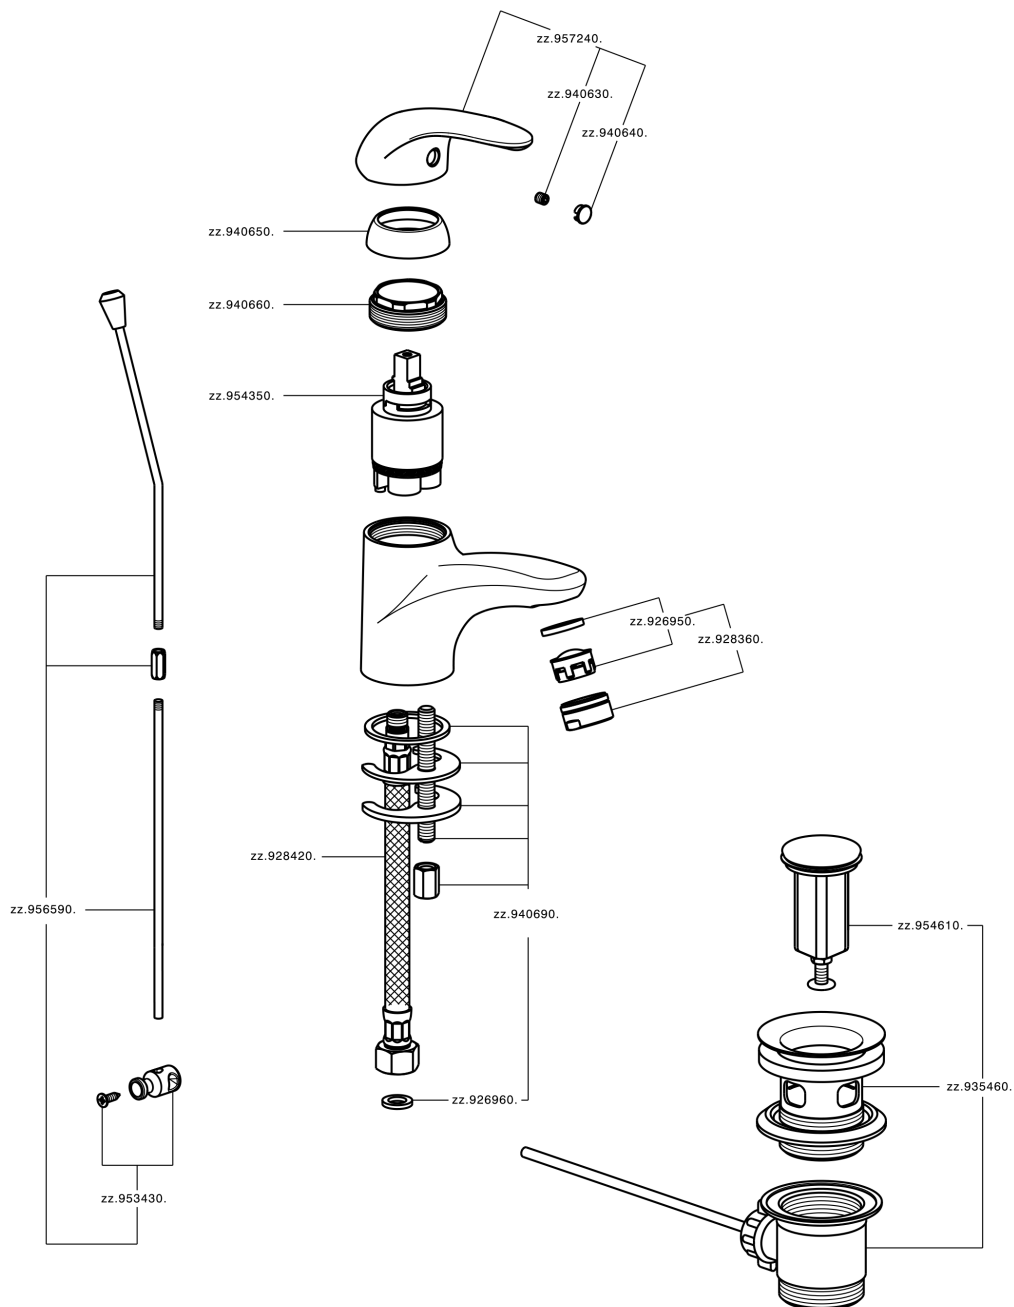

Single lever washbasin mixer NORMA_NM000510

MODEL **NM000510**

Single lever washbasin mixer, with 1"1/4 automatic pop up waste in Brass, G.3/8" stainless steel flexible hoses

AVAILABLE FINISHINGS

CHARACTERISTICS

Cartridge Spare Parts **ZZ94034000**

35 mm Cartridge

Single lever washbasin mixer NORMA_NM000510

NM000510

<https://en.huberitalia.com/single-lever-washbasin-mixer-norma-nm000510>

2024-11-15