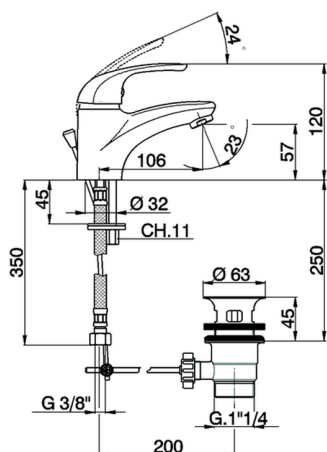

Single lever washbasin mixer NORMA_NM000510

MODEL **NM000510**

Single lever washbasin mixer, with 1"1/4 automatic pop up waste in Brass, G.3/8" stainless steel flexible hoses

AVAILABLE FINISHINGS

CHARACTERISTICS

Cartridge Spare Parts **ZZ94034000**

35 mm Cartridge

Single lever washbasin mixer NORMA_NM000510

NM000510

<https://en.huberitalia.com/single-lever-washbasin-mixer-norma-nm000510>

2024-11-15