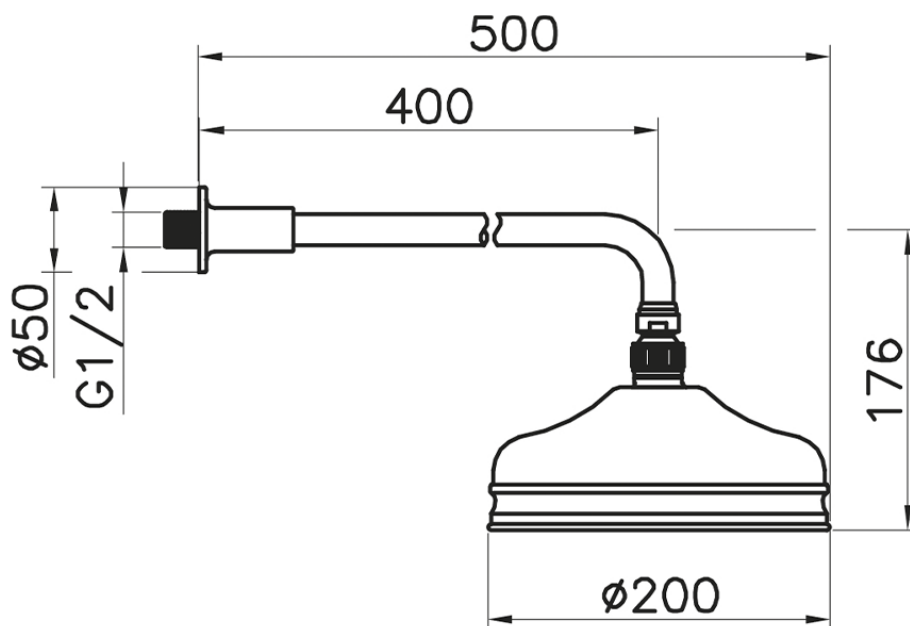

Shower arm with VT-CS showerhead SHOWER_611.02H.

611.02H.

<https://en.huberitalia.com/shower-arm-with-vt-cs-showerhead-shower-611-02h>

2026-06-30