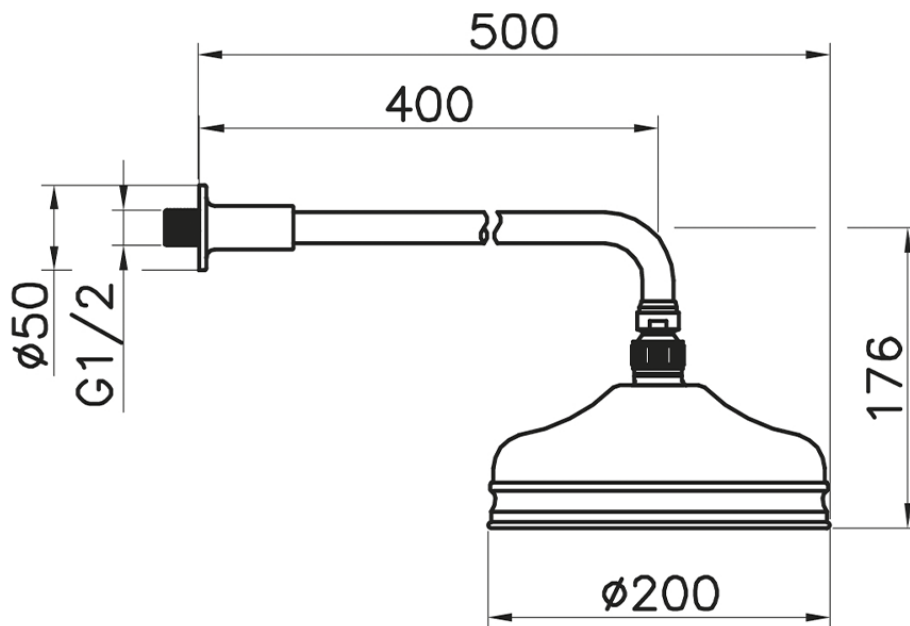

Shower arm with VT-CS showerhead SHOWER_611.02H.

611.02H.

<https://en.huberitalia.com/shower-arm-with-vt-cs-showerhead-shower-611-02h>

2026-04-29