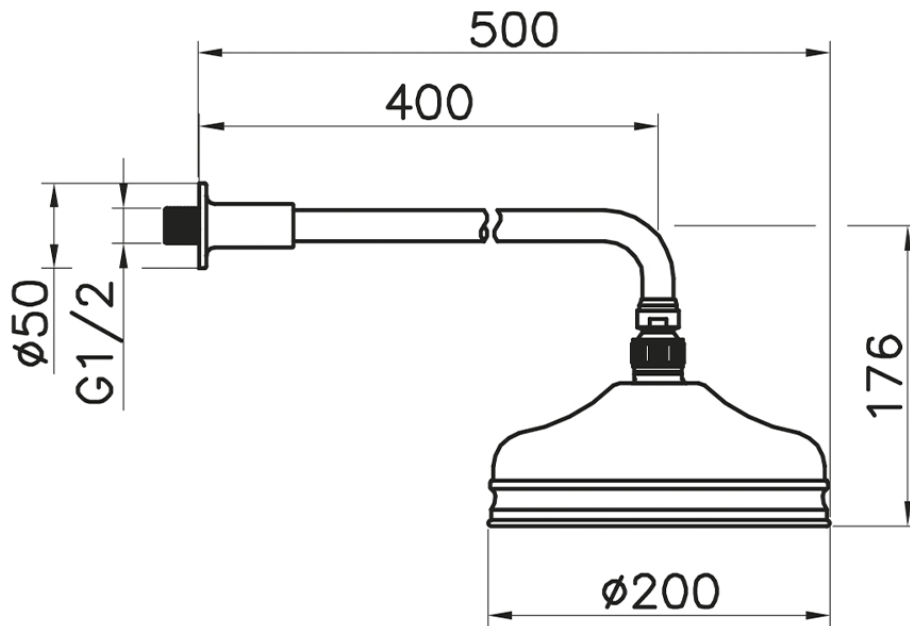

Shower arm with VT-CS showerhead SHOWER_611.02H.

611.02H.

<https://en.huberitalia.com/shower-arm-with-vt-cs-showerhead-shower-611-02h>

2026-05-19