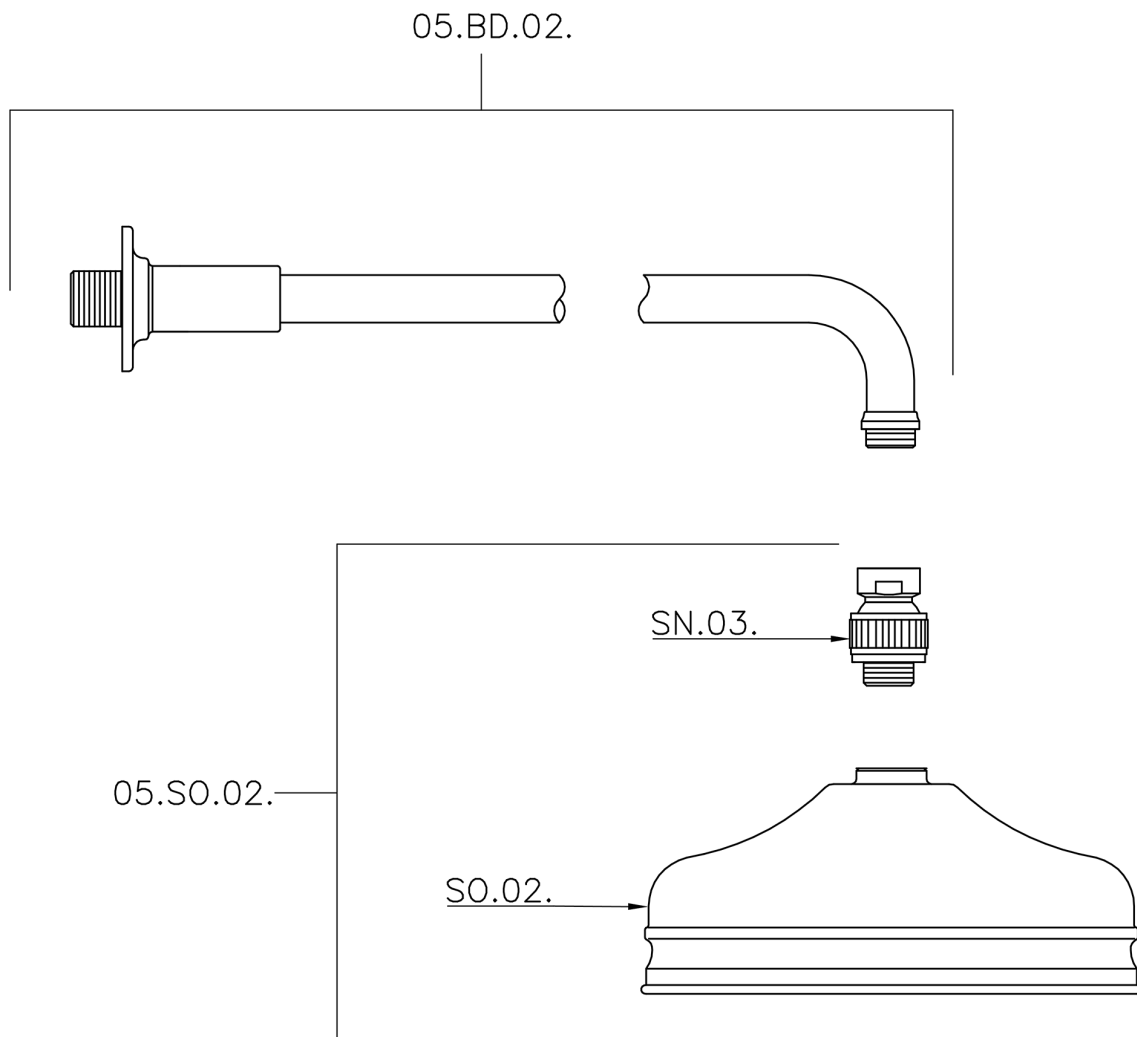

Shower arm with VT-CS showerhead SHOWER_611.02H.

611.02H.

<https://en.huberitalia.com/shower-arm-with-vt-cs-showerhead-shower-611-02h>

2026-06-29