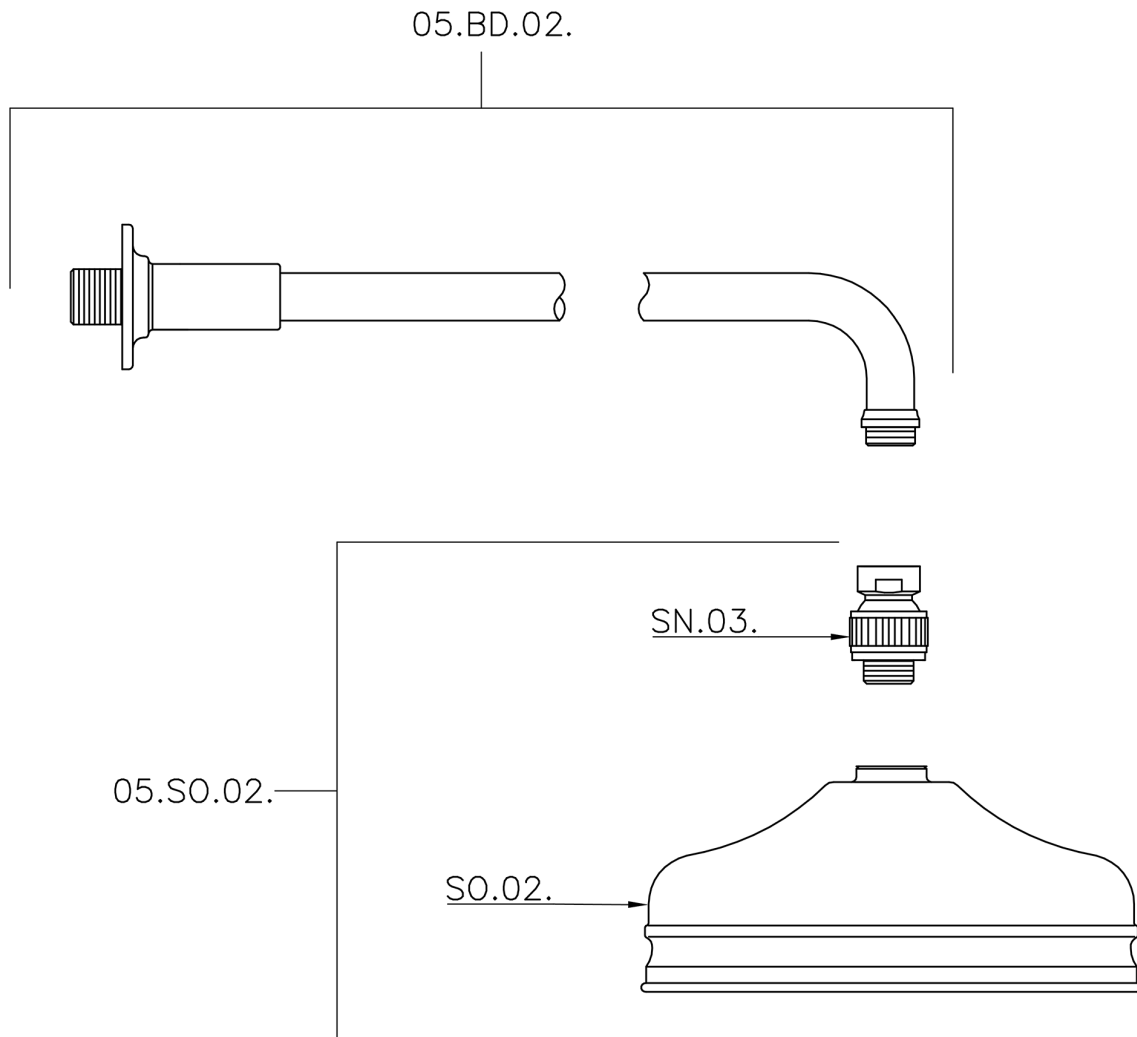

Shower arm with VT-CS showerhead SHOWER_611.02H.

611.02H.

<https://en.huberitalia.com/shower-arm-with-vt-cs-showerhead-shower-611-02h>

2026-04-29