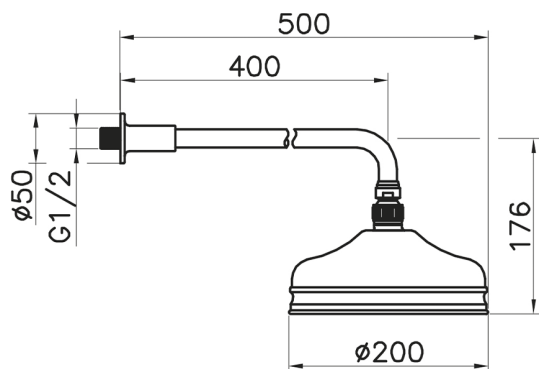

Shower arm with VT-CS showerhead SHOWER_611.02H.

MODEL **611.02H.**

Shower arm with VT-CS showerhead, 200 mm Brass
Round Head Shower, 400 mm Shower Arm

AVAILABLE FINISHINGS

-  **AC** AC Satin Brushed Nickel
-  **AG** AG Antique Gold
-  **BA** BA Old Bronze
-  **CR** CR Chrome
-  **2W** 2W Brushed Gold

CHARACTERISTICS

Shower arm with VT-CS showerhead SHOWER_611.02H.

611.02H.

<https://en.huberitalia.com/shower-arm-with-vt-cs-showerhead-shower-611-02h>

2026-06-29