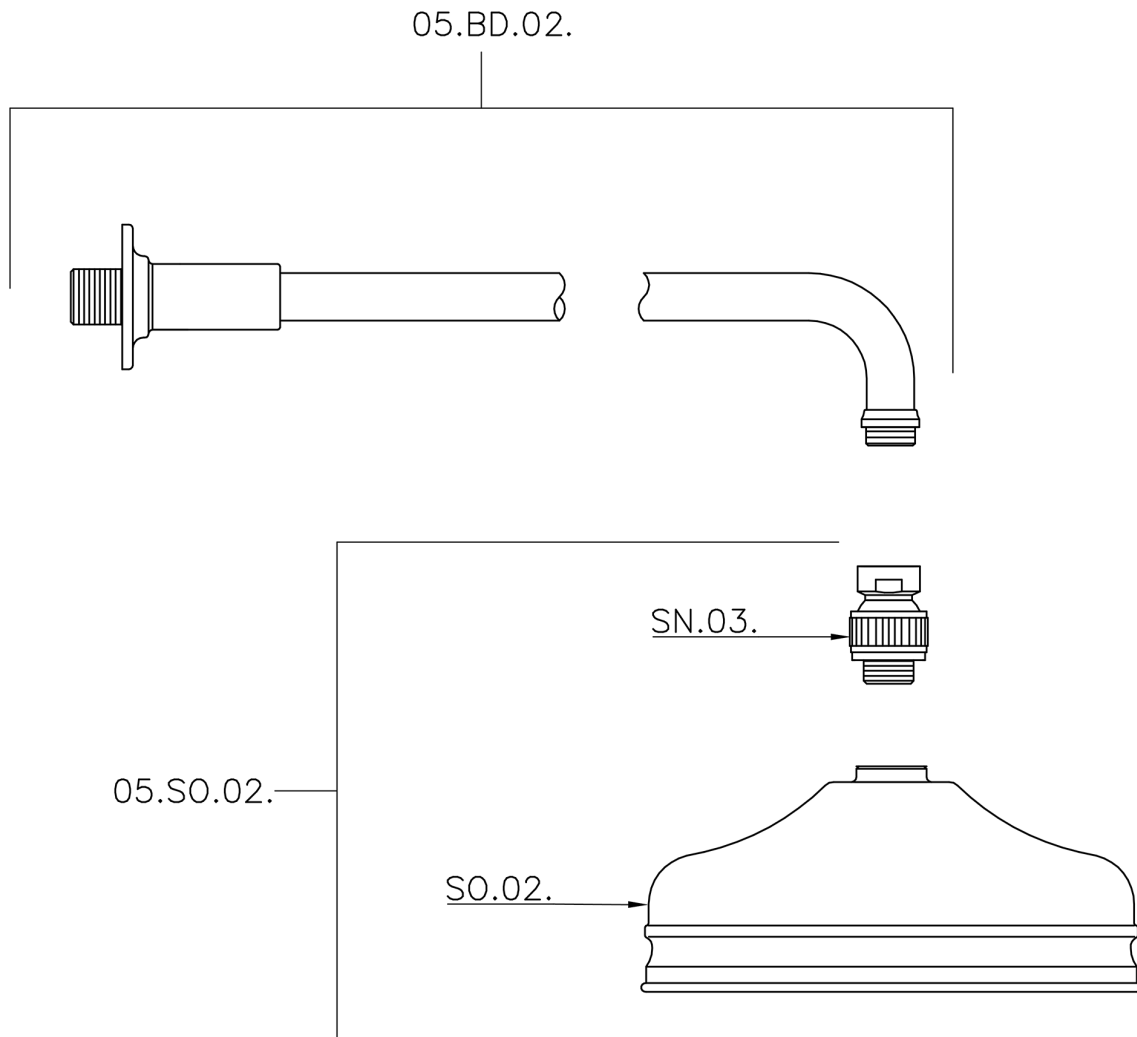

Shower arm with VT-CS showerhead SHOWER_611.02H.

611.02H.

<https://en.huberitalia.com/shower-arm-with-vt-cs-showerhead-shower-611-02h>

2026-05-02