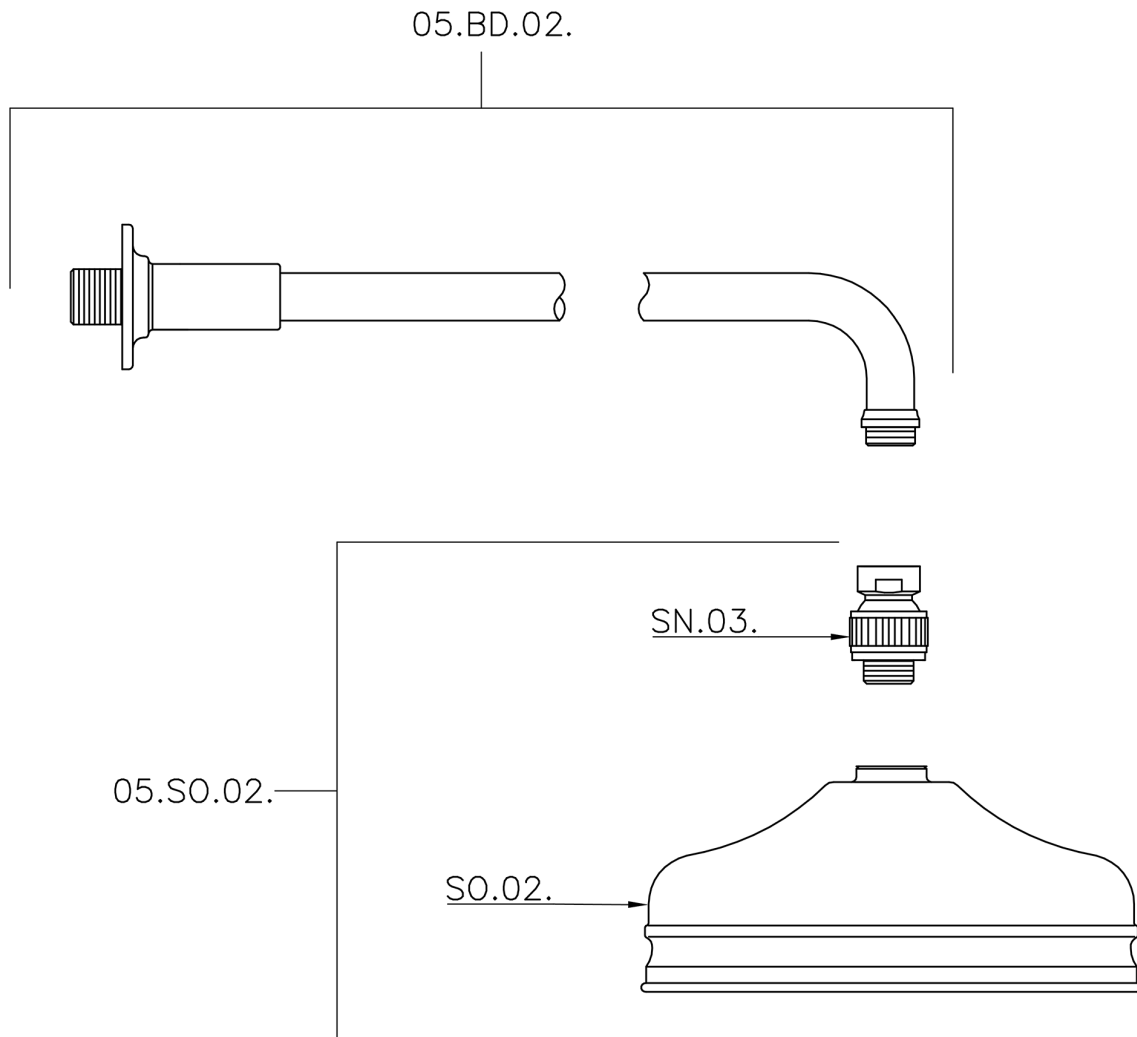

Shower arm with VT-CS showerhead SHOWER_611.02H.

611.02H.

<https://en.huberitalia.com/shower-arm-with-vt-cs-showerhead-shower-611-02h>

2026-06-08