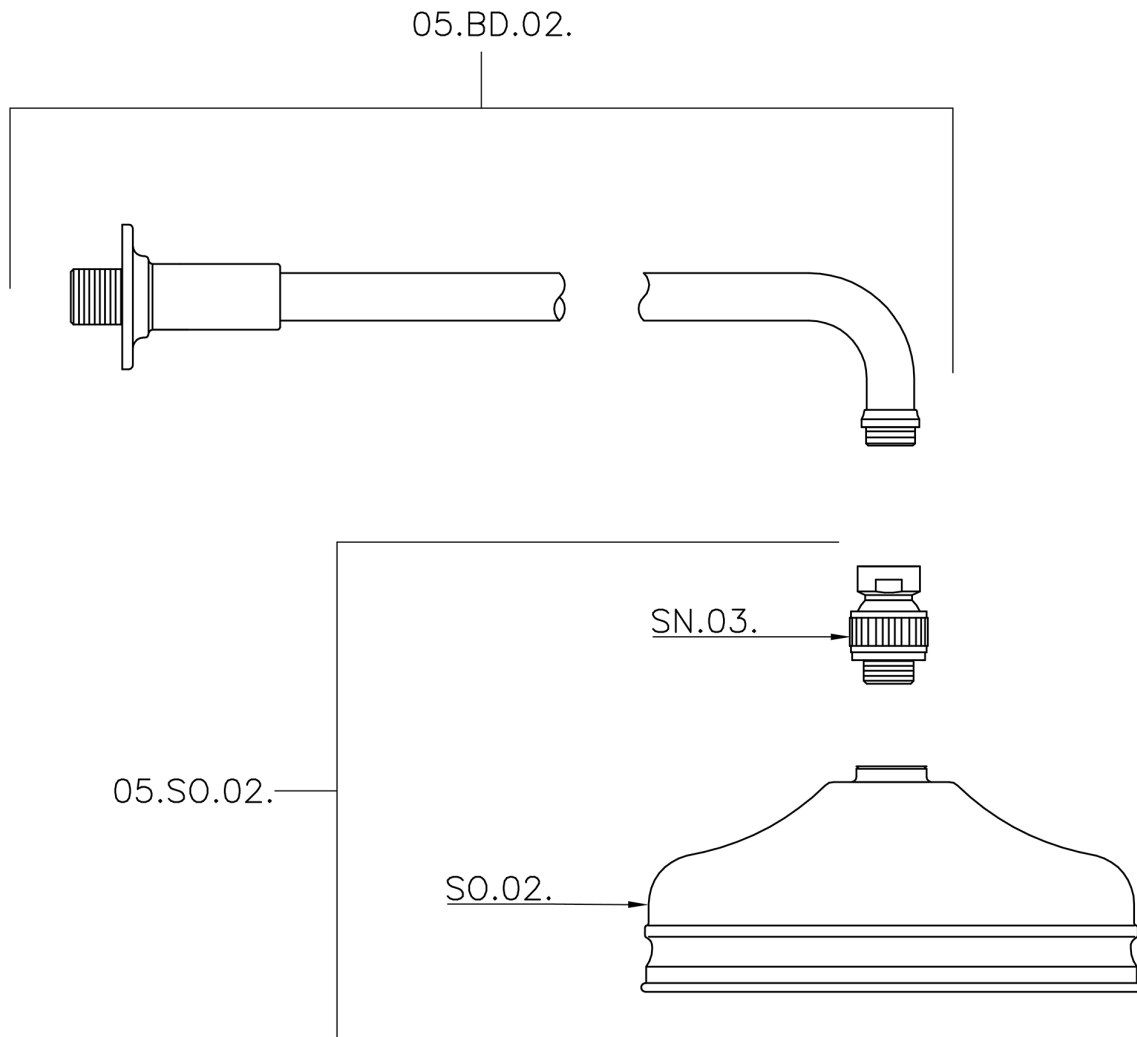

Shower arm with VT-CS showerhead SHOWER_611.02H.

MODEL **611.02H.**

Shower arm with VT-CS showerhead, 200 mm Brass
Round Head Shower, 400 mm Shower Arm

AVAILABLE FINISHINGS

-  **AC** AC Satin Brushed Nickel
-  **AG** AG Antique Gold
-  **BA** BA Old Bronze
-  **CR** CR Chrome
-  **2W** 2W Brushed Gold

CHARACTERISTICS

Shower arm with VT-CS showerhead SHOWER_611.02H.

611.02H.

<https://en.huberitalia.com/shower-arm-with-vt-cs-showerhead-shower-611-02h>

2026-05-02