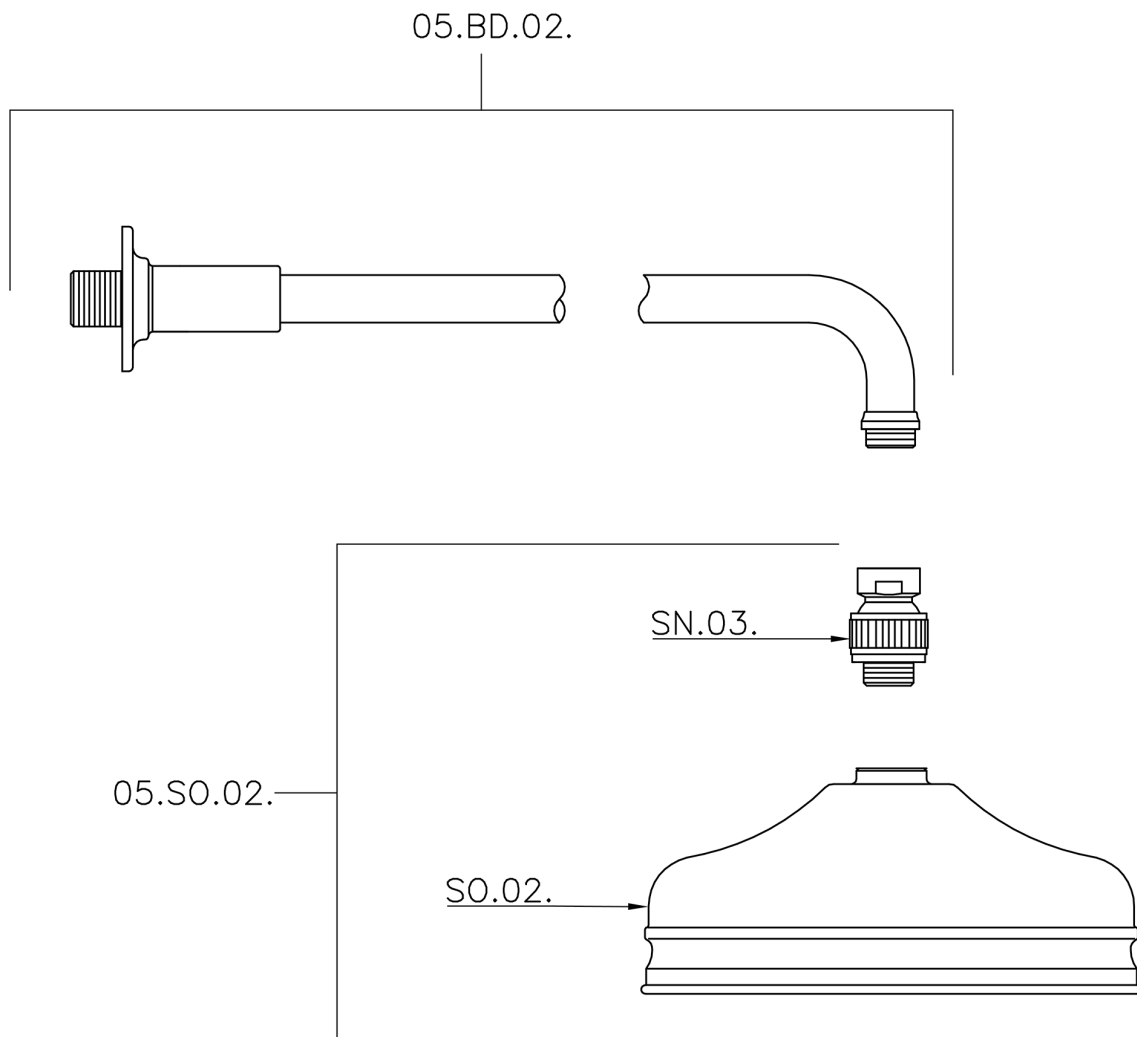

Shower arm with VT-CS showerhead SHOWER_611.02H.

MODEL **611.02H.**

Shower arm with VT-CS showerhead, 200 mm Brass
Round Head Shower, 400 mm Shower Arm

AVAILABLE FINISHINGS

-  **AC** AC Satin Brushed Nickel
-  **AG** AG Antique Gold
-  **BA** BA Old Bronze
-  **CR** CR Chrome
-  **2W** 2W Brushed Gold

CHARACTERISTICS

Shower arm with VT-CS showerhead SHOWER_611.02H.

611.02H.

<https://en.huberitalia.com/shower-arm-with-vt-cs-showerhead-shower-611-02h>

2026-06-13