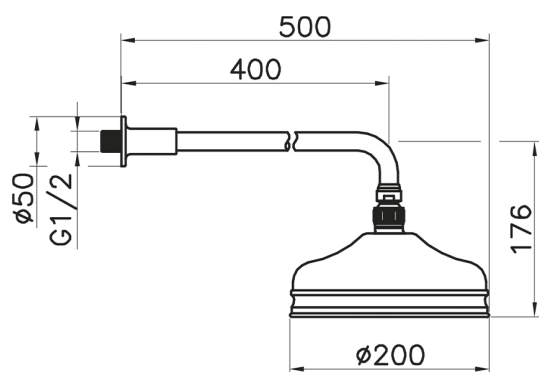

Shower arm with VT-CS showerhead SHOWER_611.02H.

MODEL **611.02H.**

Shower arm with VT-CS showerhead, 200 mm Brass
Round Head Shower, 400 mm Shower Arm

AVAILABLE FINISHINGS

-  **AC** AC Satin Brushed Nickel
-  **AG** AG Antique Gold
-  **BA** BA Old Bronze
-  **CR** CR Chrome
-  **2W** 2W Brushed Gold

CHARACTERISTICS

Shower arm with VT-CS showerhead SHOWER_611.02H.

611.02H.

<https://en.huberitalia.com/shower-arm-with-vt-cs-showerhead-shower-611-02h>

2026-05-02