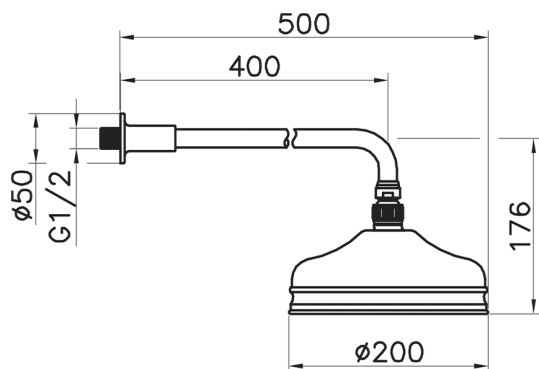

Shower arm with VT-CS showerhead SHOWER_611.02H.

MODEL **611.02H.**

Shower arm with VT-CS showerhead, 200 mm Brass
Round Head Shower, 400 mm Shower Arm

AVAILABLE FINISHINGS

-  **AC** AC Satin Brushed Nickel
-  **AG** AG Antique Gold
-  **BA** BA Old Bronze
-  **CR** CR Chrome
-  **2W** 2W Brushed Gold

CHARACTERISTICS

Shower arm with VT-CS showerhead SHOWER_611.02H.

611.02H.

<https://en.huberitalia.com/shower-arm-with-vt-cs-showerhead-shower-611-02h>

2026-06-13