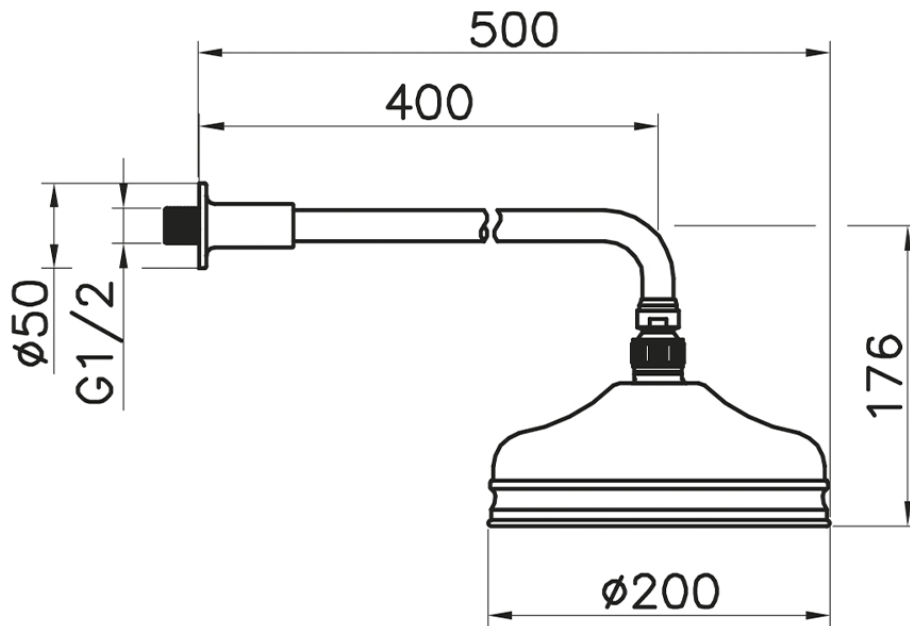

Shower arm with VT-CS showerhead SHOWER_611.02H.

611.02H.

<https://en.huberitalia.com/shower-arm-with-vt-cs-showerhead-shower-611-02h>

2026-04-30