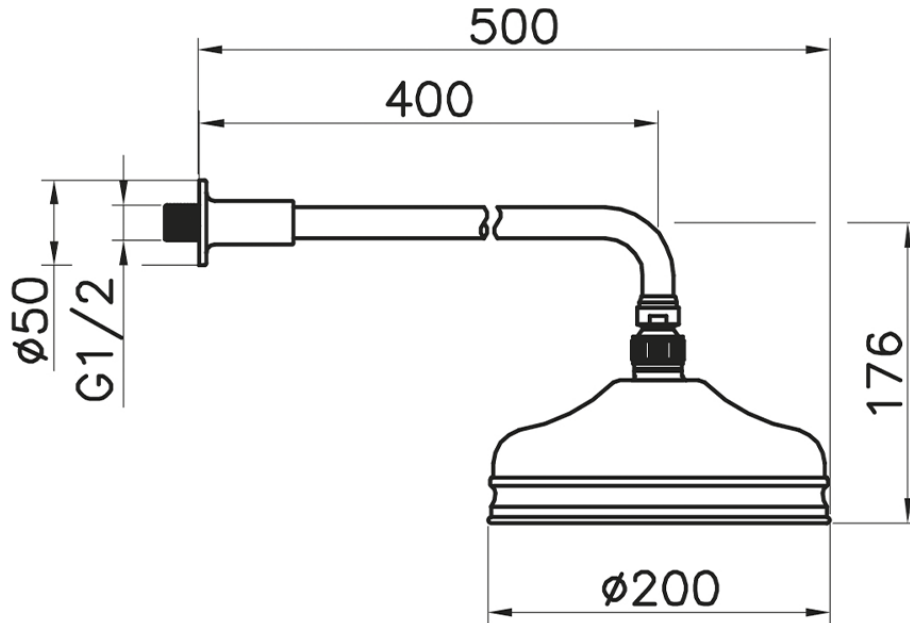

Shower arm with VT-CS showerhead SHOWER_611.02H.

611.02H.

<https://en.huberitalia.com/shower-arm-with-vt-cs-showerhead-shower-611-02h>

2026-04-07