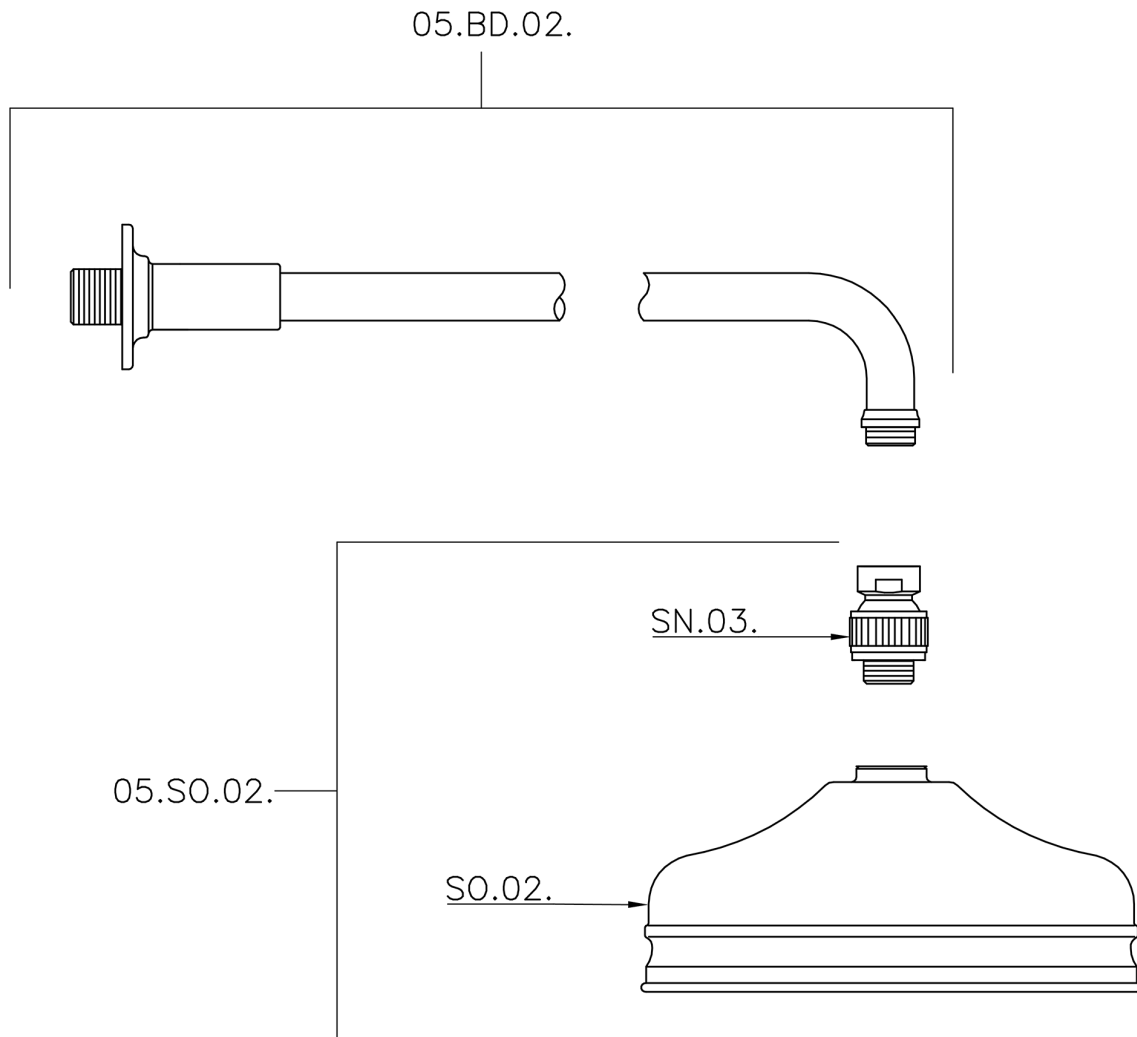

Shower arm with VT-CS showerhead SHOWER_611.02H.

611.02H.

<https://en.huberitalia.com/shower-arm-with-vt-cs-showerhead-shower-611-02h>

2026-04-28