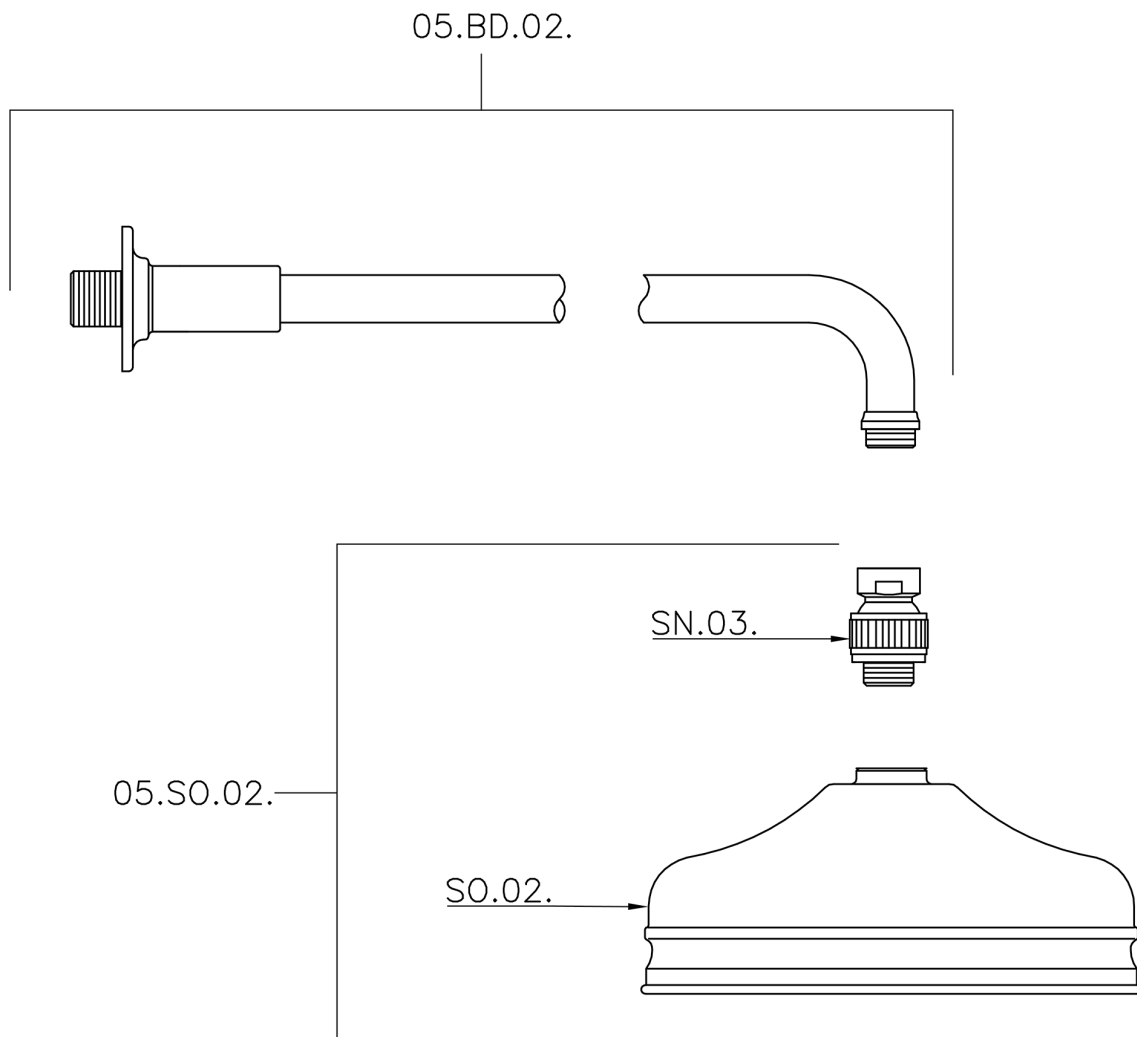

Shower arm with VT-CS showerhead SHOWER_611.02H.

MODEL **611.02H.**

Shower arm with VT-CS showerhead, 200 mm Brass
Round Head Shower, 400 mm Shower Arm

AVAILABLE FINISHINGS

-  **AC** AC Satin Brushed Nickel
-  **AG** AG Antique Gold
-  **BA** BA Old Bronze
-  **CR** CR Chrome
-  **2W** 2W Brushed Gold

CHARACTERISTICS

Shower arm with VT-CS showerhead SHOWER_611.02H.

611.02H.

<https://en.huberitalia.com/shower-arm-with-vt-cs-showerhead-shower-611-02h>

2026-04-09