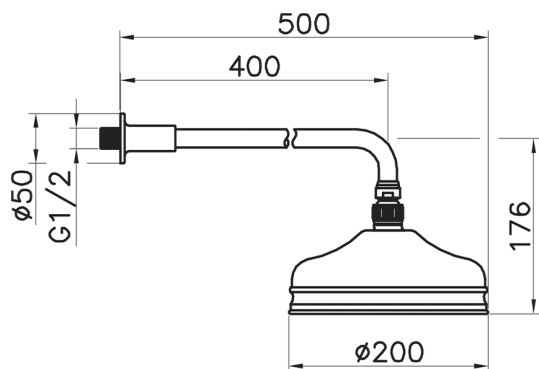

Shower arm with VT-CS showerhead SHOWER_611.02H.

MODEL **611.02H.**

Shower arm with VT-CS showerhead, 200 mm Brass
Round Head Shower, 400 mm Shower Arm

AVAILABLE FINISHINGS

-  **AC** AC Satin Brushed Nickel
-  **AG** AG Antique Gold
-  **BA** BA Old Bronze
-  **CR** CR Chrome
-  **2W** 2W Brushed Gold

CHARACTERISTICS

Shower arm with VT-CS showerhead SHOWER_611.02H.

611.02H.

<https://en.huberitalia.com/shower-arm-with-vt-cs-showerhead-shower-611-02h>

2026-04-09