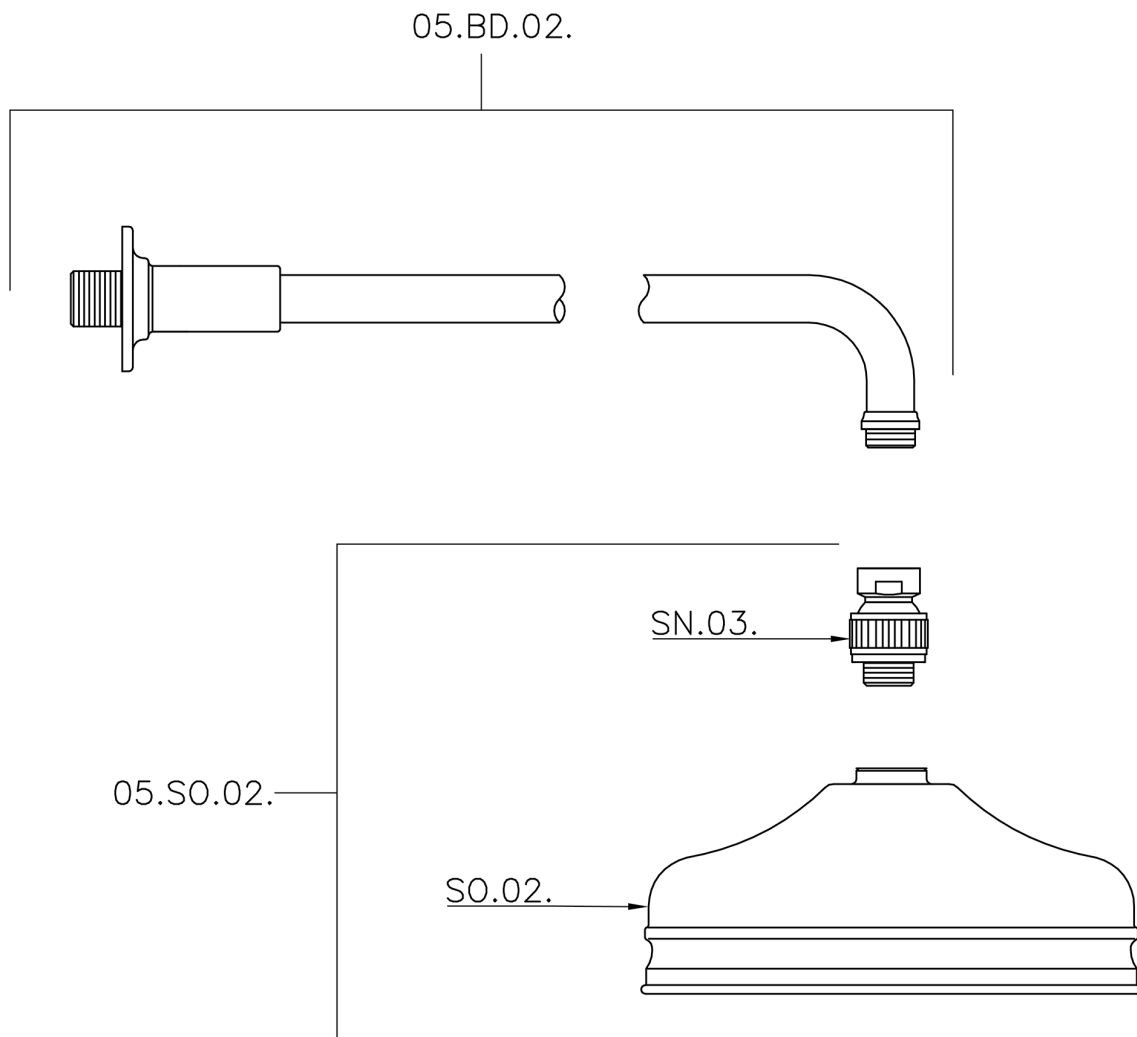

Shower arm with VT-CS showerhead SHOWER_611.02H.

MODEL **611.02H.**

Shower arm with VT-CS showerhead, 200 mm Brass
Round Head Shower, 400 mm Shower Arm

AVAILABLE FINISHINGS

-  **AC** AC Satin Brushed Nickel
-  **AG** AG Antique Gold
-  **BA** BA Old Bronze
-  **CR** CR Chrome
-  **2W** 2W Brushed Gold

CHARACTERISTICS

Shower arm with VT-CS showerhead SHOWER_611.02H.

611.02H.

<https://en.huberitalia.com/shower-arm-with-vt-cs-showerhead-shower-611-02h>

2026-02-04