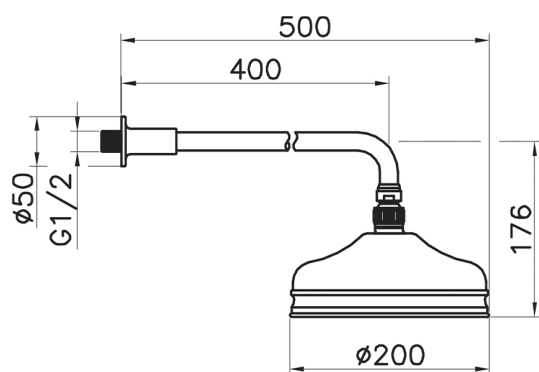

Shower arm with VT-CS showerhead SHOWER_611.02H.

MODEL **611.02H.**

Shower arm with VT-CS showerhead, 200 mm Brass
Round Head Shower, 400 mm Shower Arm

AVAILABLE FINISHINGS

-  **AC** AC Satin Brushed Nickel
-  **AG** AG Antique Gold
-  **BA** BA Old Bronze
-  **CR** CR Chrome
-  **2W** 2W Brushed Gold

CHARACTERISTICS

Shower arm with VT-CS showerhead SHOWER_611.02H.

611.02H.

<https://en.huberitalia.com/shower-arm-with-vt-cs-showerhead-shower-611-02h>

2026-02-04