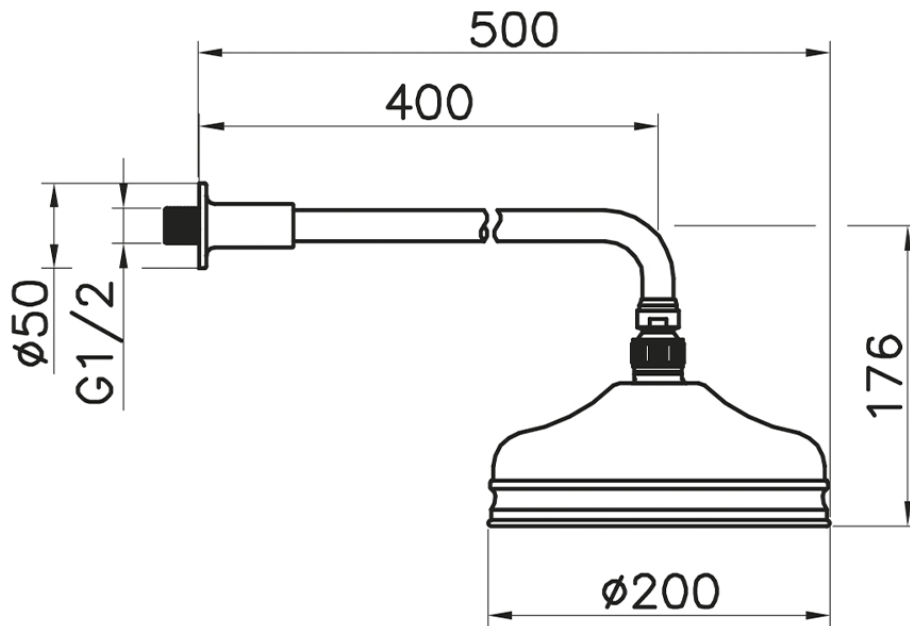

Shower arm with VT-CS showerhead SHOWER_611.02H.

611.02H.

<https://en.huberitalia.com/shower-arm-with-vt-cs-showerhead-shower-611-02h>

2026-06-09