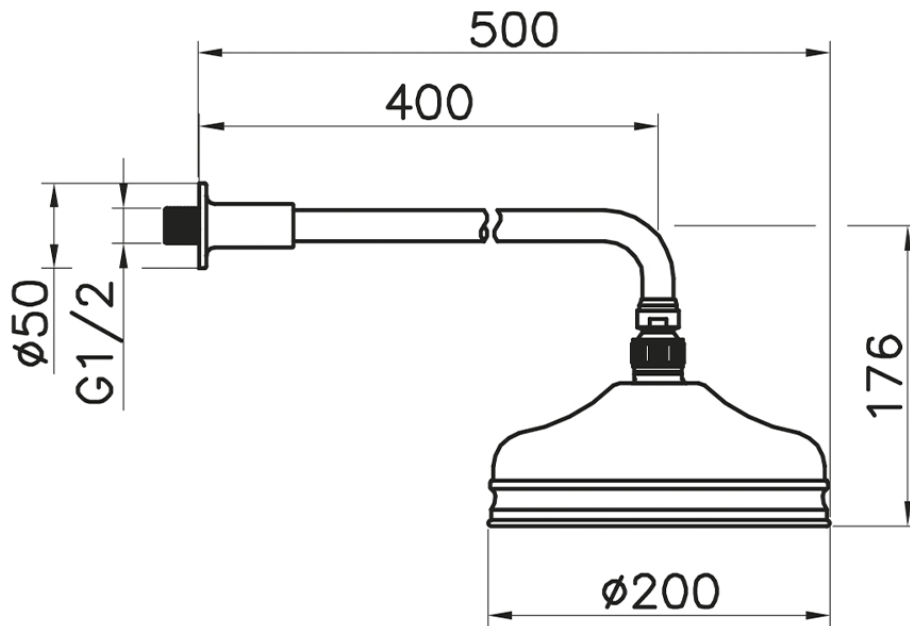

Shower arm with VT-CS showerhead SHOWER_611.02H.

611.02H.

<https://en.huberitalia.com/shower-arm-with-vt-cs-showerhead-shower-611-02h>

2026-04-28