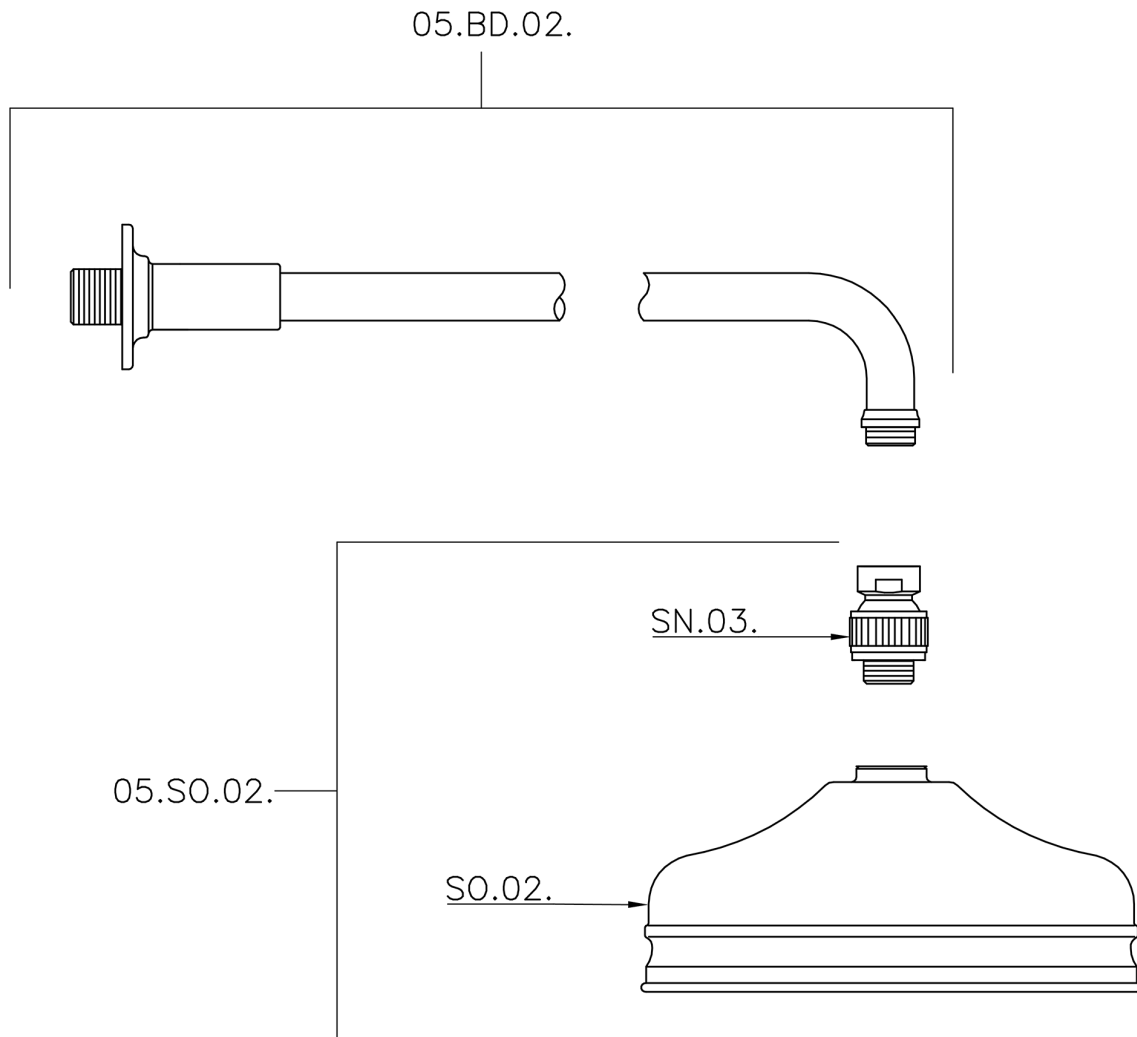

Shower arm with VT-CS showerhead SHOWER_611.02H.

611.02H.

<https://en.huberitalia.com/shower-arm-with-vt-cs-showerhead-shower-611-02h>

2026-04-07