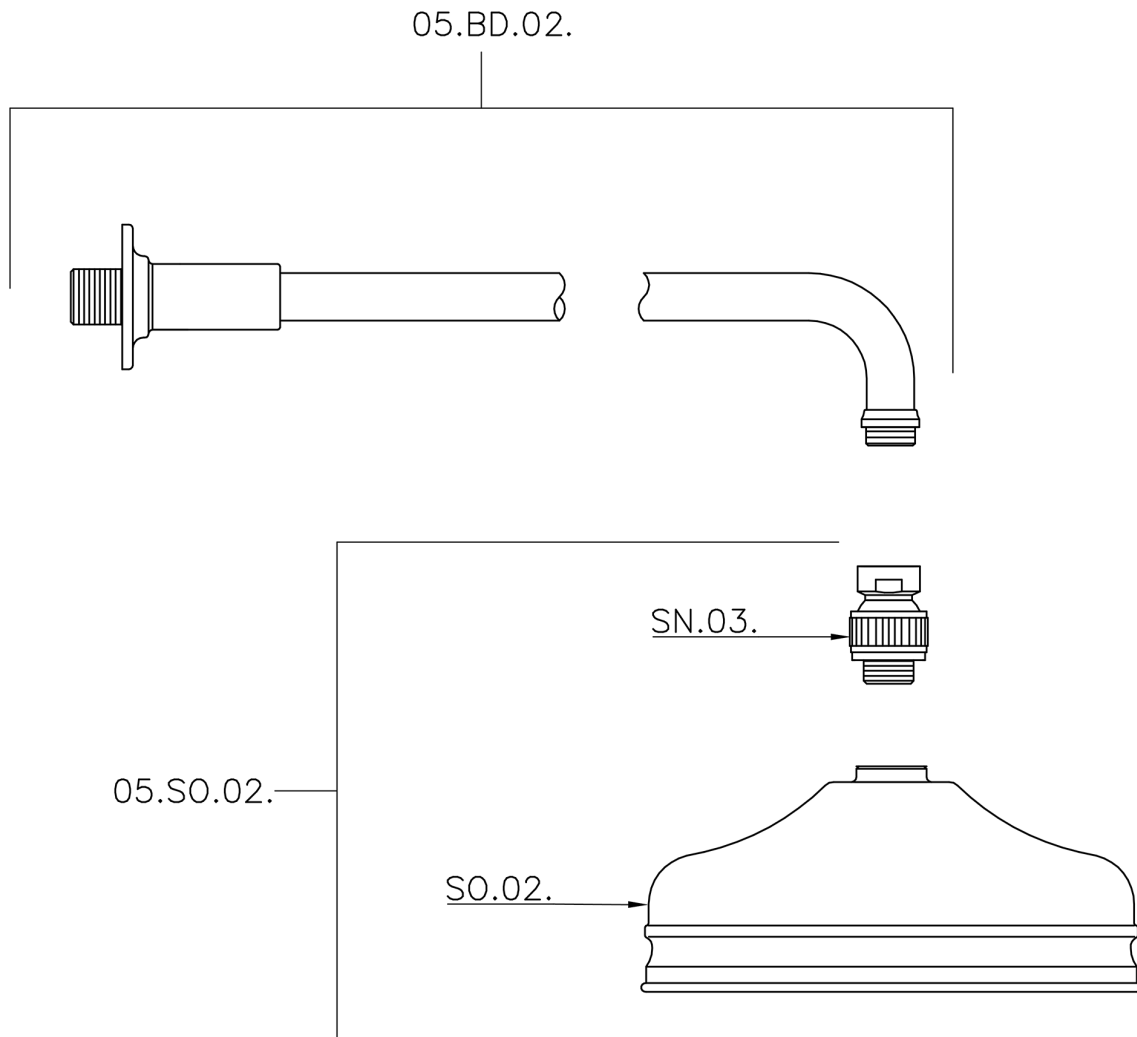

## Shower arm with VT-CS showerhead SHOWER\_611.02H.

611.02H.

<https://en.huberitalia.com/shower-arm-with-vt-cs-showerhead-shower-611-02h>

2026-04-30