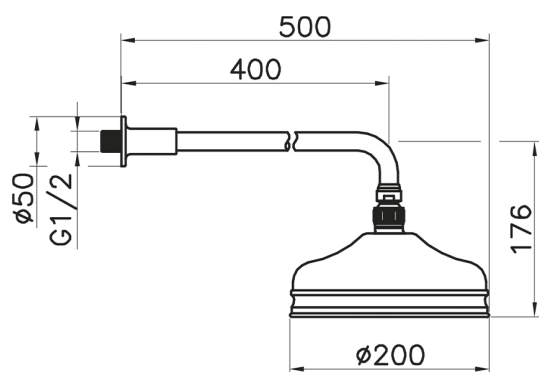

Shower arm with VT-CS showerhead SHOWER_611.02H.

MODEL **611.02H.**

Shower arm with VT-CS showerhead, 200 mm Brass
Round Head Shower, 400 mm Shower Arm

AVAILABLE FINISHINGS

-  **AC** AC Satin Brushed Nickel
-  **AG** AG Antique Gold
-  **BA** BA Old Bronze
-  **CR** CR Chrome
-  **2W** 2W Brushed Gold

CHARACTERISTICS

Shower arm with VT-CS showerhead SHOWER_611.02H.

611.02H.

<https://en.huberitalia.com/shower-arm-with-vt-cs-showerhead-shower-611-02h>

2026-04-07