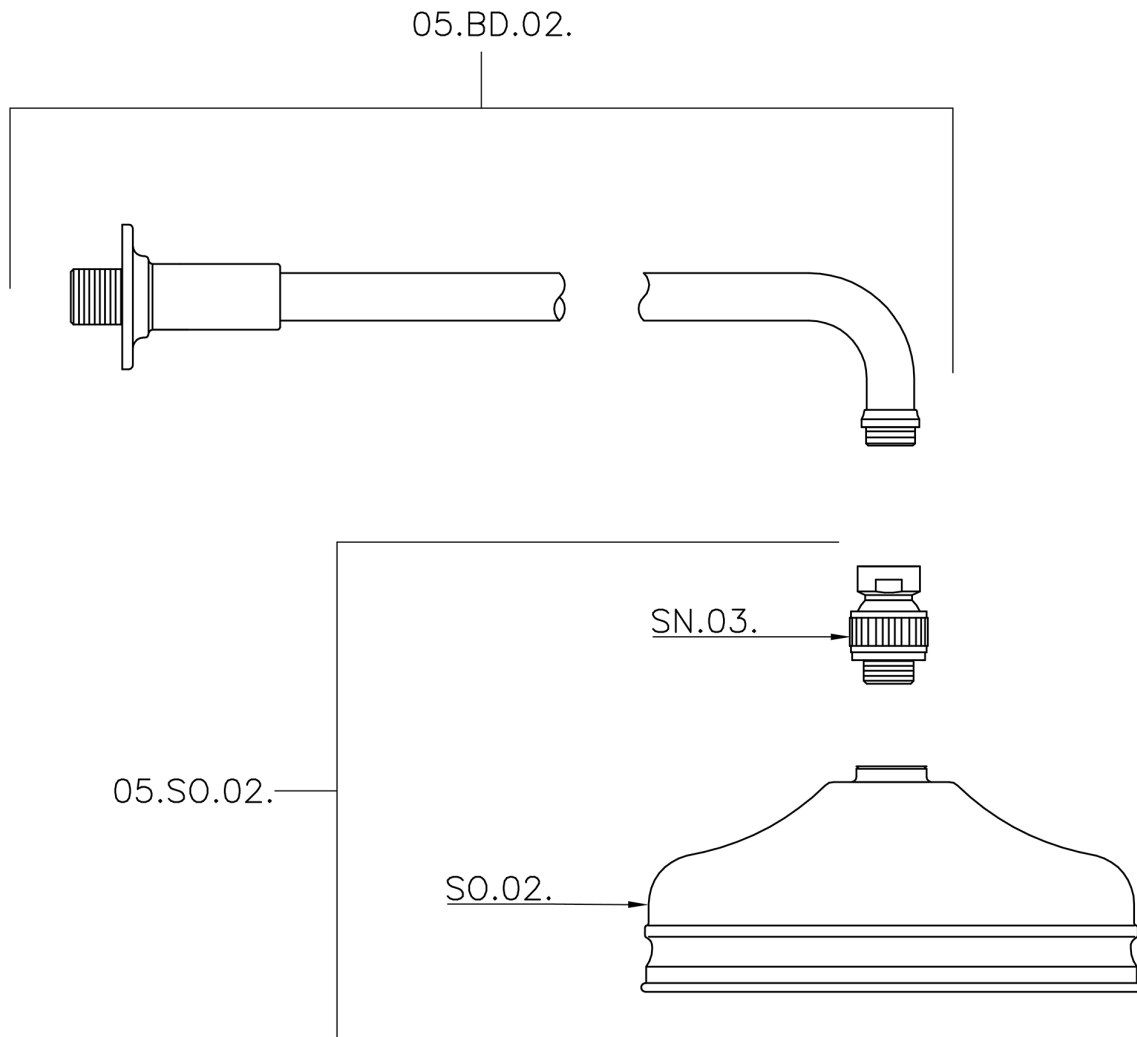

Shower arm with VT-CS showerhead SHOWER_611.02H.

MODEL **611.02H.**

Shower arm with VT-CS showerhead, 200 mm Brass
Round Head Shower, 400 mm Shower Arm

AVAILABLE FINISHINGS

-  **AC** AC Satin Brushed Nickel
-  **AG** AG Antique Gold
-  **BA** BA Old Bronze
-  **CR** CR Chrome
-  **2W** 2W Brushed Gold

CHARACTERISTICS

Shower arm with VT-CS showerhead SHOWER_611.02H.

611.02H.

<https://en.huberitalia.com/shower-arm-with-vt-cs-showerhead-shower-611-02h>

2026-05-19