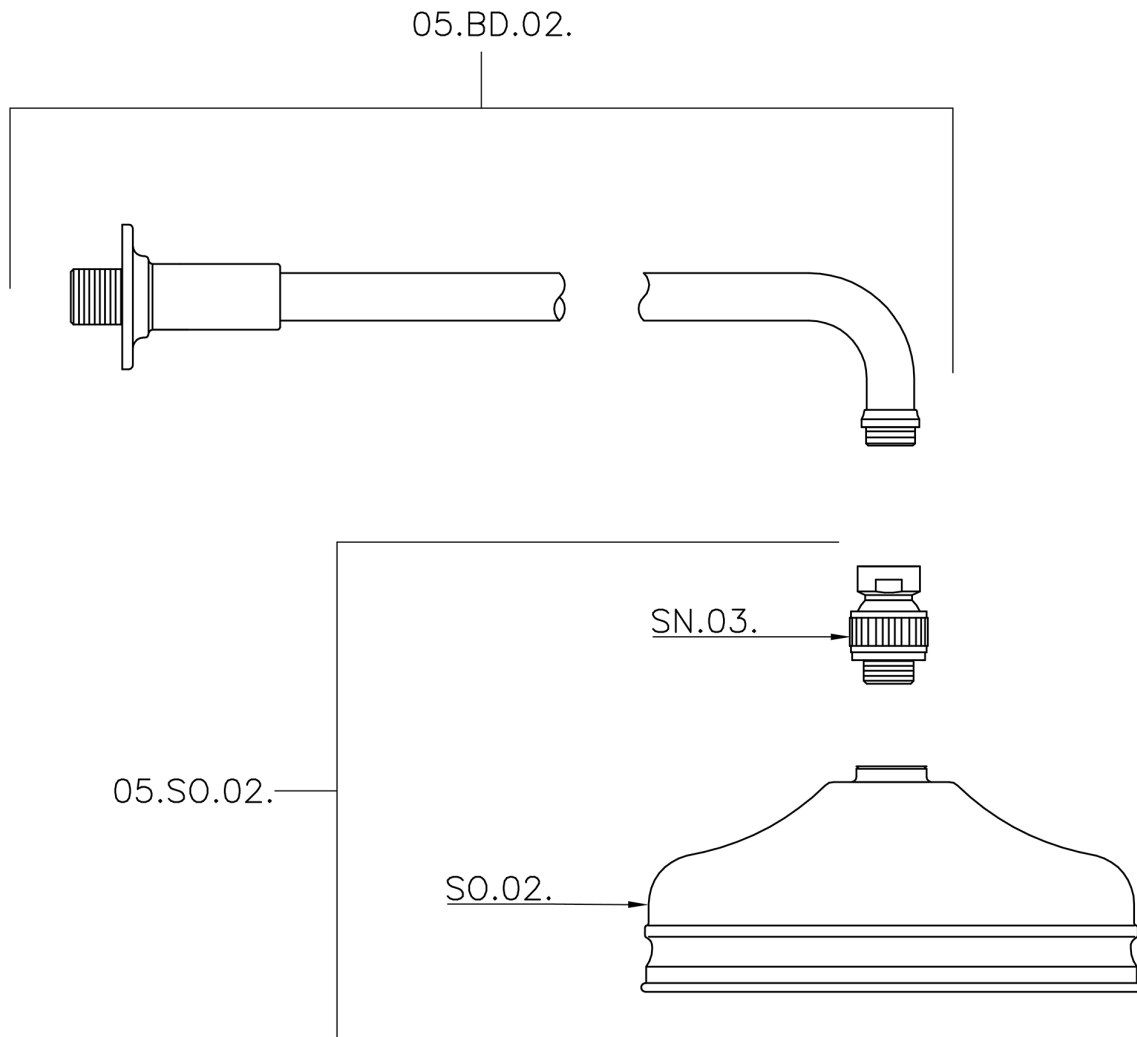

Shower arm with VT-CS showerhead SHOWER_611.02H.

611.02H.

<https://en.huberitalia.com/shower-arm-with-vt-cs-showerhead-shower-611-02h>

2026-05-19