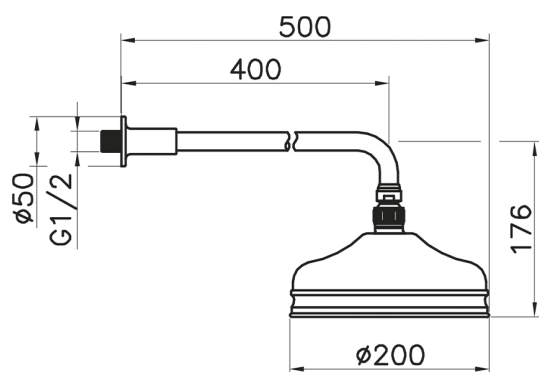

Shower arm with VT-CS showerhead SHOWER_611.02H.

MODEL **611.02H.**

Shower arm with VT-CS showerhead, 200 mm Brass
Round Head Shower, 400 mm Shower Arm

AVAILABLE FINISHINGS

-  **AC** AC Satin Brushed Nickel
-  **AG** AG Antique Gold
-  **BA** BA Old Bronze
-  **CR** CR Chrome
-  **2W** 2W Brushed Gold

CHARACTERISTICS

Shower arm with VT-CS showerhead SHOWER_611.02H.

611.02H.

<https://en.huberitalia.com/shower-arm-with-vt-cs-showerhead-shower-611-02h>

2026-06-29