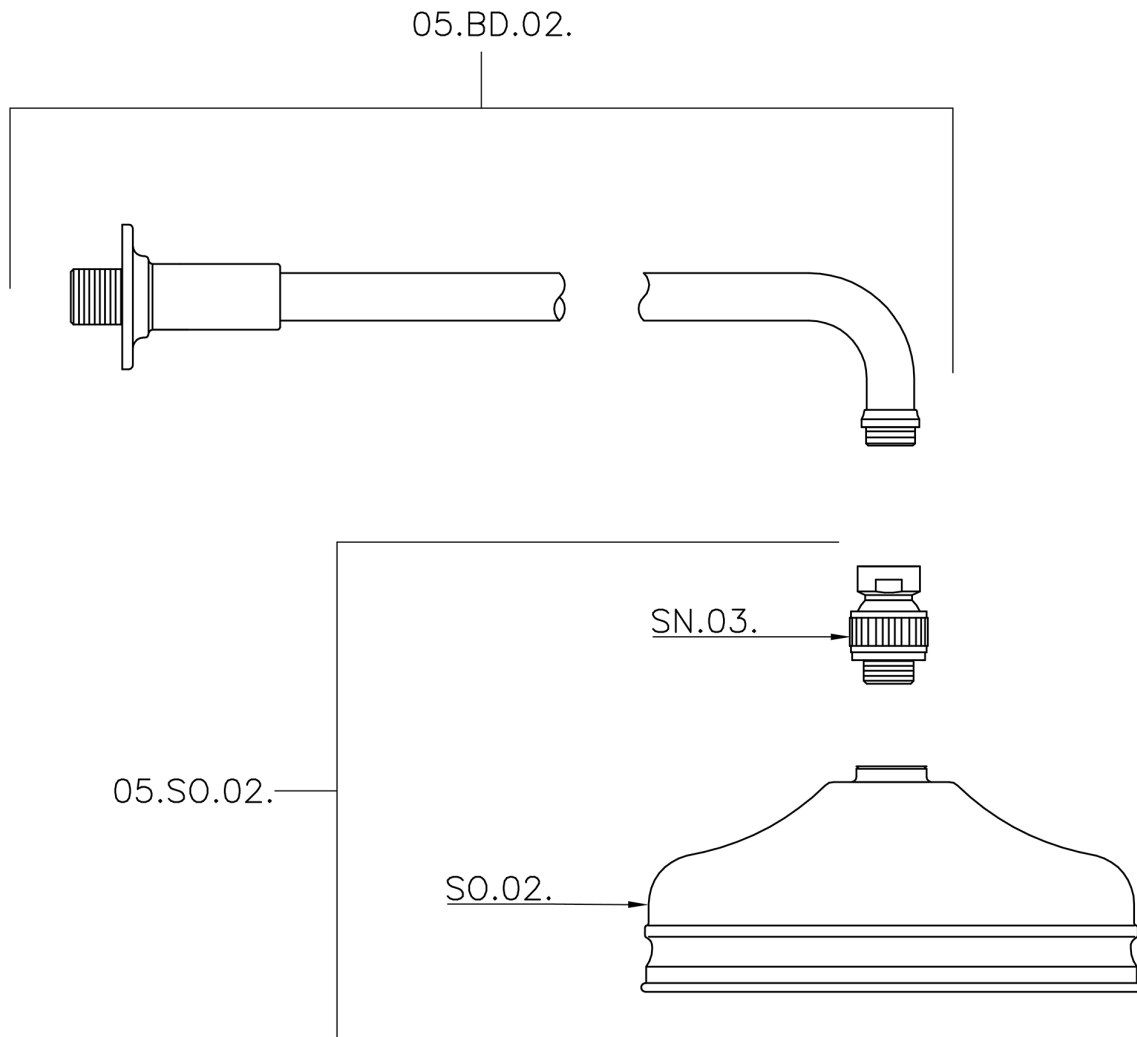

Shower arm with VT-CS showerhead SHOWER_611.02H.

MODEL **611.02H.**

Shower arm with VT-CS showerhead, 200 mm Brass
Round Head Shower, 400 mm Shower Arm

AVAILABLE FINISHINGS

-  **AC** AC Satin Brushed Nickel
-  **AG** AG Antique Gold
-  **BA** BA Old Bronze
-  **CR** CR Chrome
-  **2W** 2W Brushed Gold

CHARACTERISTICS

Shower arm with VT-CS showerhead SHOWER_611.02H.

611.02H.

<https://en.huberitalia.com/shower-arm-with-vt-cs-showerhead-shower-611-02h>

2026-04-07