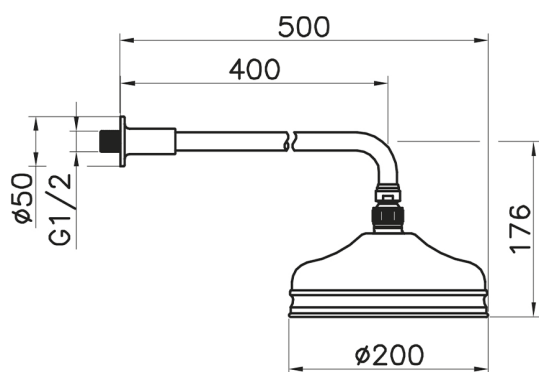

## Shower arm with VT-CS showerhead SHOWER\_611.02H.

MODEL **611.02H.**

Shower arm with VT-CS showerhead, 200 mm Brass  
Round Head Shower, 400 mm Shower Arm

## Shower arm with VT-CS showerhead SHOWER\_611.02H.

611.02H.

<https://en.huberitalia.com/shower-arm-with-vt-cs-showerhead-shower-611-02h>

2026-06-09