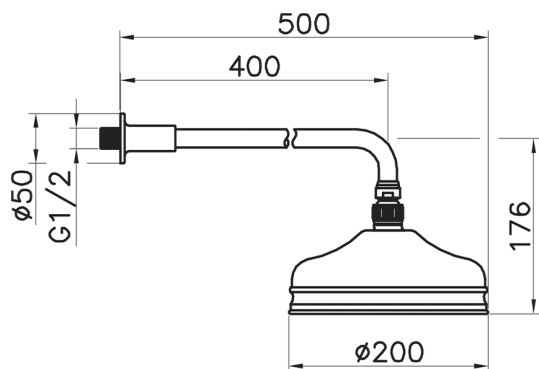

Shower arm with VT-CS showerhead SHOWER_611.02H.

MODEL **611.02H.**

Shower arm with VT-CS showerhead, 200 mm Brass
Round Head Shower, 400 mm Shower Arm

AVAILABLE FINISHINGS

-  **AC** AC Satin Brushed Nickel
-  **AG** AG Antique Gold
-  **BA** BA Old Bronze
-  **CR** CR Chrome
-  **2W** 2W Brushed Gold

CHARACTERISTICS

Shower arm with VT-CS showerhead SHOWER_611.02H.

611.02H.

<https://en.huberitalia.com/shower-arm-with-vt-cs-showerhead-shower-611-02h>

2026-05-19