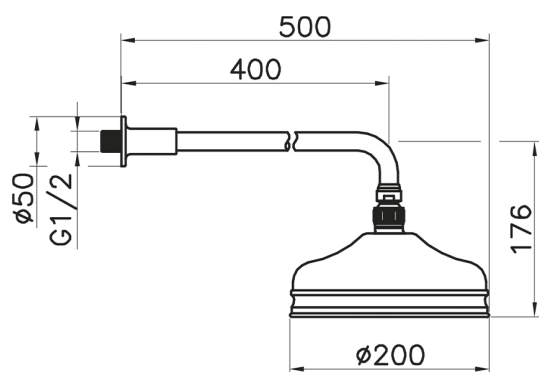

## Shower arm with VT-CS showerhead SHOWER\_611.02H.

MODEL **611.02H.**

Shower arm with VT-CS showerhead, 200 mm Brass  
Round Head Shower, 400 mm Shower Arm

## Shower arm with VT-CS showerhead SHOWER\_611.02H.

611.02H.

<https://en.huberitalia.com/shower-arm-with-vt-cs-showerhead-shower-611-02h>

2026-04-29