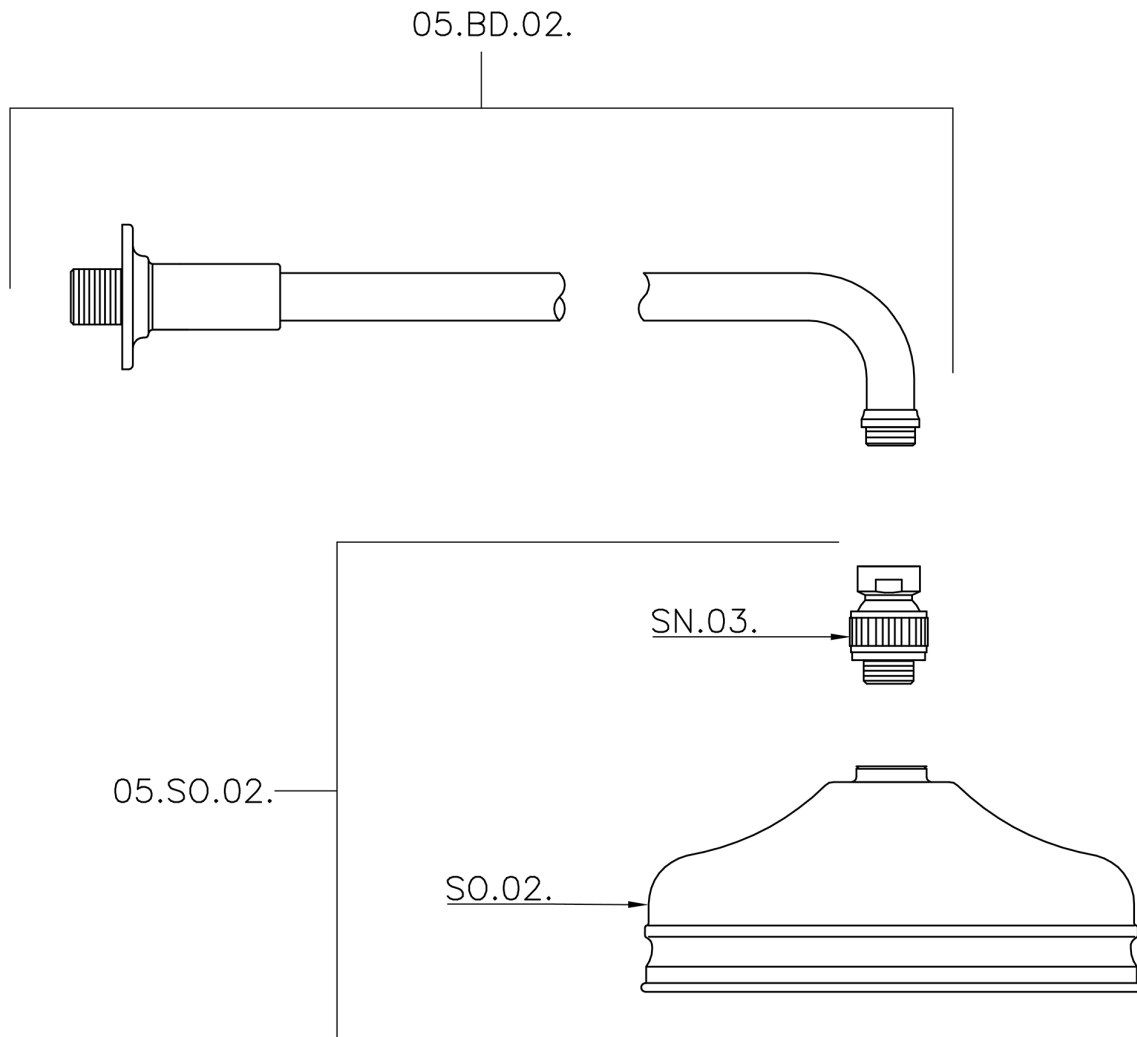

Shower arm with VT-CS showerhead SHOWER_611.02H.

MODEL **611.02H.**

Shower arm with VT-CS showerhead, 200 mm Brass
Round Head Shower, 400 mm Shower Arm

AVAILABLE FINISHINGS

-  **AC** AC Satin Brushed Nickel
-  **AG** AG Antique Gold
-  **BA** BA Old Bronze
-  **CR** CR Chrome
-  **2W** 2W Brushed Gold

CHARACTERISTICS

Shower arm with VT-CS showerhead SHOWER_611.02H.

611.02H.

<https://en.huberitalia.com/shower-arm-with-vt-cs-showerhead-shower-611-02h>

2026-06-29